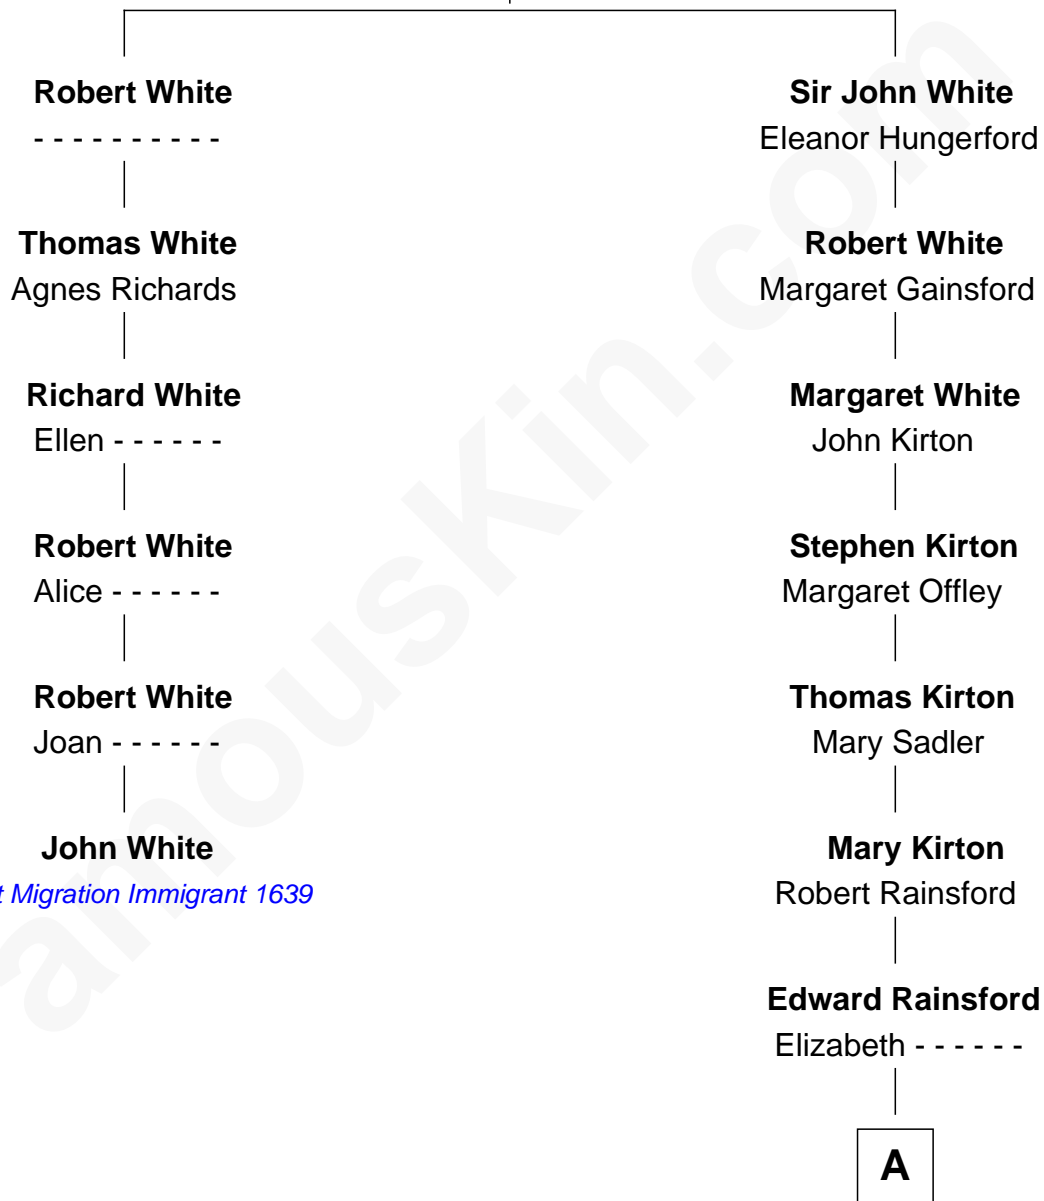

## Relationship Chart of

### John White

(c1602 - 1673) Great Migration Immigrant 1639

5th cousin 13 times removed of

**Kyra Sedgwick**

TV and Movie Actress

**Robert White**

Alice - - - - -

**A**

**Jonathan Rainsford**

Mary Sunderland

**Dorothy Rainsford**

Nathaniel Paine

**Nathaniel Paine**

Sarah Clarke

**Timothy Paine**

Sarah Chandler