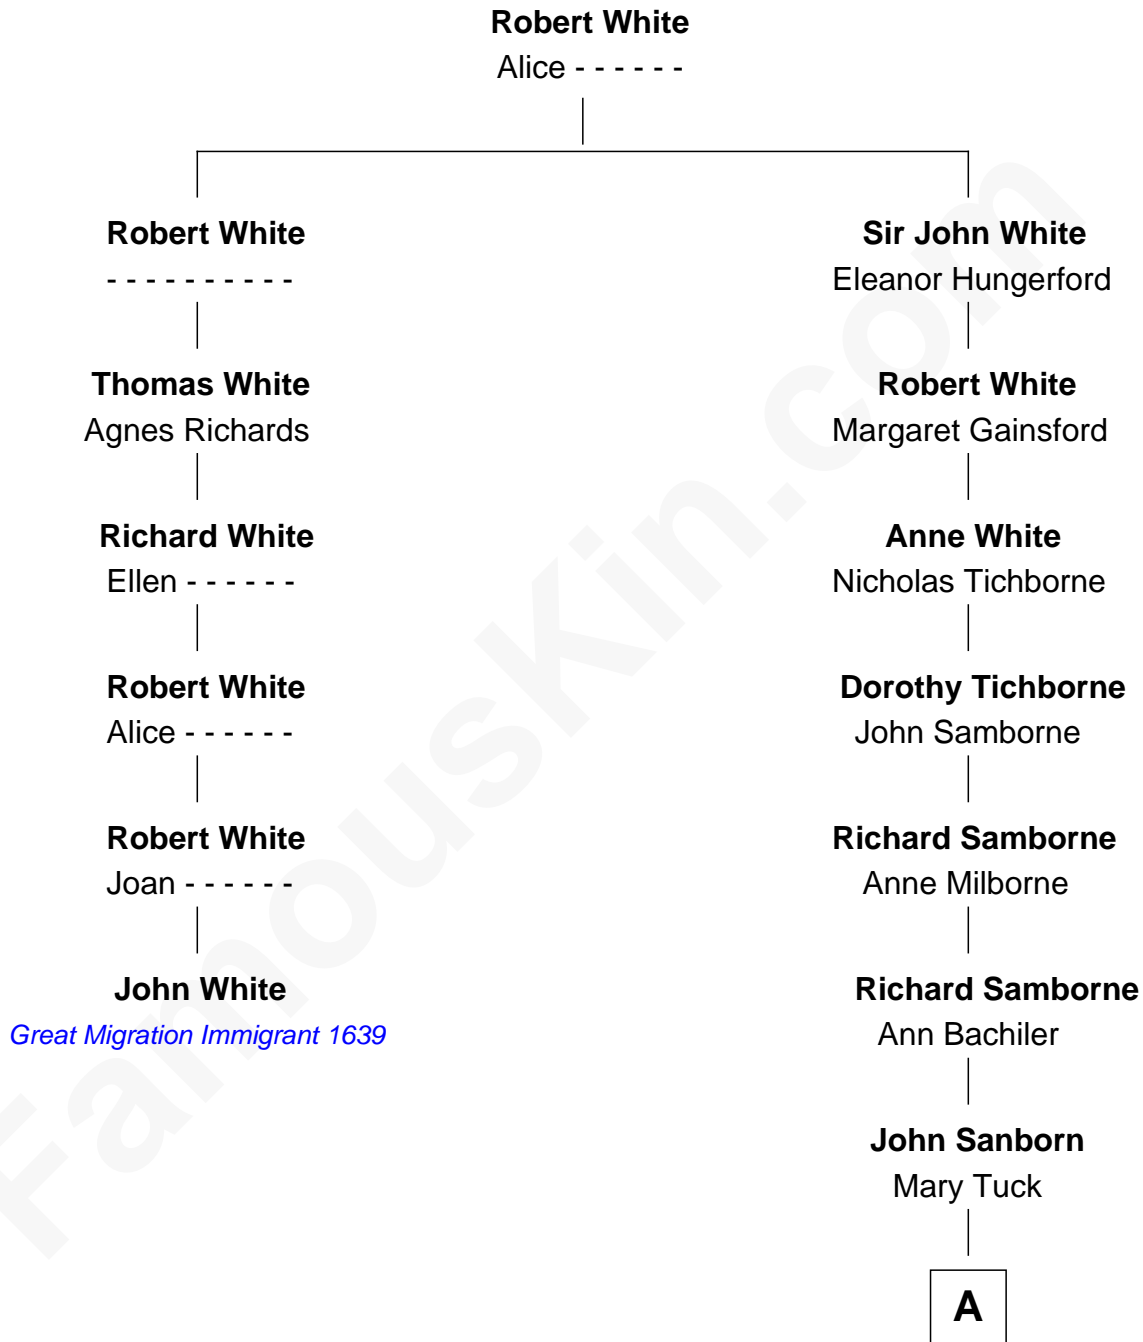

FamousKin.com

Relationship Chart of

John White

(c1602 - 1673) *Great Migration Immigrant 1639*

5th cousin 12 times removed of

Nathaniel Philbrick

Author of In the Heart of the Sea

A