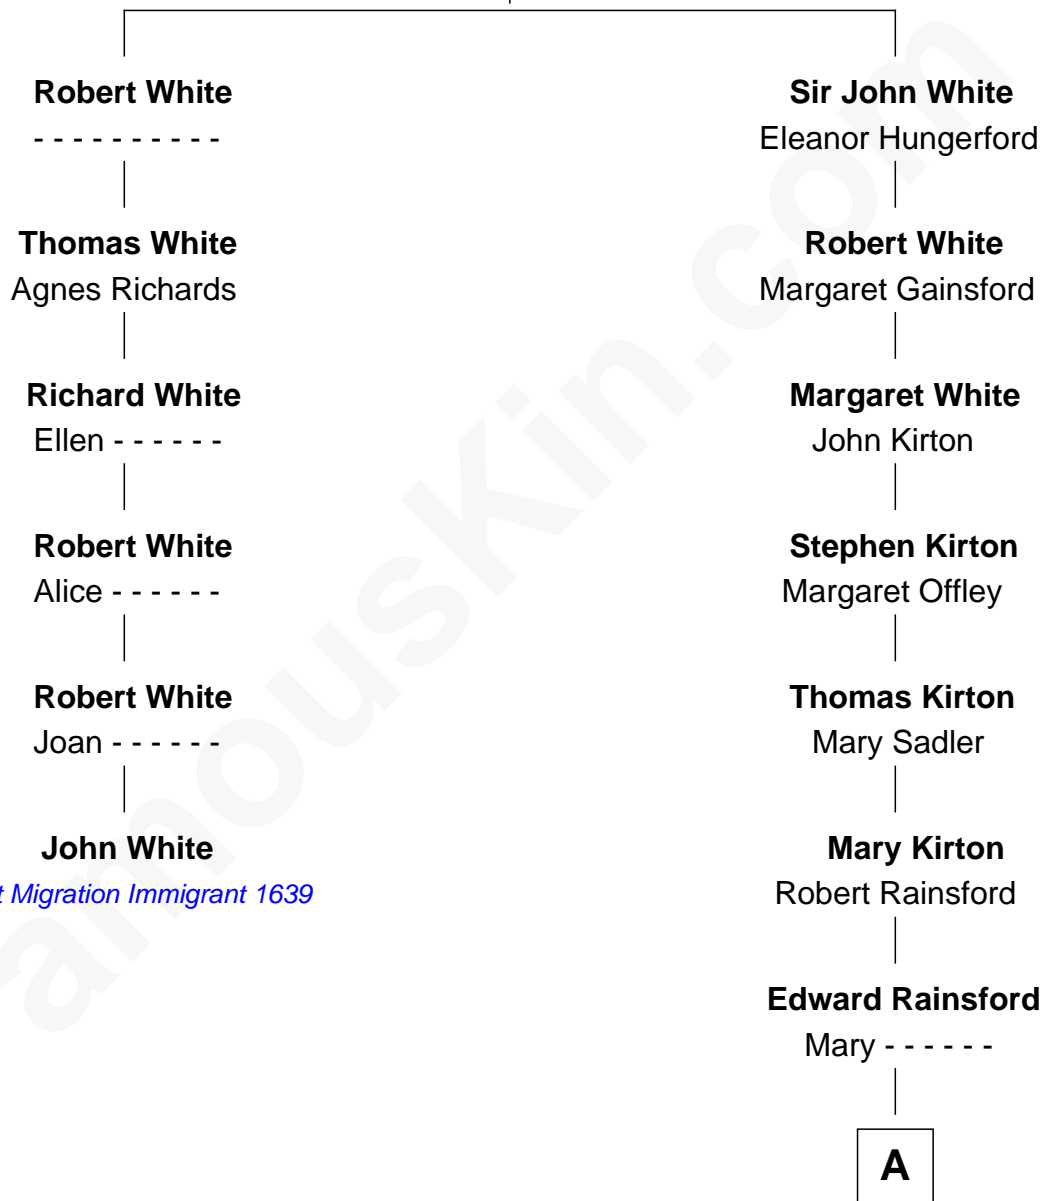

FamousKin.com

Relationship Chart of

John White

(c1602 - 1673) Great Migration Immigrant 1639

5th cousin 13 times removed of

Sarah Palin

9th Governor of Alaska

Robert White

Alice - - - - -

A

Mary Rainsford

William Bassett

Nathan Bassett

Mary Huckins

Samuel Bassett

Martha Pease