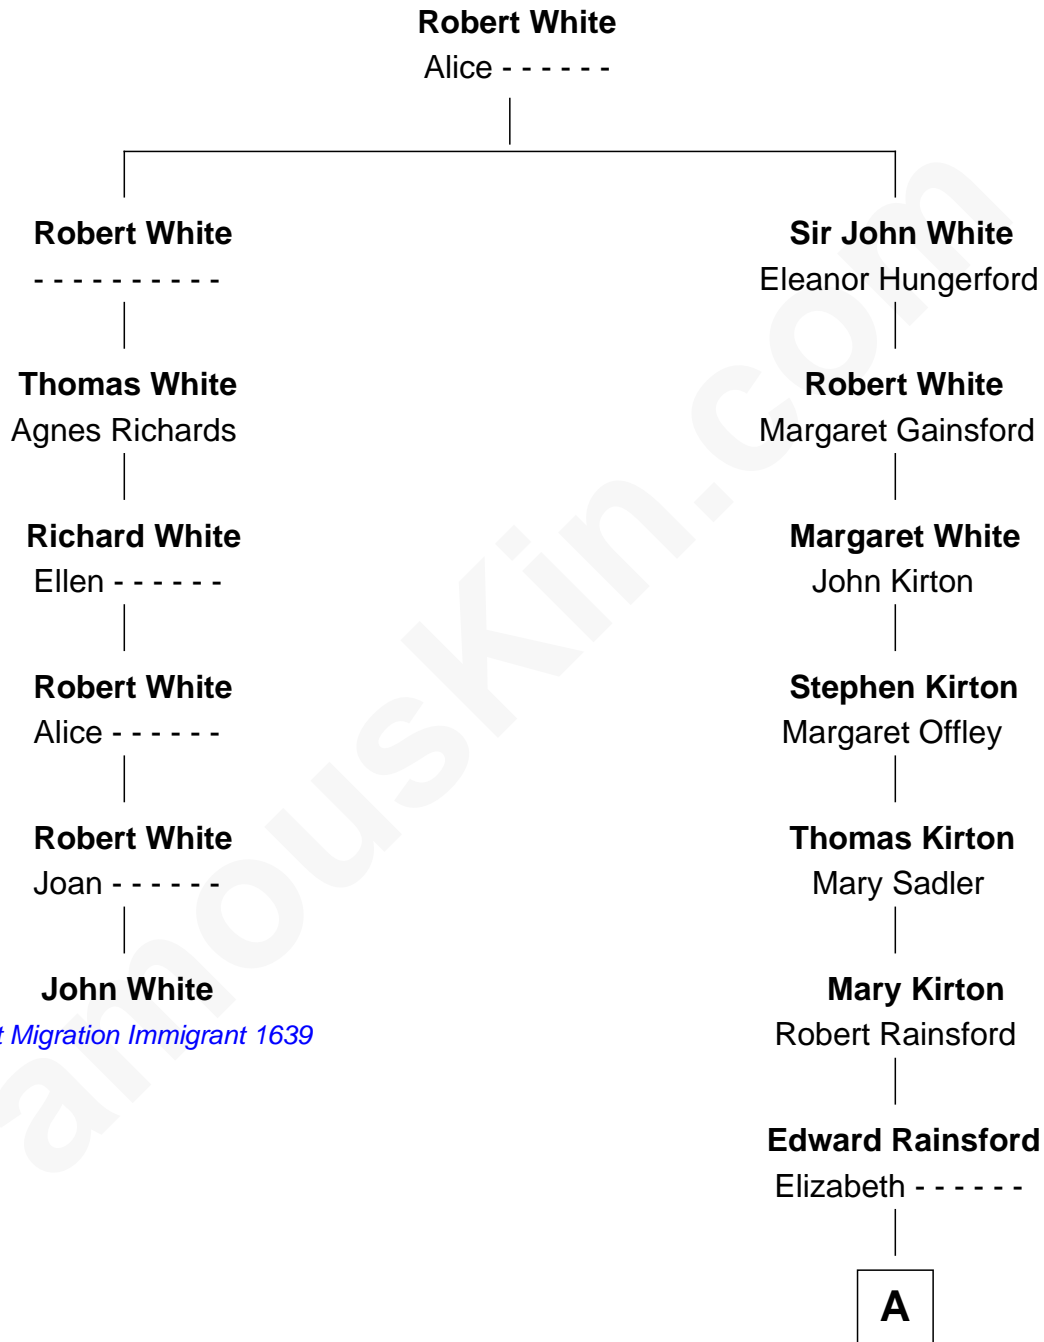

FamousKin.com

Relationship Chart of

John White

(c1602 - 1673) Great Migration Immigrant 1639

5th cousin 12 times removed of

Endicott Peabody

62nd Governor of Massachusetts

A

Jonathan Rainsford

Mary Sunderland

Dorothy Rainsford

Nathaniel Paine

Nathaniel Paine

Sarah Clarke

Timothy Paine

Sarah Chandler

Dr. William Paine

Lois Orne

Harriet Paine

Joseph Warner Rose

Harriet Paine Rose

John Clarke Lee

Marianne Cabot Lee

Samuel Endicott Peabody