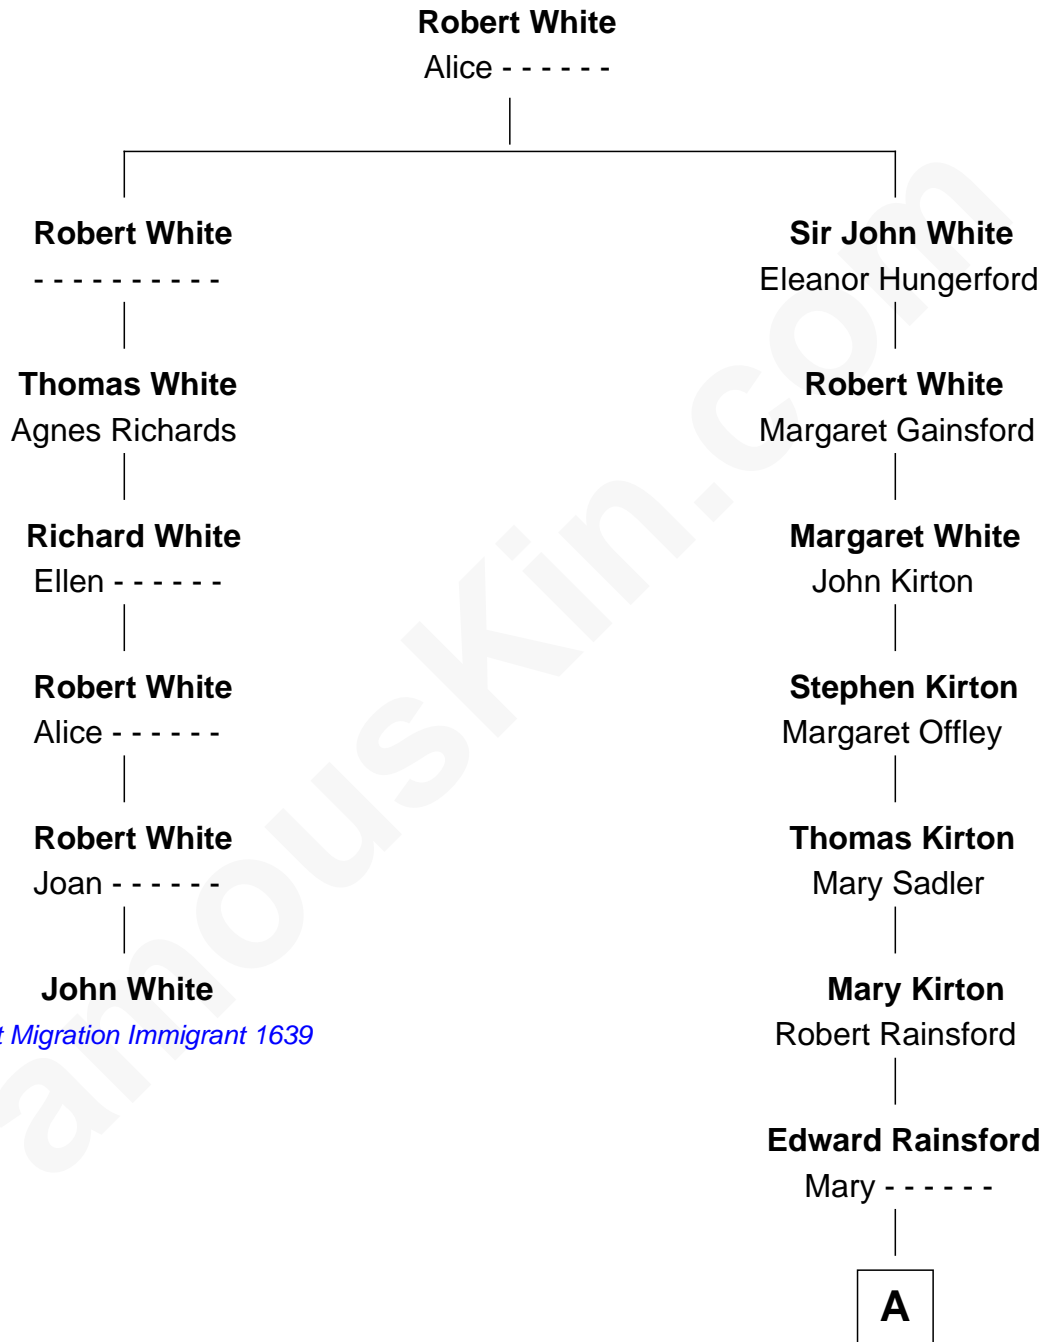

FamousKin.com

Relationship Chart of

John White

(c1602 - 1673) Great Migration Immigrant 1639

5th cousin 12 times removed of

Thomas J. Watson, Jr.
President and CEO of I.B.M.

A

Mary Rainsford

William Bassett

Nathan Bassett

Mary Huckins

Mary Bassett

Benjamin Smith

Jedidah Smith

John Sumner

Jedidah Sumner