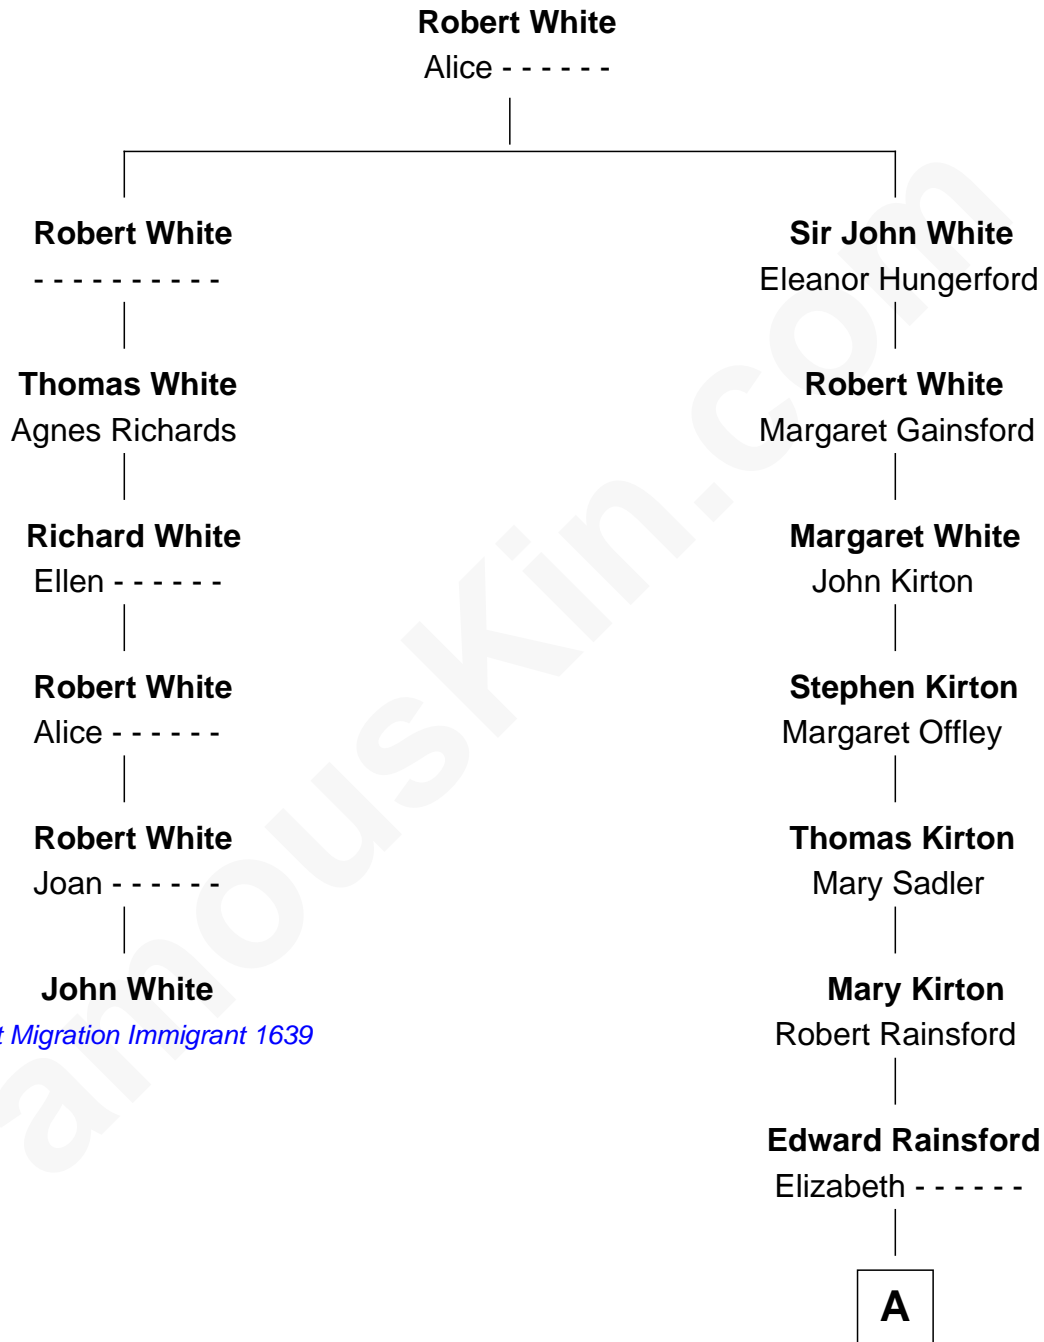

FamousKin.com

Relationship Chart of

John White

(c1602 - 1673) *Great Migration Immigrant 1639*

5th cousin 10 times removed of

Alice (Lee) Roosevelt

First Wife of President Theodore Roosevelt

A

Jonathan Rainsford

Mary Sunderland

Dorothy Rainsford

Nathaniel Paine

Nathaniel Paine

Sarah Clarke

Timothy Paine

Sarah Chandler

Dr. William Paine

Lois Orne

Harriet Paine

Joseph Warner Rose

Harriet Paine Rose

John Clarke Lee

George Cabot Lee

Caroline Watts Haskell

Alice (Lee) Roosevelt

Wife of President Theodore Roosevelt