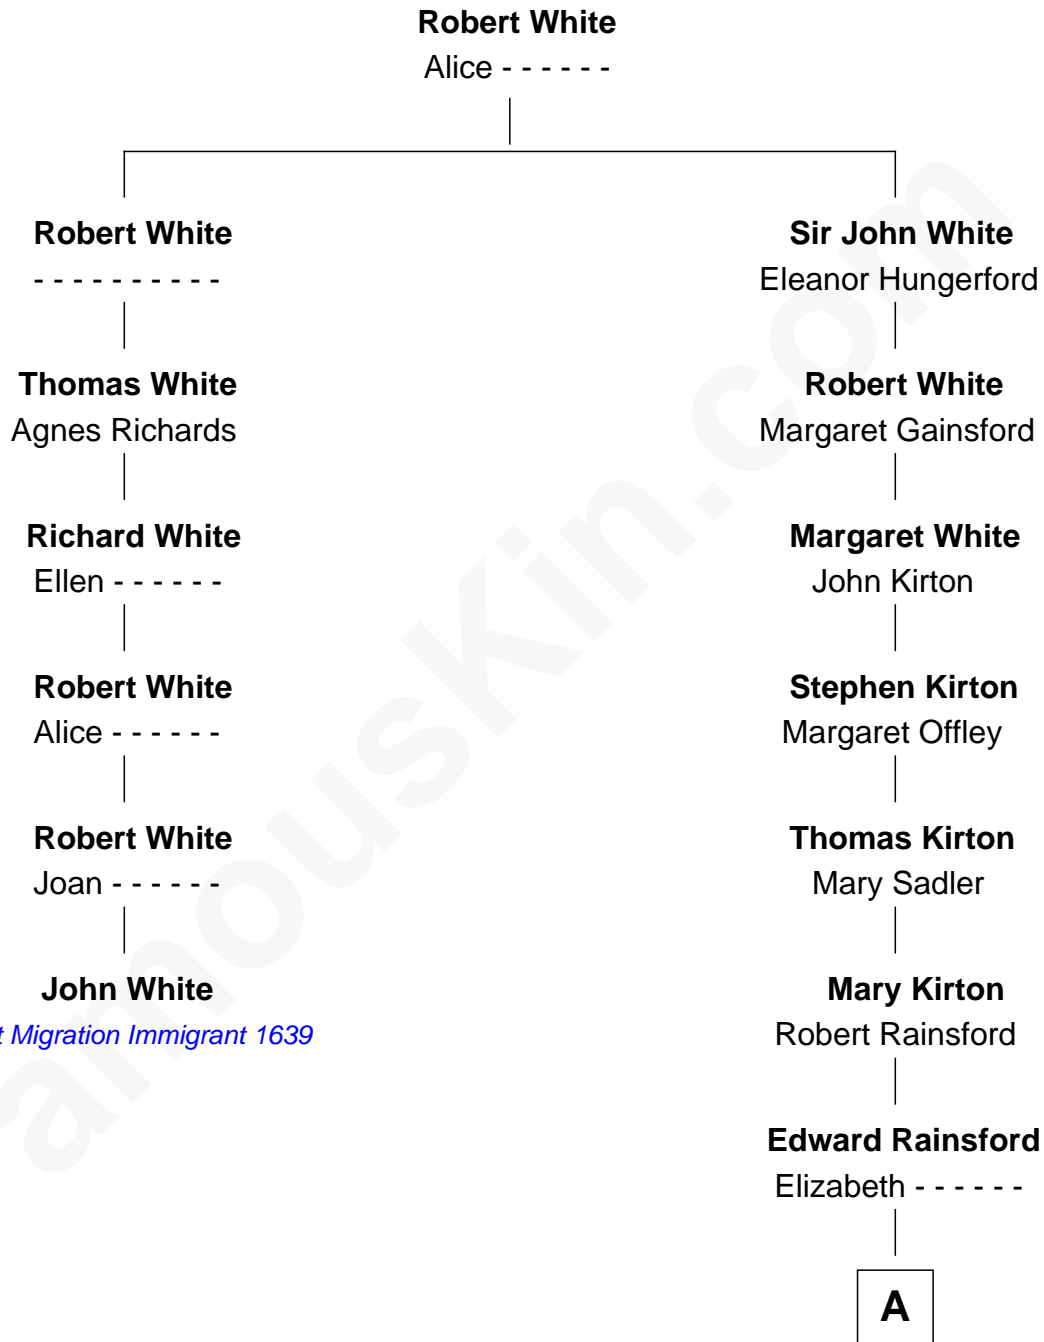

FamousKin.com

Relationship Chart of

John White

(c1602 - 1673) *Great Migration Immigrant 1639*

5th cousin 11 times removed of

Leverett Saltonstall

55th Governor of Massachusetts

A

Jonathan Rainsford

Mary Sunderland

Dorothy Rainsford

Nathaniel Paine

Nathaniel Paine

Sarah Clarke

Timothy Paine

Sarah Chandler

Dr. William Paine

Lois Orne

Harriet Paine

Joseph Warner Rose

Harriet Paine Rose

John Clarke Lee

Rose Smith Lee

Leverett Saltonstall