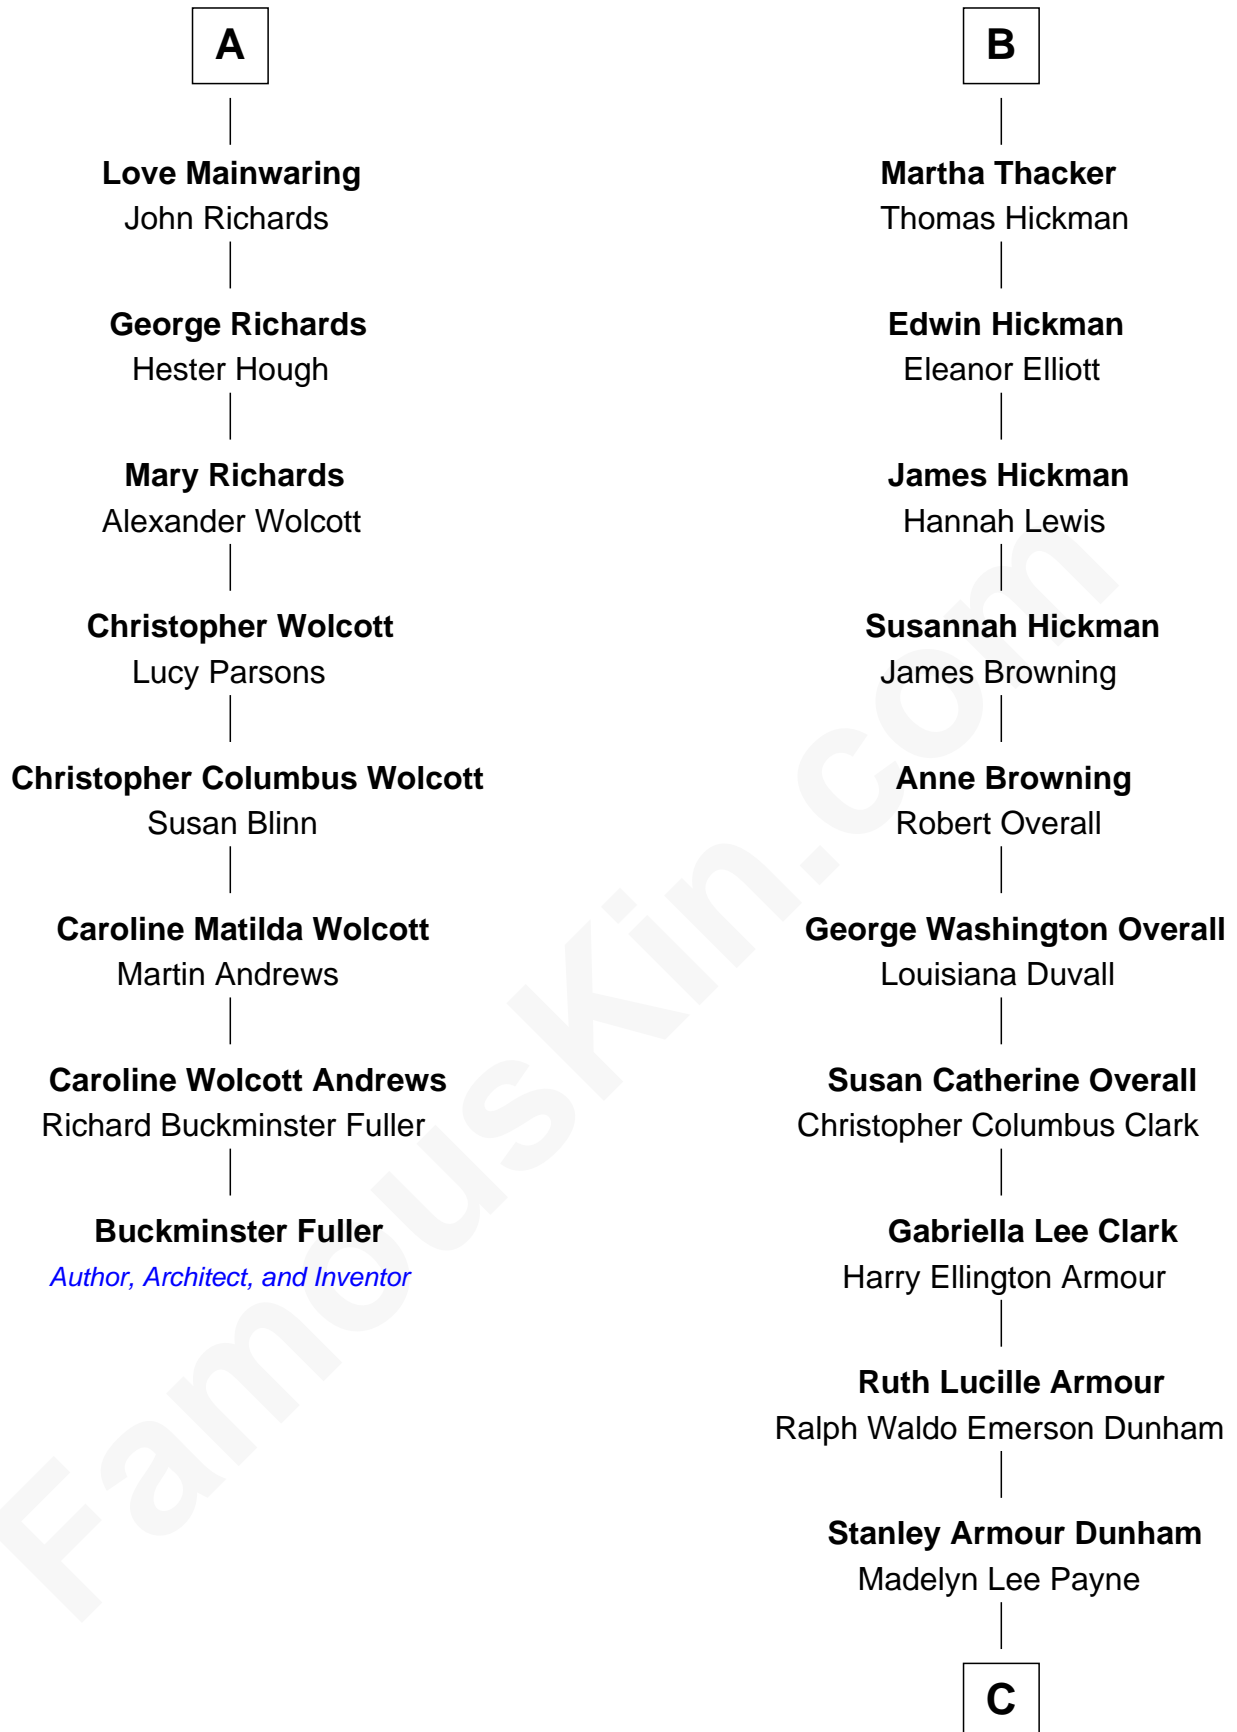

FamousKin.com

Relationship Chart of

Buckminster Fuller

Author, Architect, and Inventor

14th cousin 4 times removed of

Barack Obama

44th U.S. President

Sir John Savage

Katherine Stanley

Margaret Savage
Sir Edmund Trafford

Margery Trafford
Sir Thomas Gerard

Sir Thomas Gerard
Jane Legh

Catherine Gerard
William Torbock

Margaret Torbock
Oliver Mainwaring

Oliver Mainwaring
Prudence Ashe

Oliver Mainwaring
Hannah Raymond

A

Dulcia Savage
Sir Henry Bold

Maud Bold
Thomas Gerard

Jennet Gerard
Richard Eltonhead

William Eltonhead
Anne Bowers

Richard Eltonhead
Anne Sutton

Martha Eltonhead
Edwin Conway

Eltonhead Conway
Henry Thacker

B

C

Stanley Ann Dunham
Barack Hussein Obama

Barack Obama
44th U.S. President

FamousKin.com