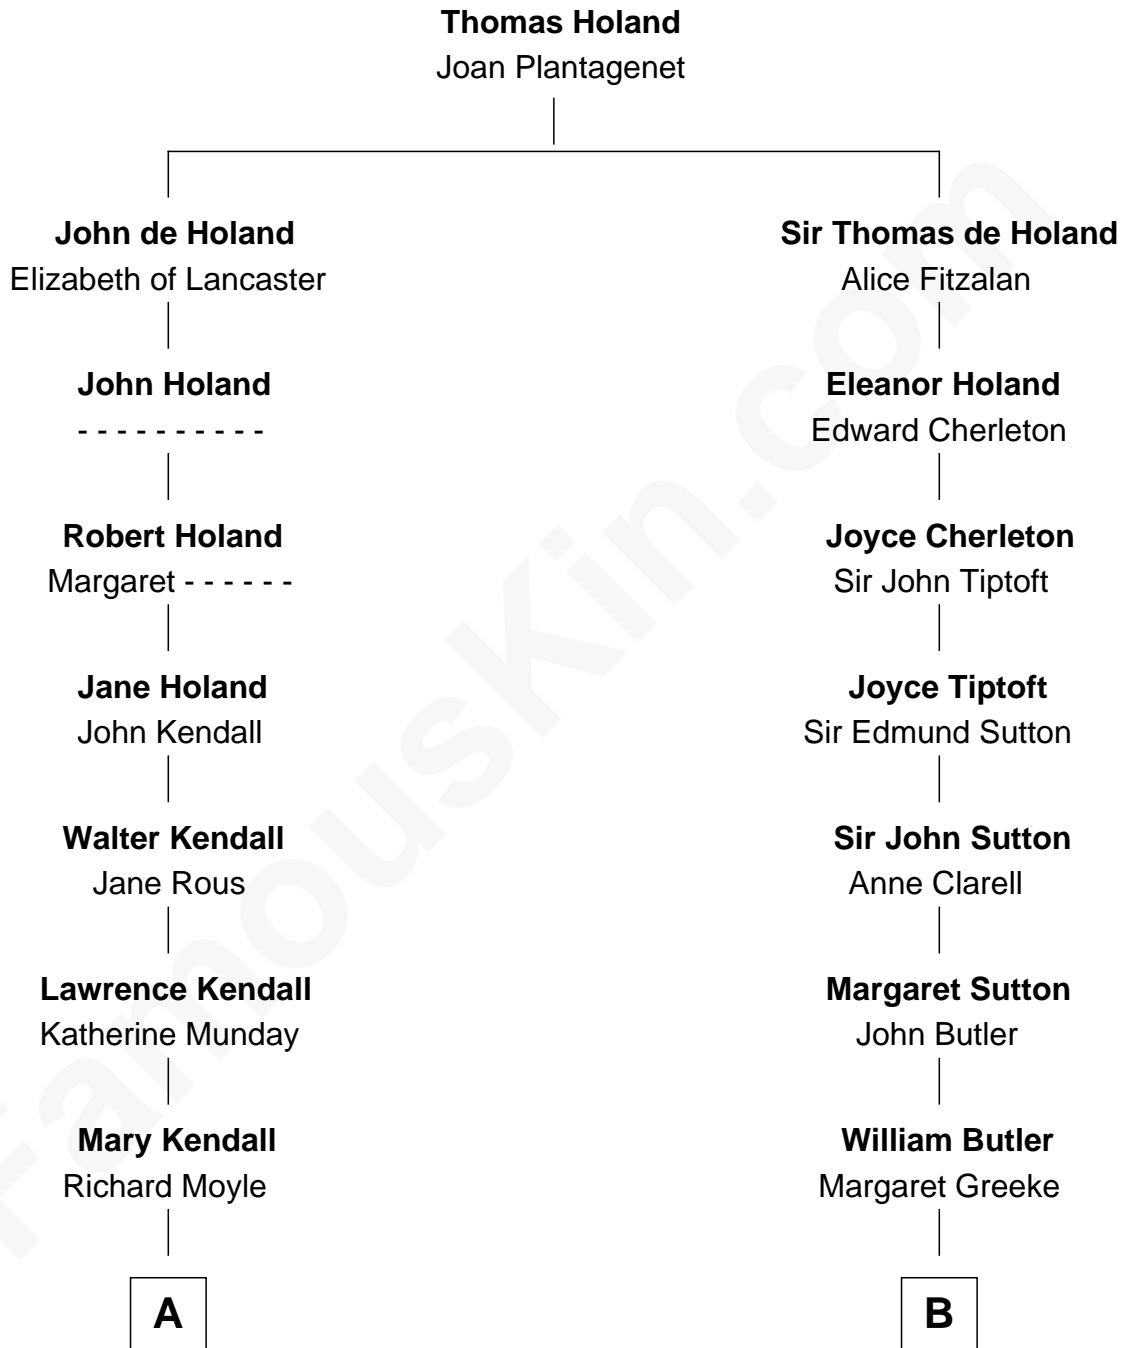

FamousKin.com

Relationship Chart of Buckminster Fuller

Author, Architect, and Inventor

17th cousin 1 time removed of

General George S. Patton

U.S. Army - World War II

FamousKin.com