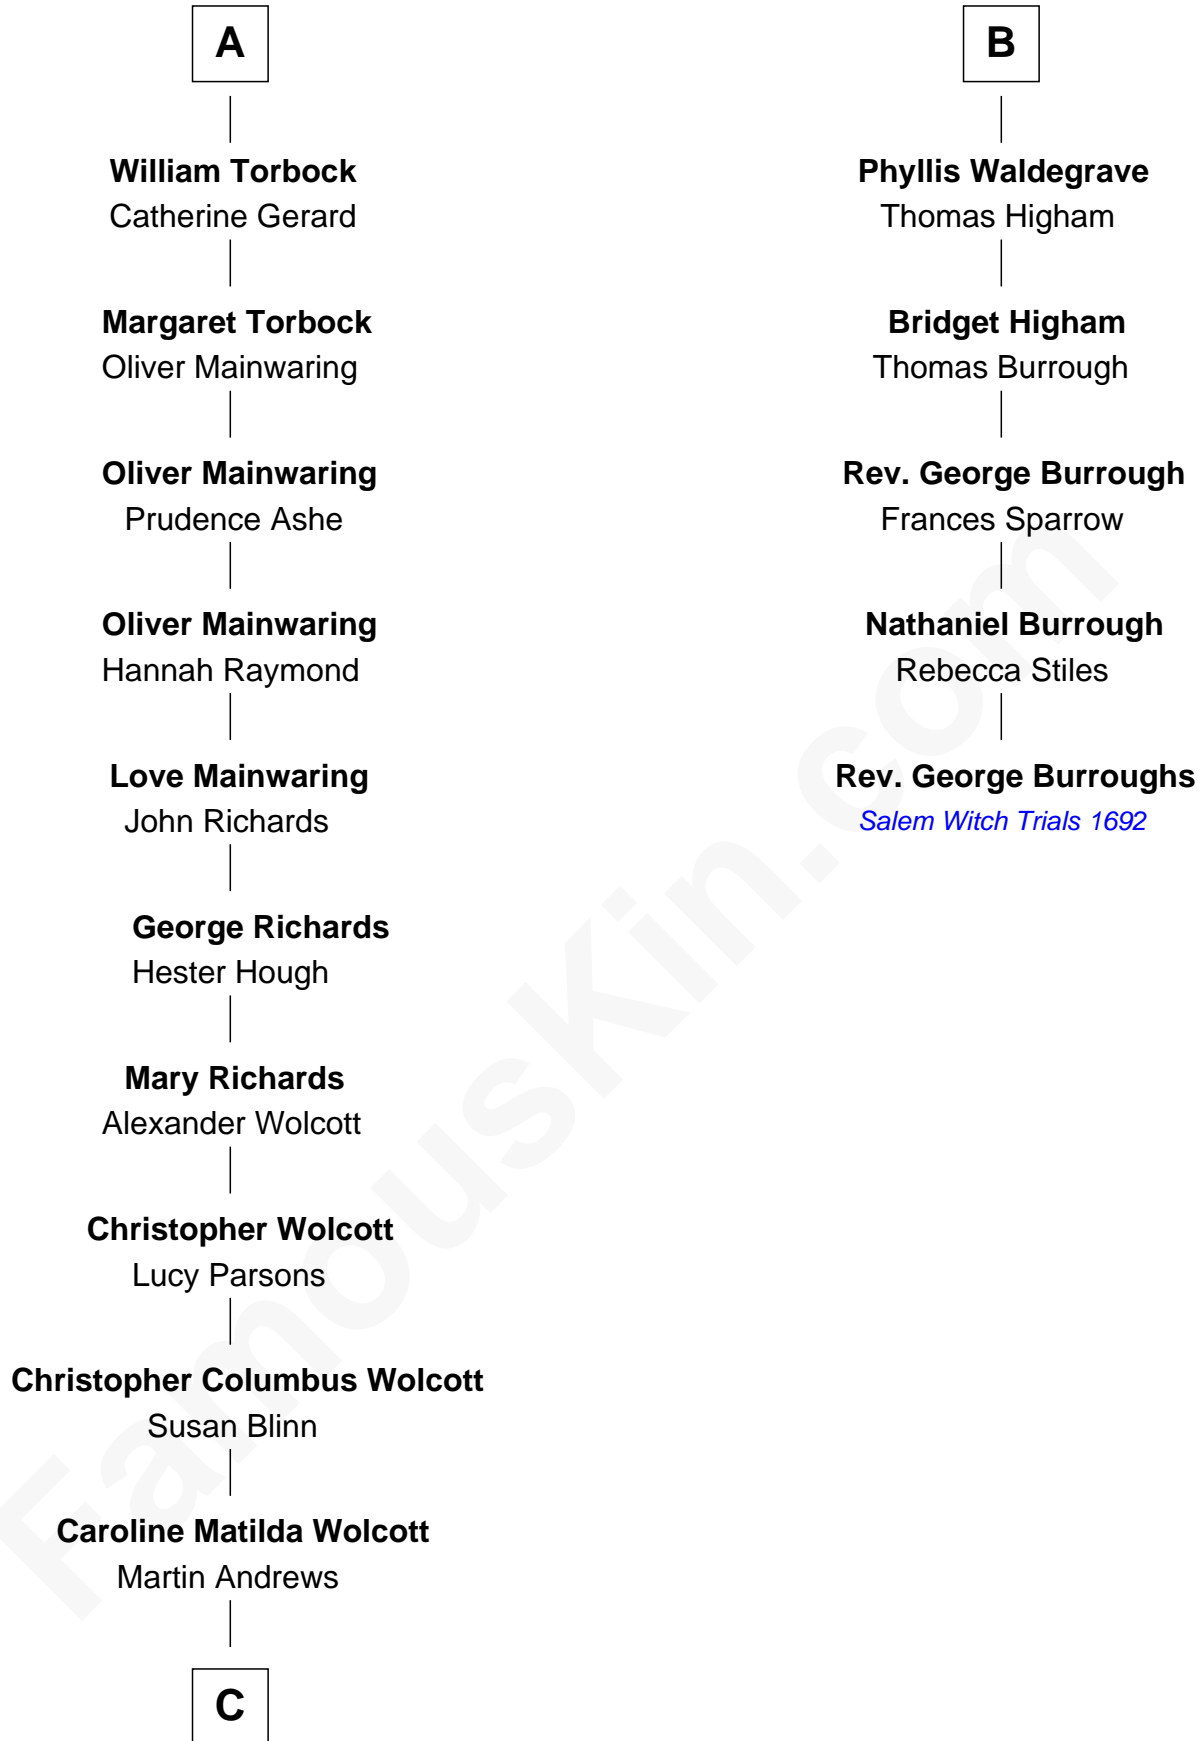

### Buckminster Fuller

*Author, Architect, and Inventor*

11th cousin 7 times removed of

**Rev. George Burroughs**

*Executed for Witchcraft, Salem 1692*

**Bartholomew de Badlesmere**

Margaret de Clare

**Elizabeth de Badlesmere**

Elizabeth Weever

**Margery Stanley**

Sir William Torbock

**Thomas Torbock**

Elizabeth Moore

**A**

**Margaret de Badlesmere**

Sir John de Tibetot

**Sir Robert de Tibetot**

Margaret Deincourt

**Elizabeth de Tibetot**

Sir Philip le Despencer

**Margery Despencer**

Sir Roger Wentworth

**Henry Wentworth**

Elizabeth Howard

**Margery Wentworth**

Sir William Waldegrave

**George Waldegrave**

Anne Drury

**B**

C

Caroline Wolcott Andrews

Richard Buckminster Fuller