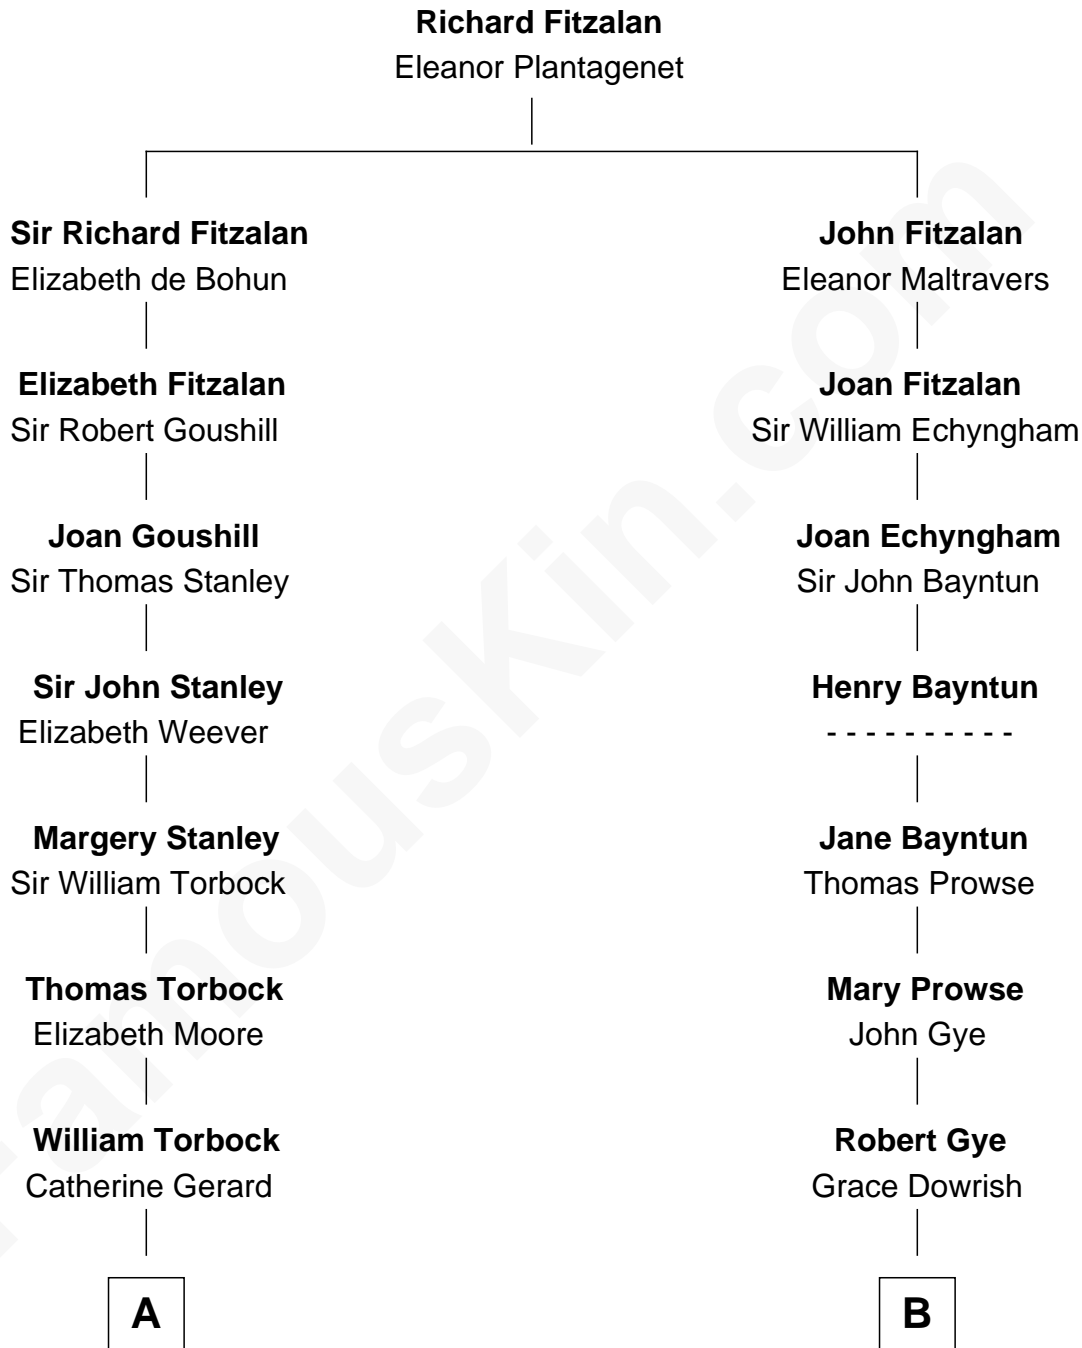

## Relationship Chart of

### Buckminster Fuller

*Author, Architect, and Inventor*

17th cousin 1 time removed of

**A. Bartlett Giamatti**

*Major League Baseball Commissioner*

**C**

|  
**Mary Claybaugh Walton**

Valentine John Giamatti