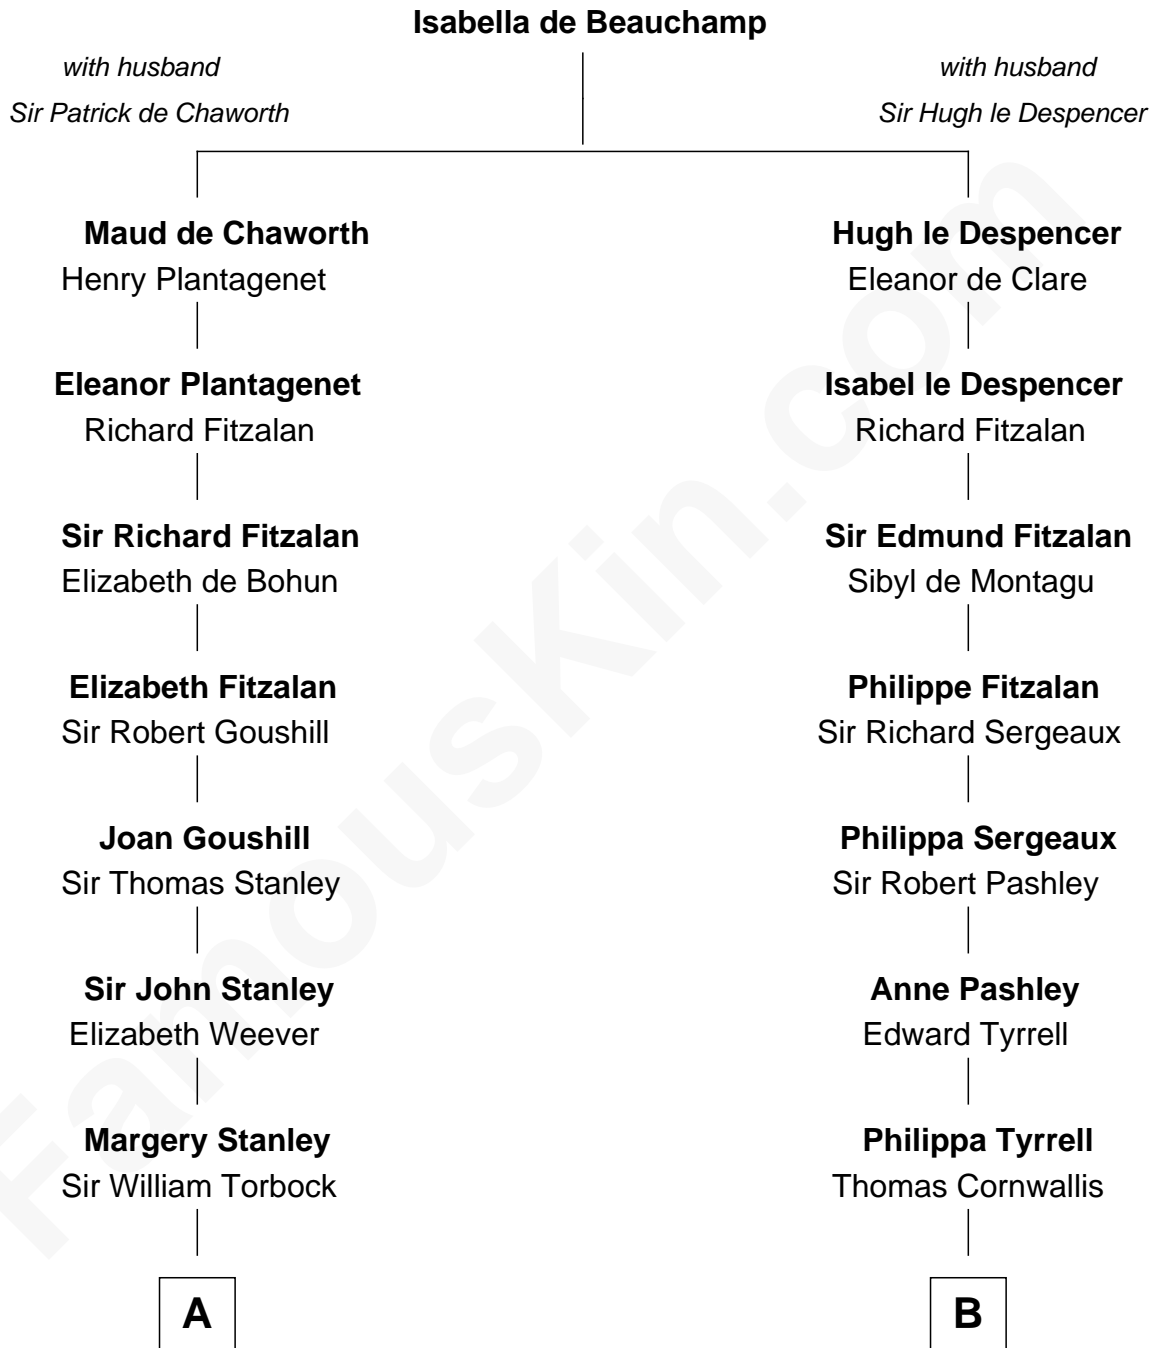

FamousKin.com

Relationship Chart of Buckminster Fuller

Author, Architect, and Inventor

19th cousin 2 times removed of

Ben Ames Williams

Novelist and Short Story Author

C

Caroline Matilda Wolcott

Martin Andrews

Caroline Wolcott Andrews

Richard Buckminster Fuller

Buckminster Fuller

Author, Architect, and Inventor

D

Hannah FitzRandolph

William Longstreet