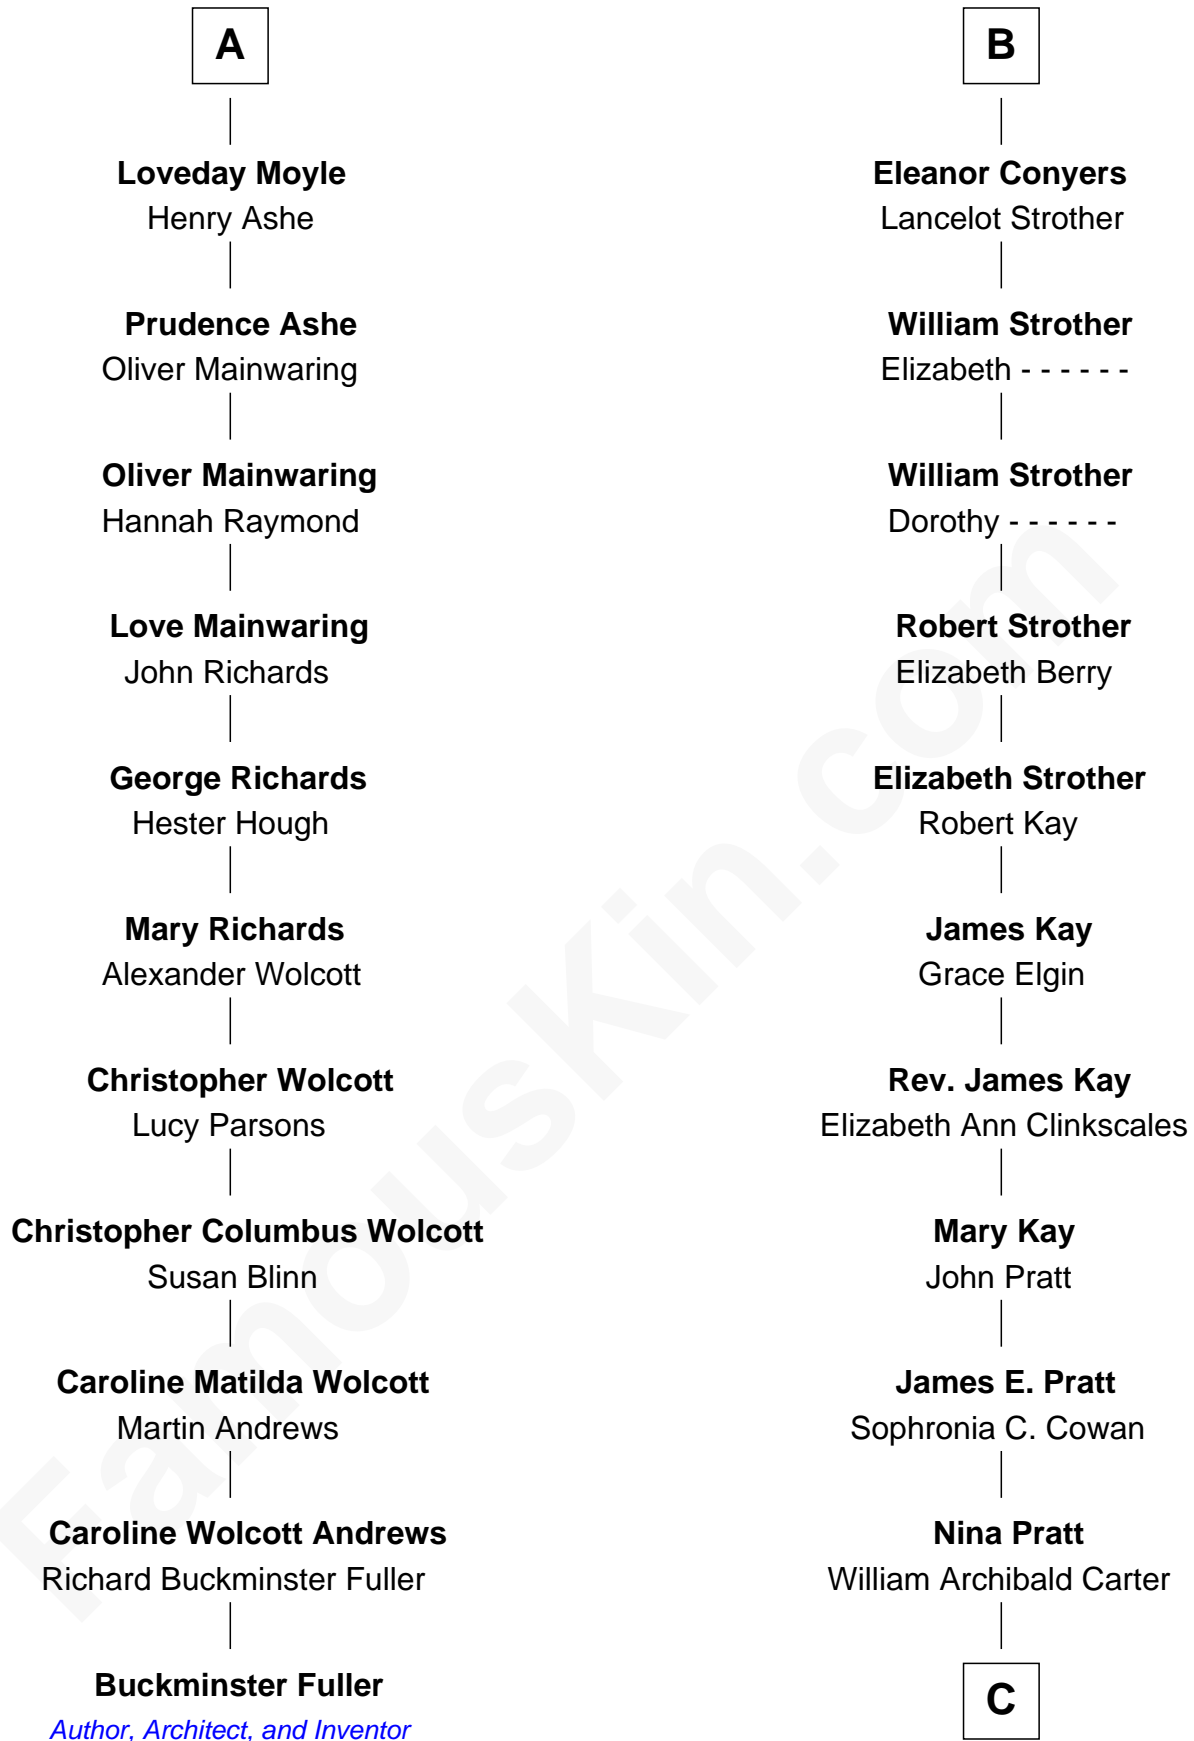

FamousKin.com

Relationship Chart of

Buckminster Fuller

Author, Architect, and Inventor

17th cousin 1 time removed of

Jimmy Carter

39th U.S. President

C

Earl Carter
Lillian Gordy

Jimmy Carter
39th U.S. President

FamousKin.com