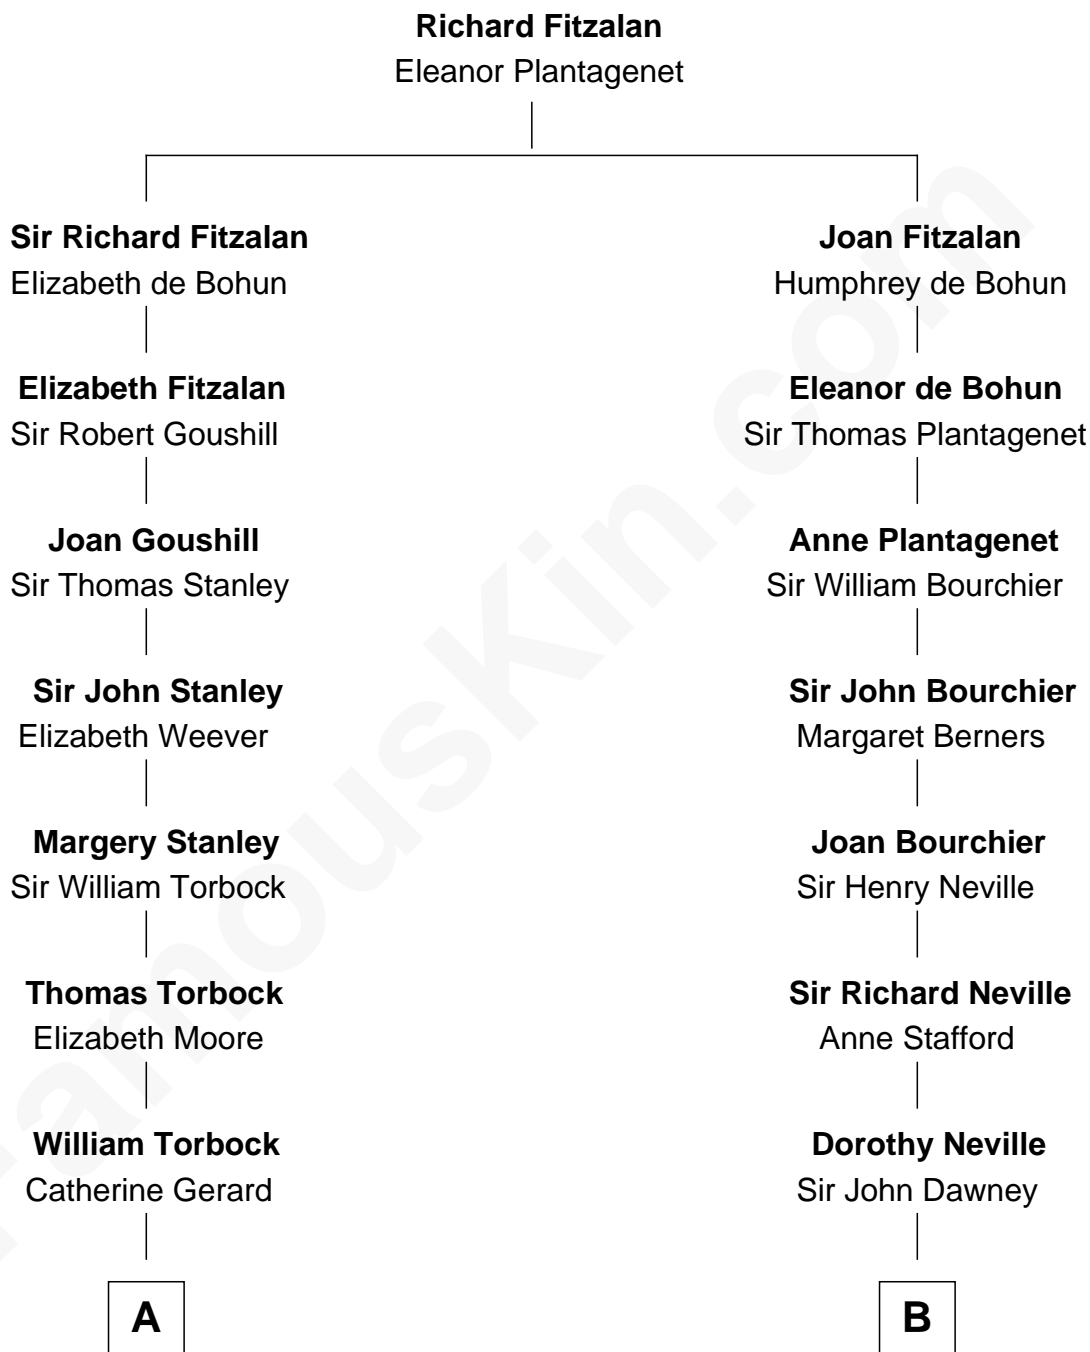

FamousKin.com

Relationship Chart of Buckminster Fuller

Author, Architect, and Inventor

17th cousin 3 times removed of

Jimmy Carter

39th U.S. President

C

James E. Pratt

Sophronia C. Cowan

Nina Pratt

William Archibald Carter

Earl Carter

Lillian Gordy

Jimmy Carter

39th U.S. President

FamousKin.com