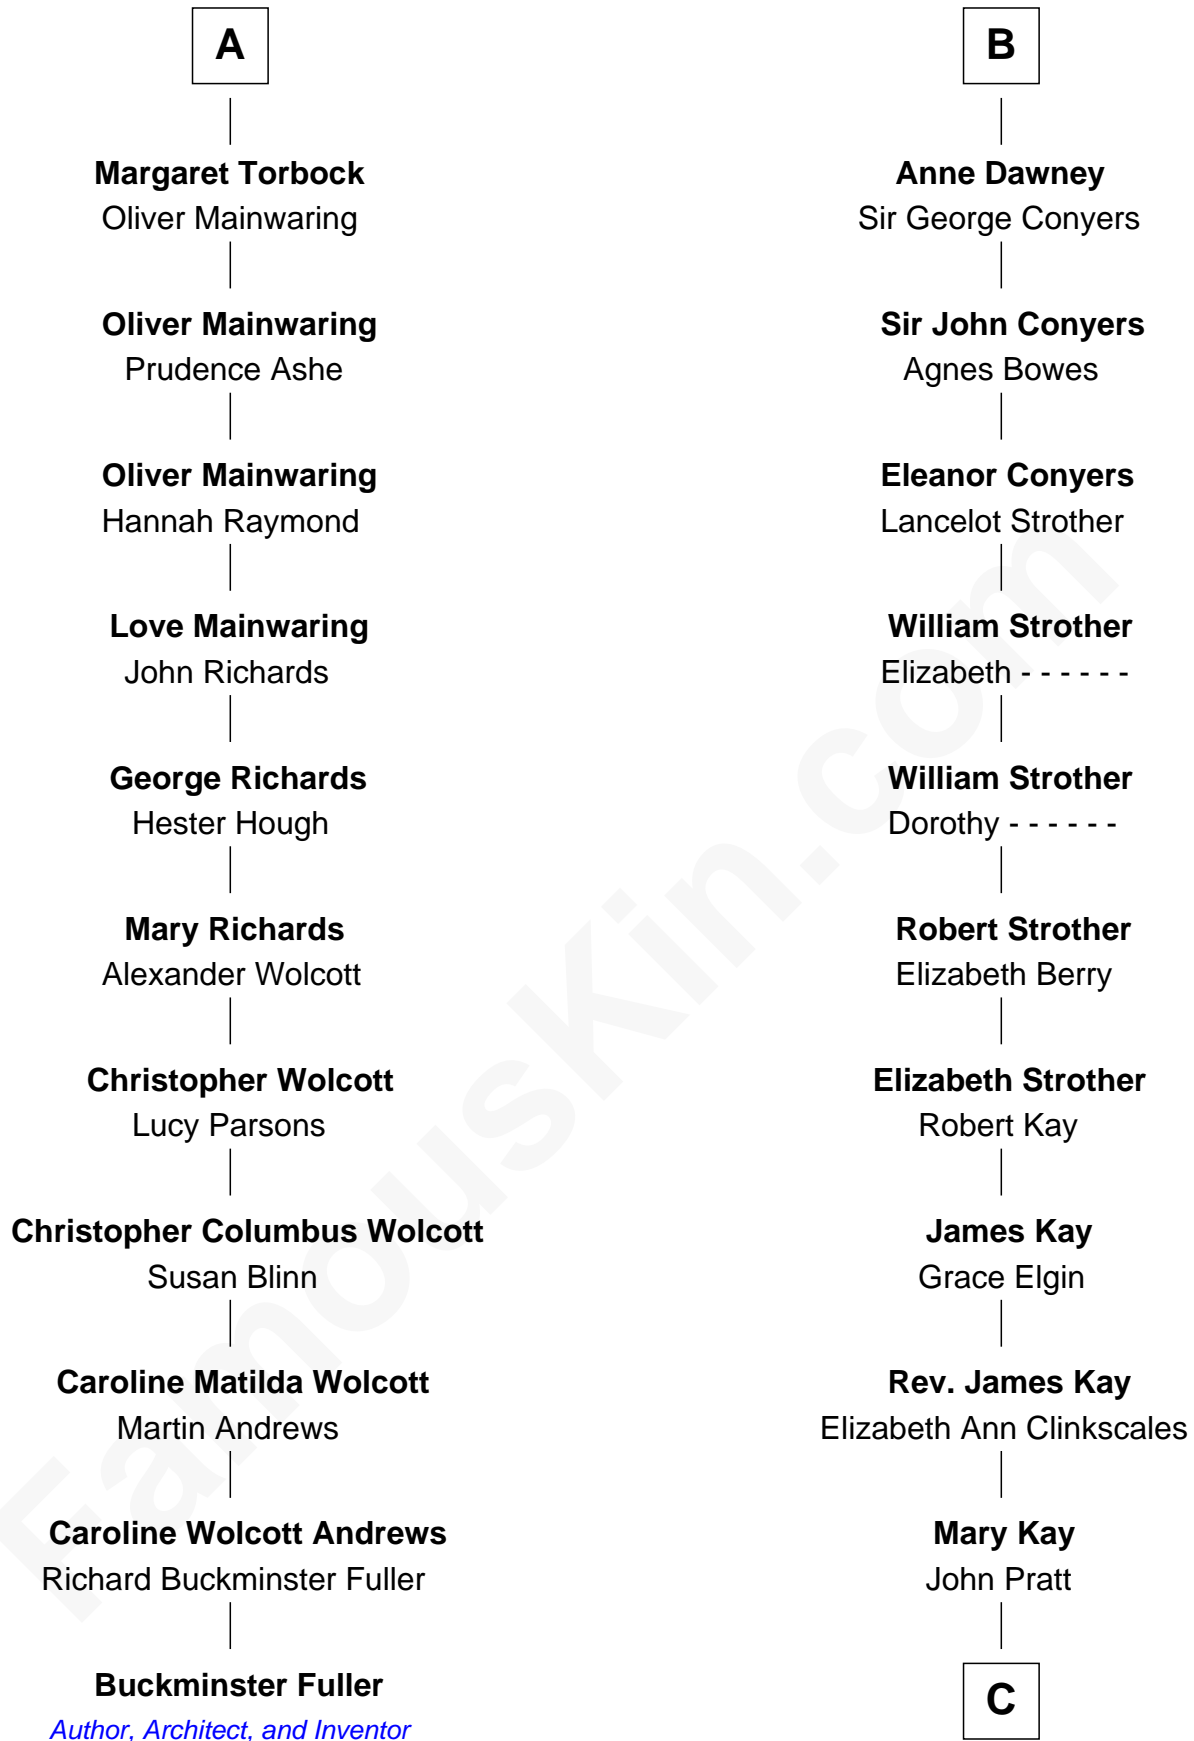

FamousKin.com

Relationship Chart of Buckminster Fuller

Author, Architect, and Inventor

17th cousin 3 times removed of

Jimmy Carter

39th U.S. President

C

James E. Pratt

Sophronia C. Cowan

Nina Pratt

William Archibald Carter

Earl Carter

Lillian Gordy

Jimmy Carter

39th U.S. President

FamousKin.com