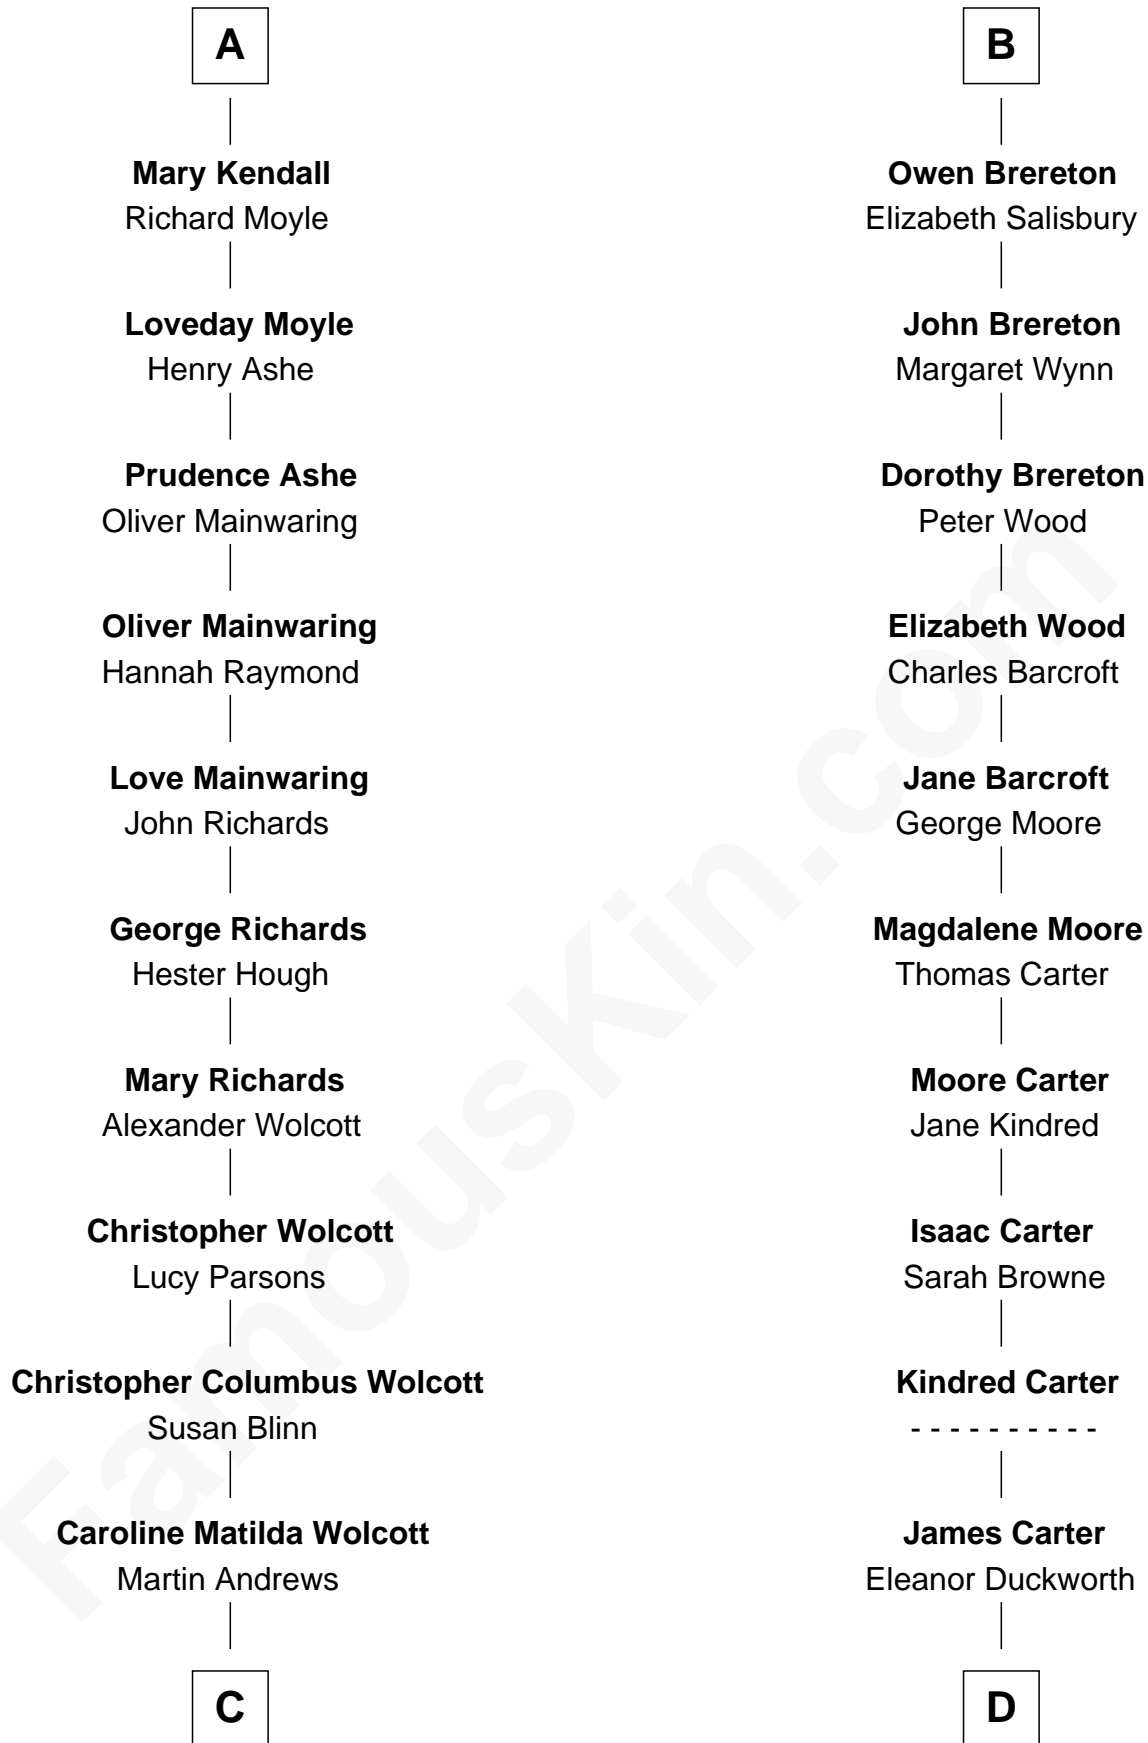

FamousKin.com

Relationship Chart of

Buckminster Fuller

Author, Architect, and Inventor

18th cousin 3 times removed of

Jimmy Carter

39th U.S. President

Sir Robert de Holland

Maude la Zouche

C

Caroline Wolcott Andrews

Richard Buckminster Fuller

Buckminster Fuller

Author, Architect, and Inventor

D

Wiley Carter

Ann Ansley

Littleberry Walker Carter

Mary Ann Diligent Seals

William Archibald Carter

Nina Pratt

Earl Carter

Lillian Gordy

Jimmy Carter

39th U.S. President