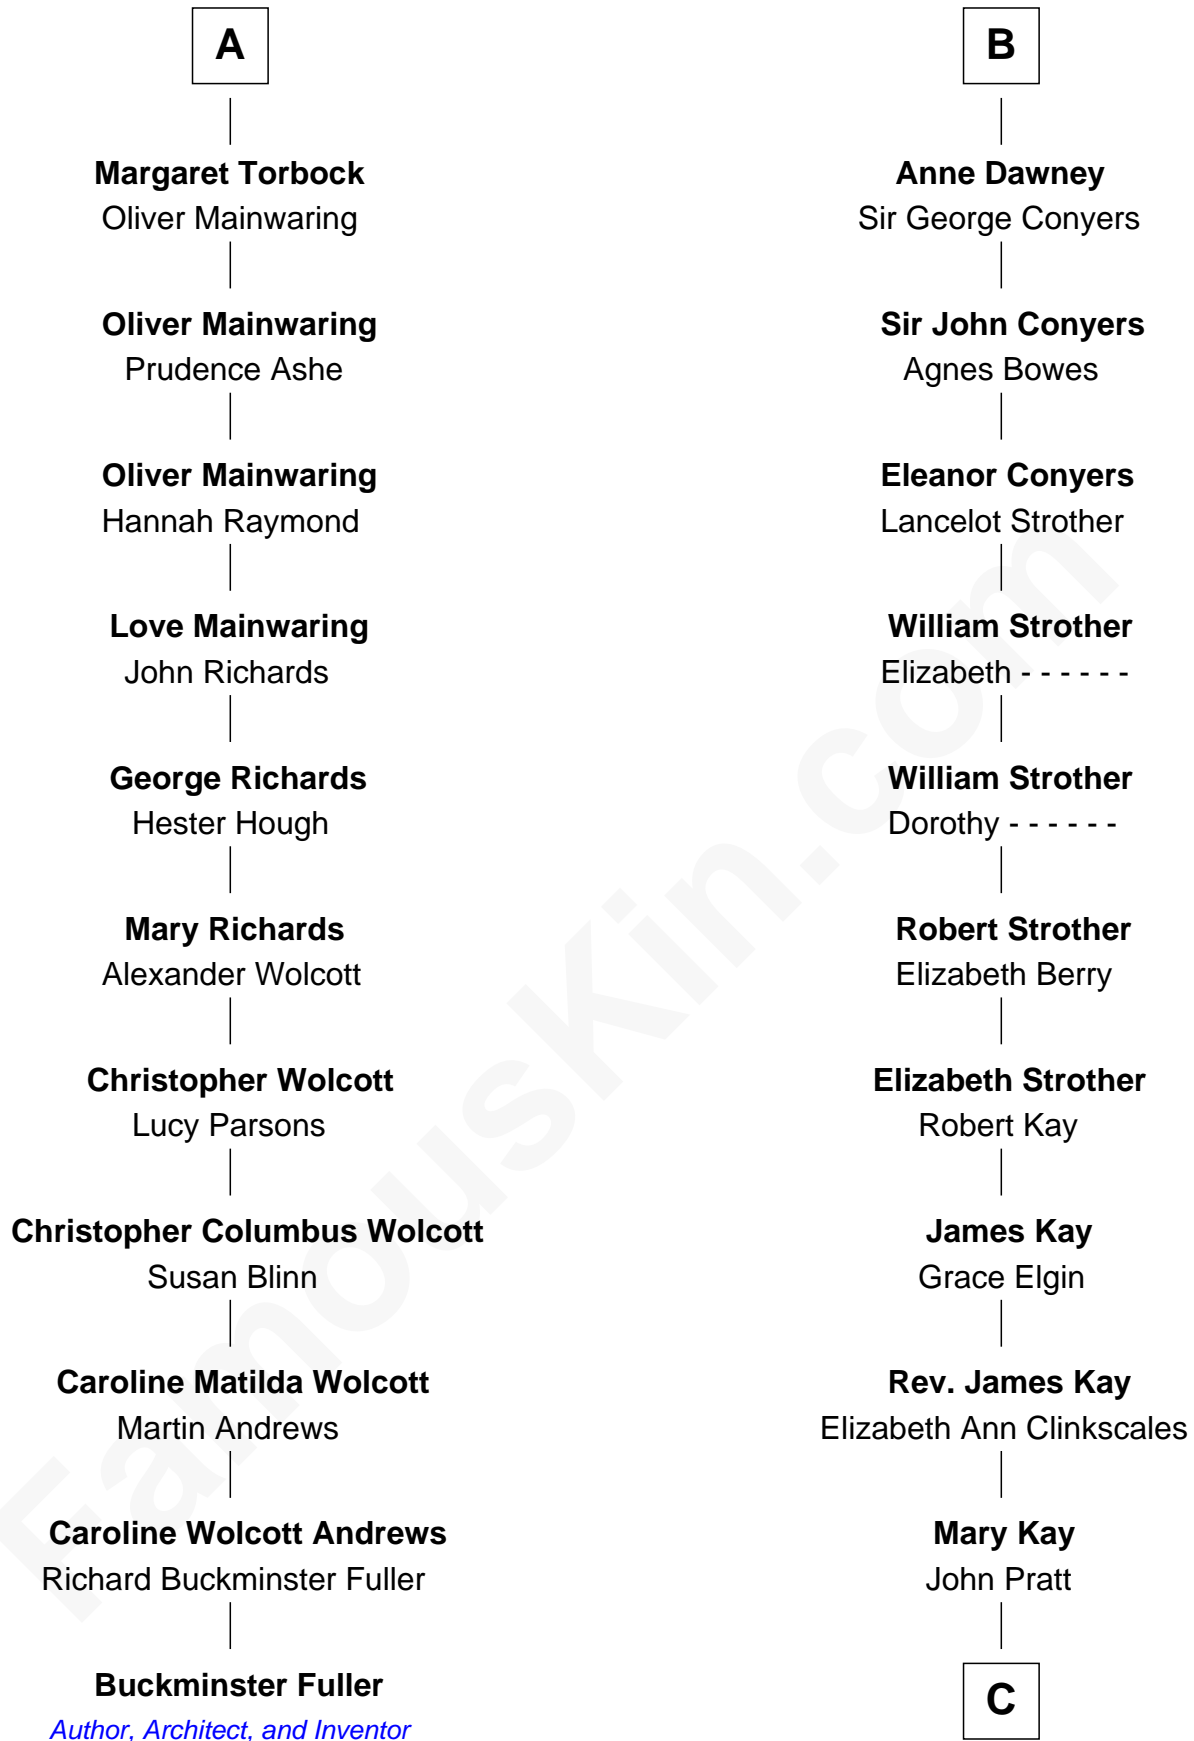

FamousKin.com

Relationship Chart of

Buckminster Fuller

Author, Architect, and Inventor

17th cousin 3 times removed of

Jimmy Carter

39th U.S. President

Sir William de Bohun
Elizabeth de Badlesmere

C

James E. Pratt

Sophonra C. Cowan

Nina Pratt

William Archibald Carter

Earl Carter

Lillian Gordy

Jimmy Carter

39th U.S. President

FamousKin.com