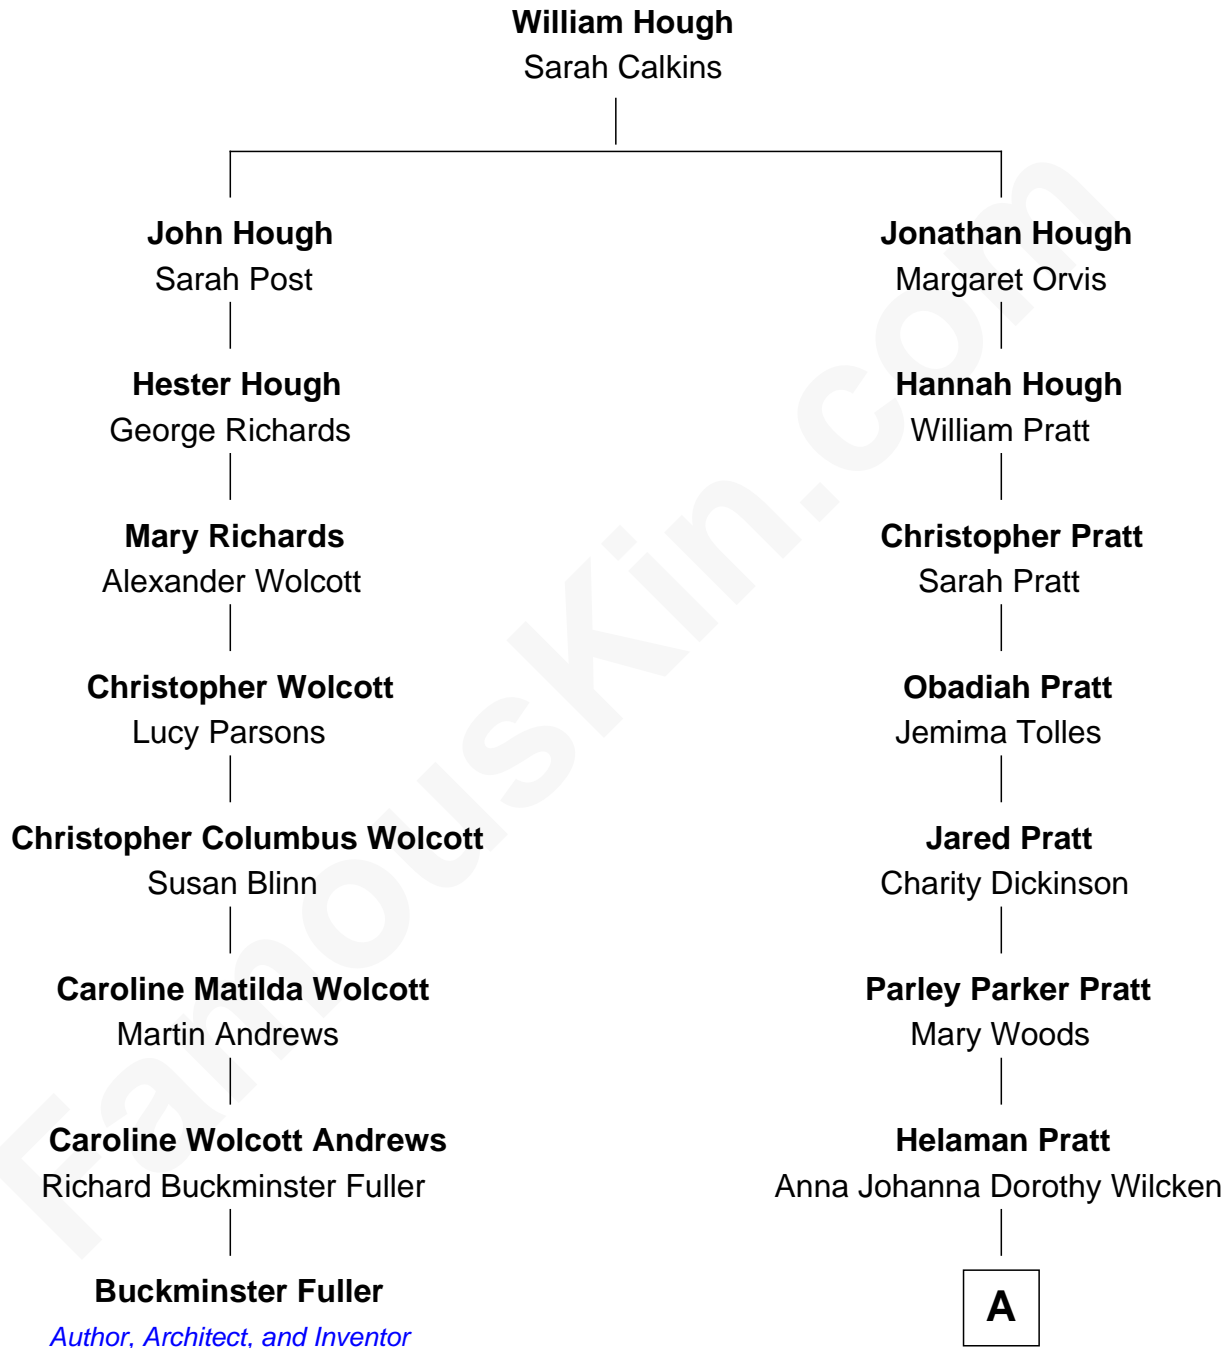

## Relationship Chart of

### Buckminster Fuller

*Author, Architect, and Inventor*

7th cousin 2 times removed of

**Mitt Romney**

*70th Governor of Massachusetts*

A

**Anna Amelia Pratt**  
Gaskell Samuel Romney

**George Wilcken Romney**  
Lenore Emily LaFount

**Mitt Romney**  
*70th Governor of Massachusetts*

FamousKin.com