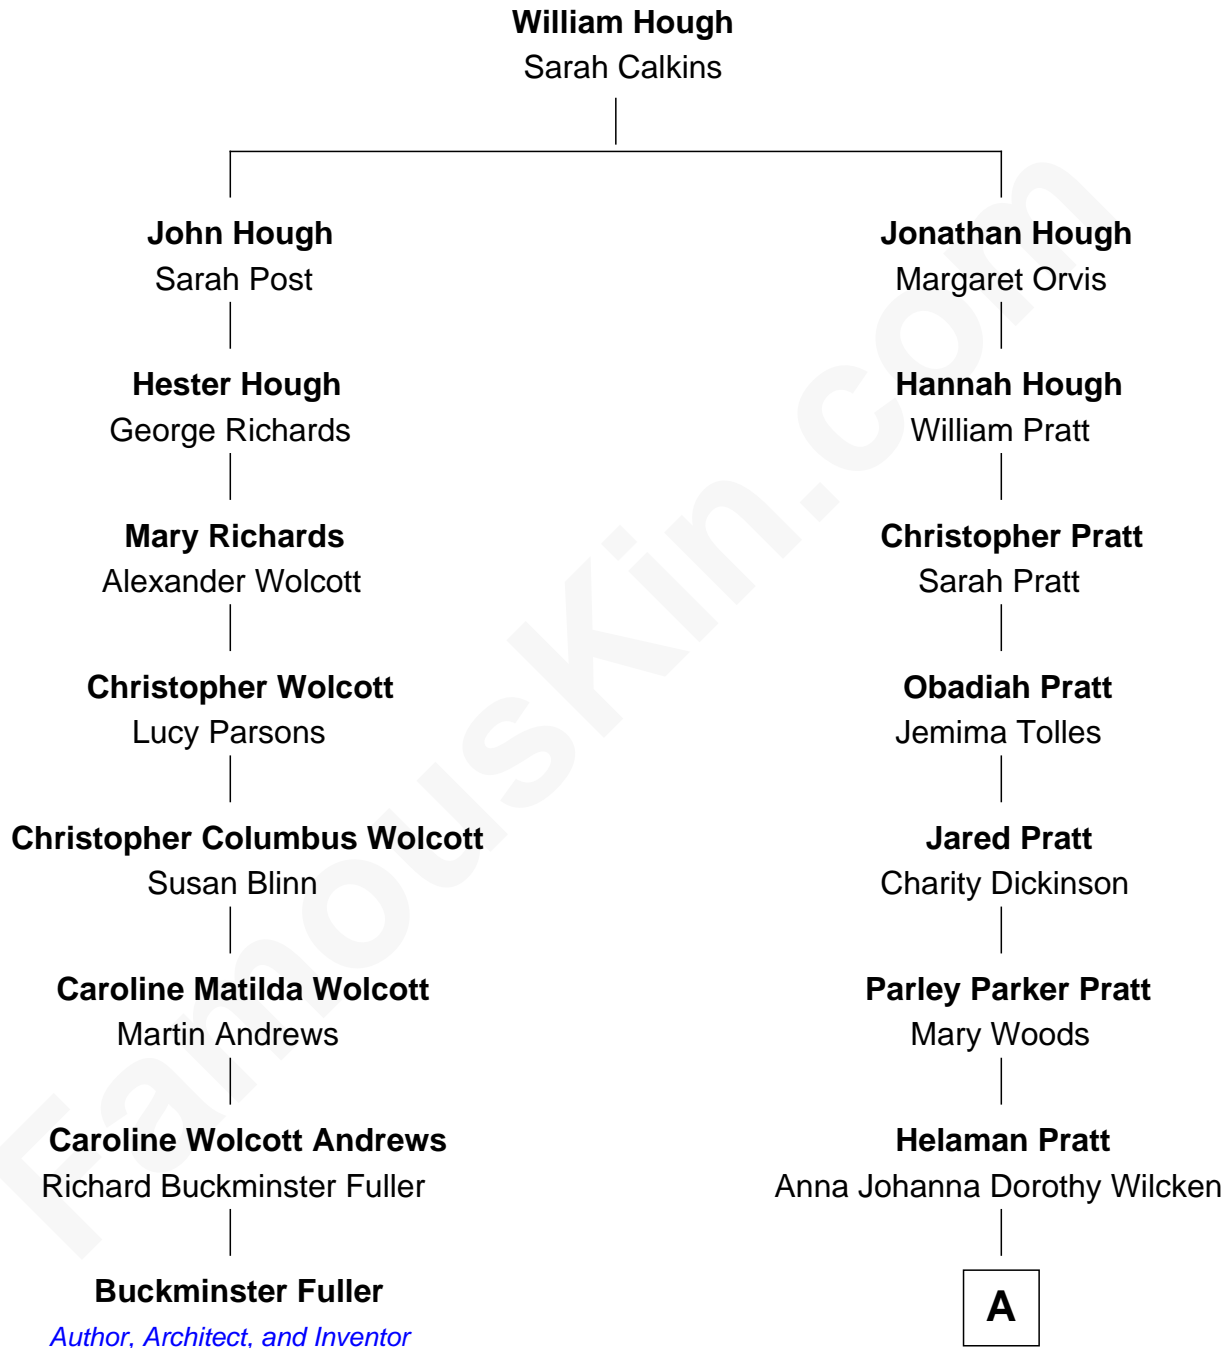

## Relationship Chart of

### Buckminster Fuller

*Author, Architect, and Inventor*

7th cousin 1 time removed of

### George Romney

*43rd Governor of Michigan*

A

Anna Amelia Pratt  
Gaskell Samuel Romney

George Romney  
*43rd Governor of Michigan*

FamousKin.com