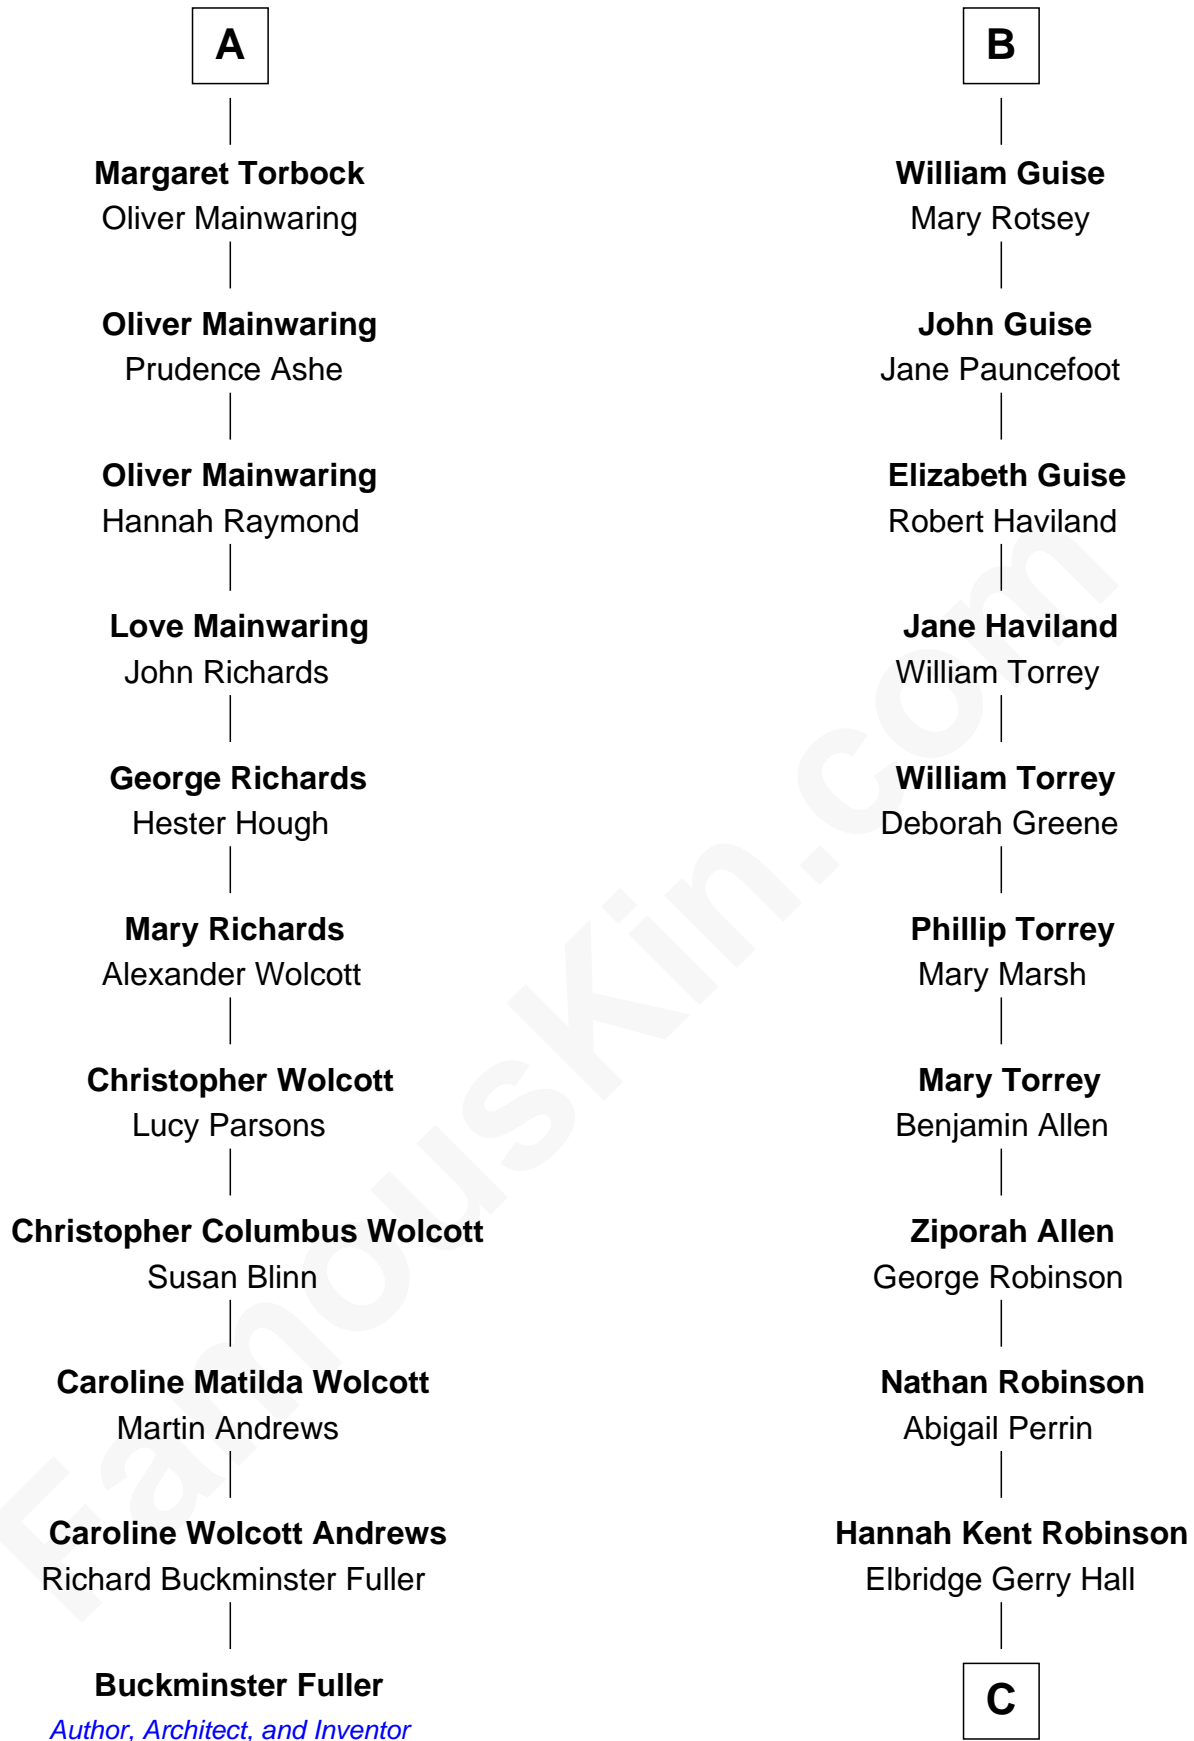

FamousKin.com

Relationship Chart of Buckminster Fuller

Author, Architect, and Inventor

17th cousin 3 times removed of

Raquel Welch

Movie Actress

C

Justin Smith Hall

Sarah Mehitable Stanford

Emery Stanford Hall

Clara Louise Adams

Josephine Sarah Hall

Armando Carlos Tejada

Raquel Welch

aka Raquel Welch