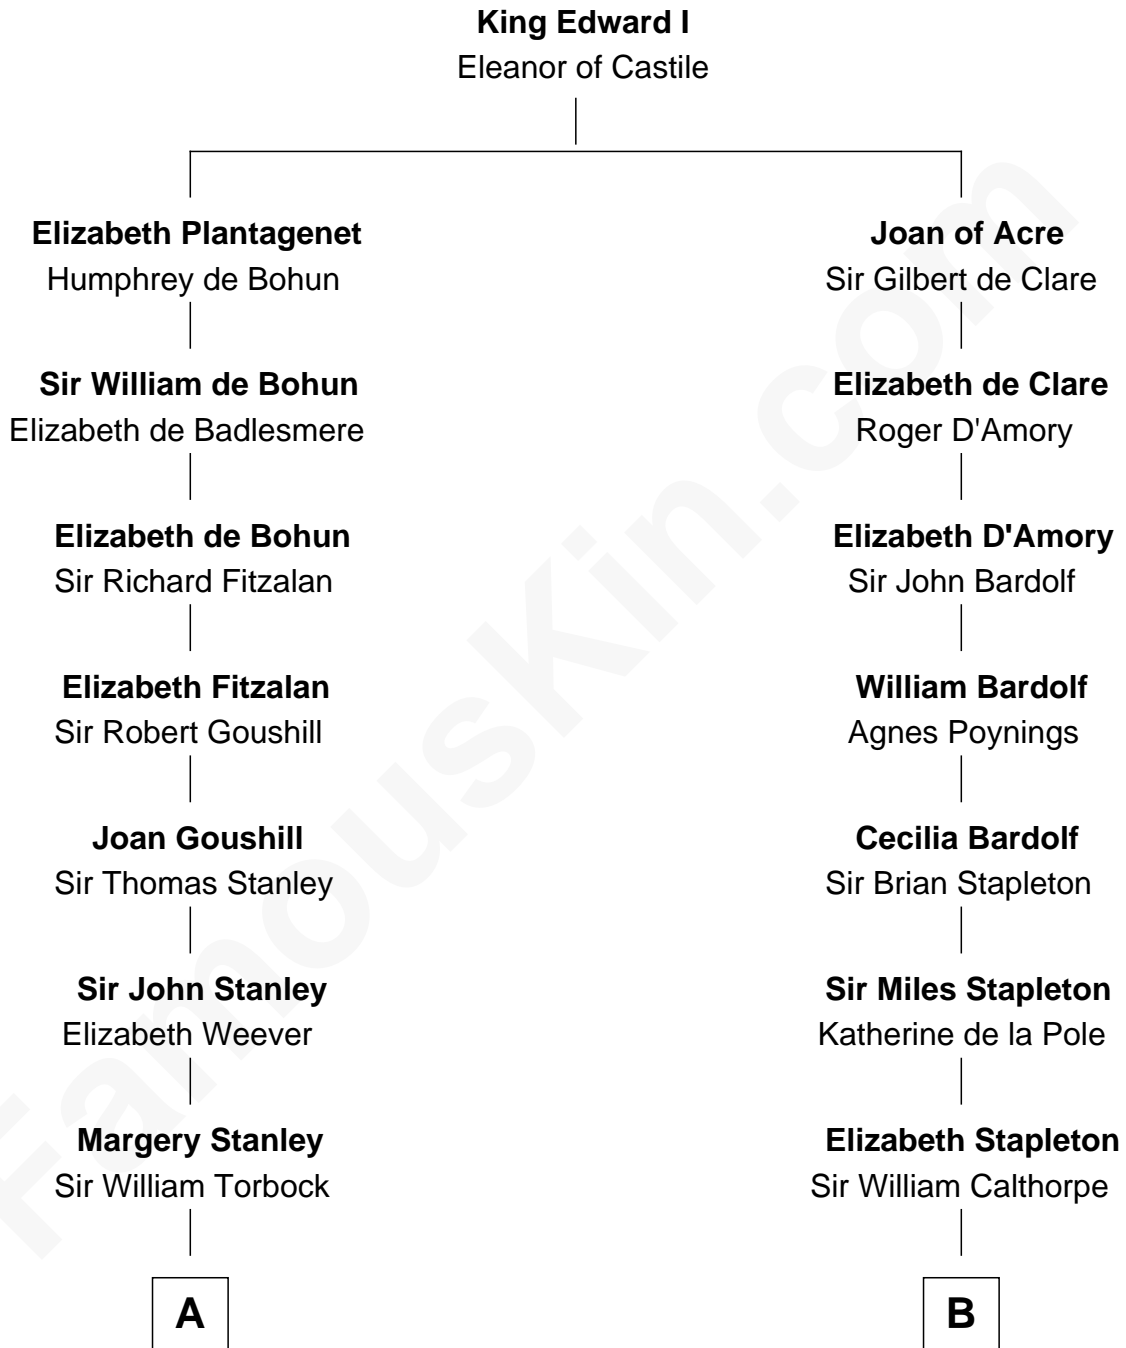

# FamousKin.com

## Relationship Chart of Buckminster Fuller

*Author, Architect, and Inventor*

19th cousin 2 times removed of

**Vachel Lindsay**  
*American Poet*

**C**

**Caroline Matilda Wolcott**

Martin Andrews

**Caroline Wolcott Andrews**