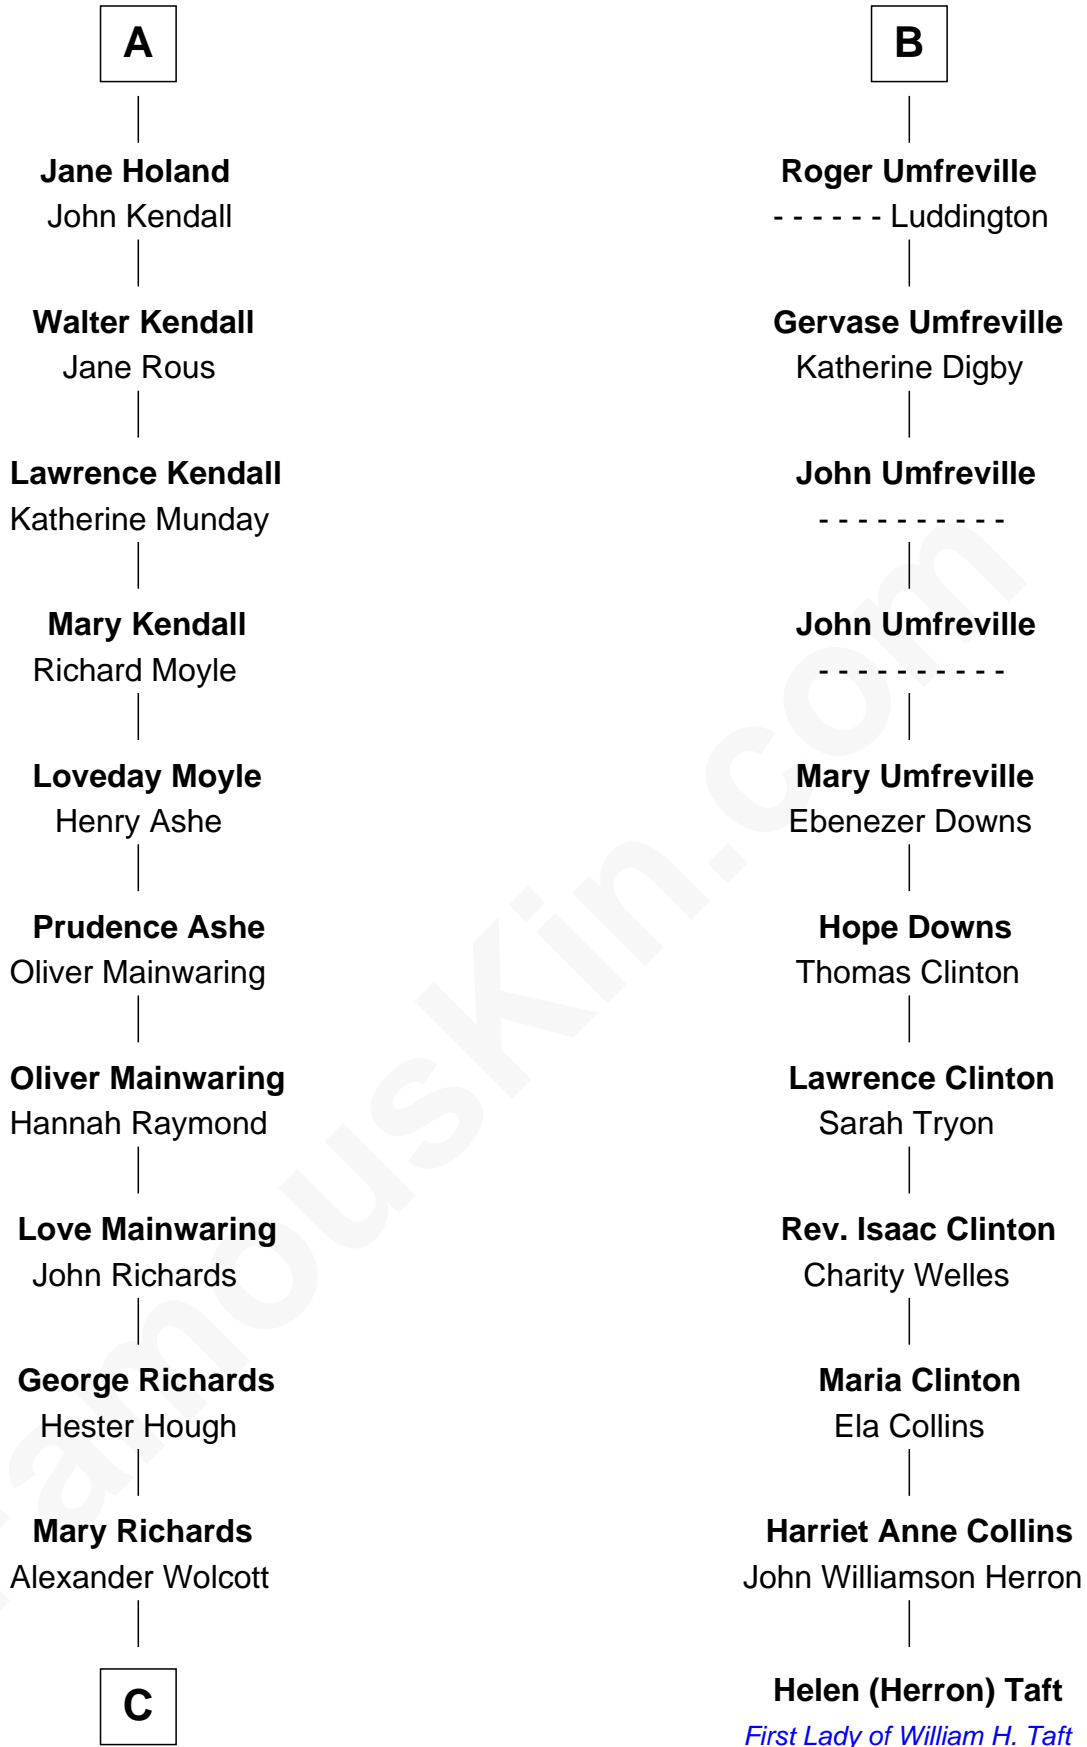

## Relationship Chart of

### Buckminster Fuller

*Author, Architect, and Inventor*

17th cousin 4 times removed of

### Helen (Herron) Taft

*First Lady of President William H. Taft*

**C**

—  
**Christopher Wolcott**

Lucy Parsons

—  
**Christopher Columbus Wolcott**

Susan Blinn

—  
**Caroline Matilda Wolcott**