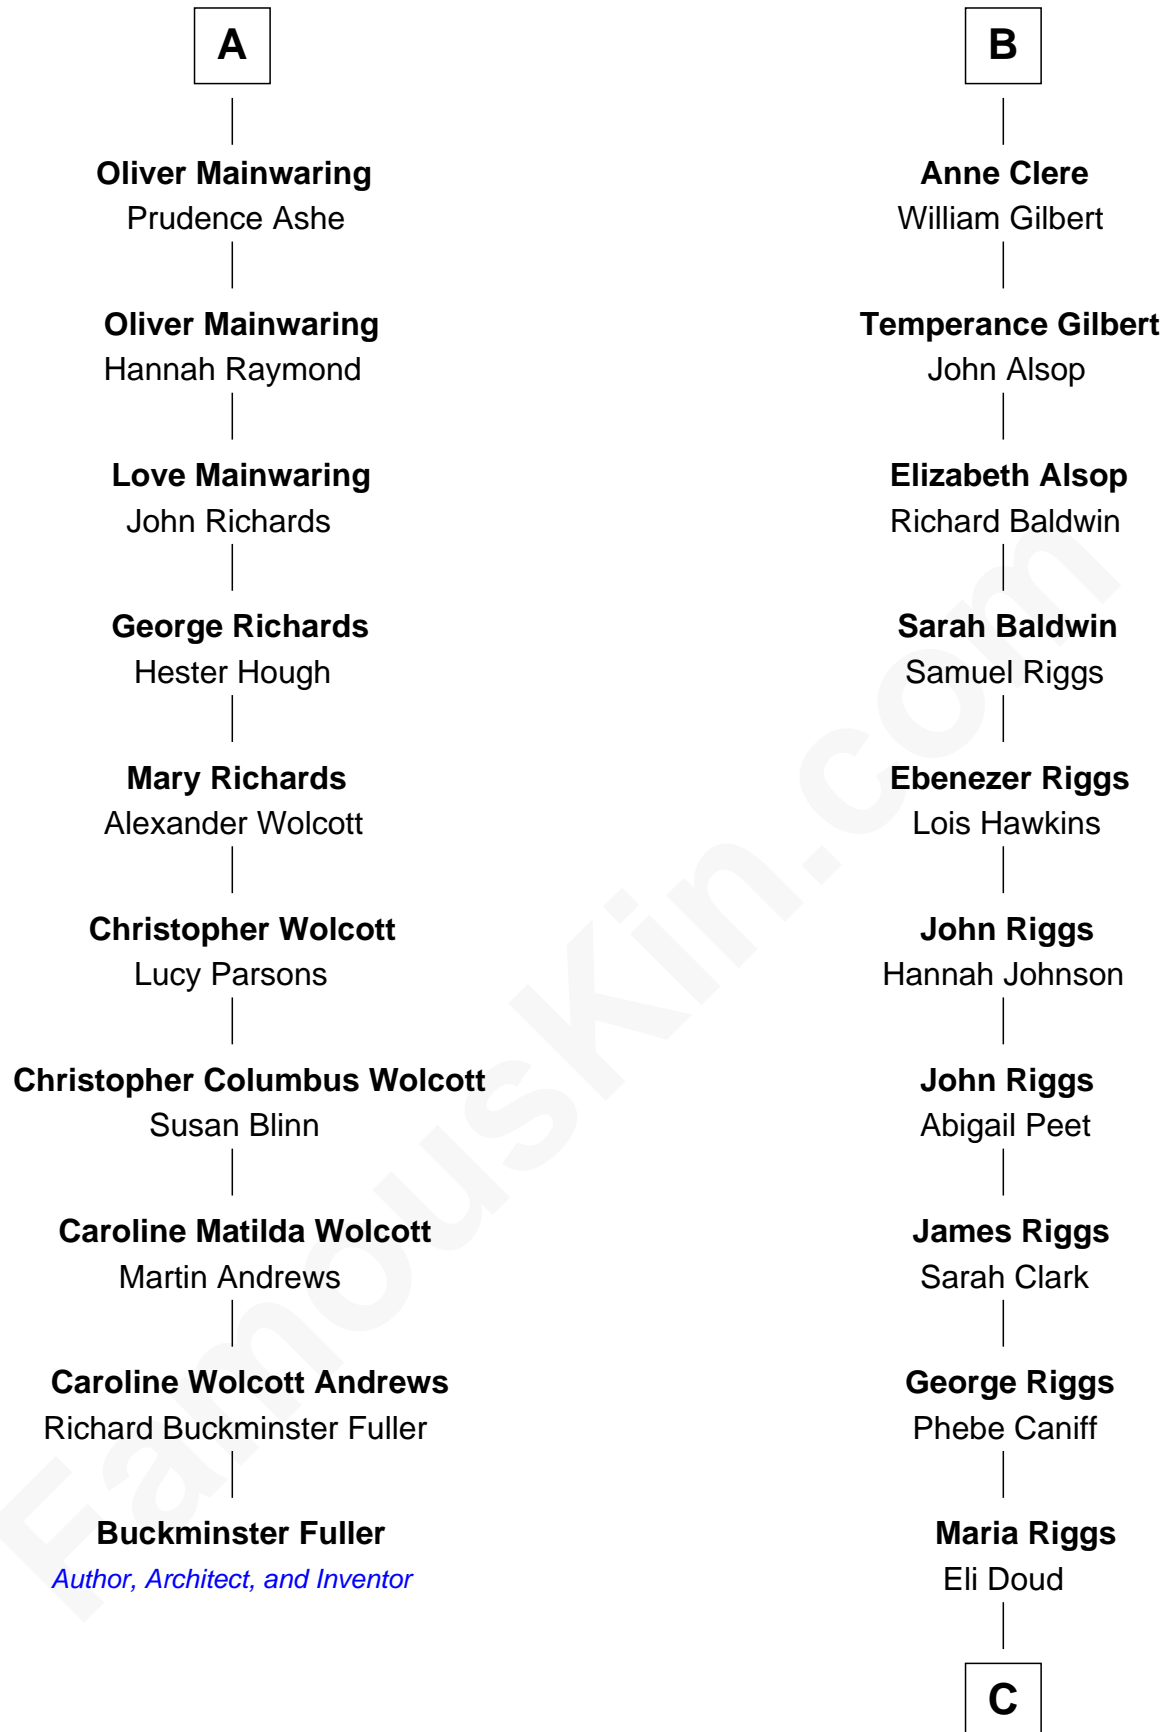

## Relationship Chart of Buckminster Fuller

*Author, Architect, and Inventor*

16th cousin 3 times removed of

**Mamie (Doud) Eisenhower**

*First Lady of President Dwight Eisenhower*

**Sir Richard Fitzalan**

**Joan Fitzalan**

Sir William Beauchamp

**Joan Beauchamp**

James Butler

**Sir Thomas Butler**

Anne Hankeford

**Margaret Butler**

Sir William Boleyn

**Alice Boleyn**

Sir Robert Clere

**Sir John Clere**

Anne Tyrrell

**Sir Edmund Clere**

Frances Fulmerston

**B**

C

**Royal Houghton Doud**

Mary Cornelia Sheldon

**John Sheldon Doud**

Elivera Mathilda Carlson

**Mamie (Doud) Eisenhower**

*First Lady of Dwight Eisenhower*

FamousKin.com