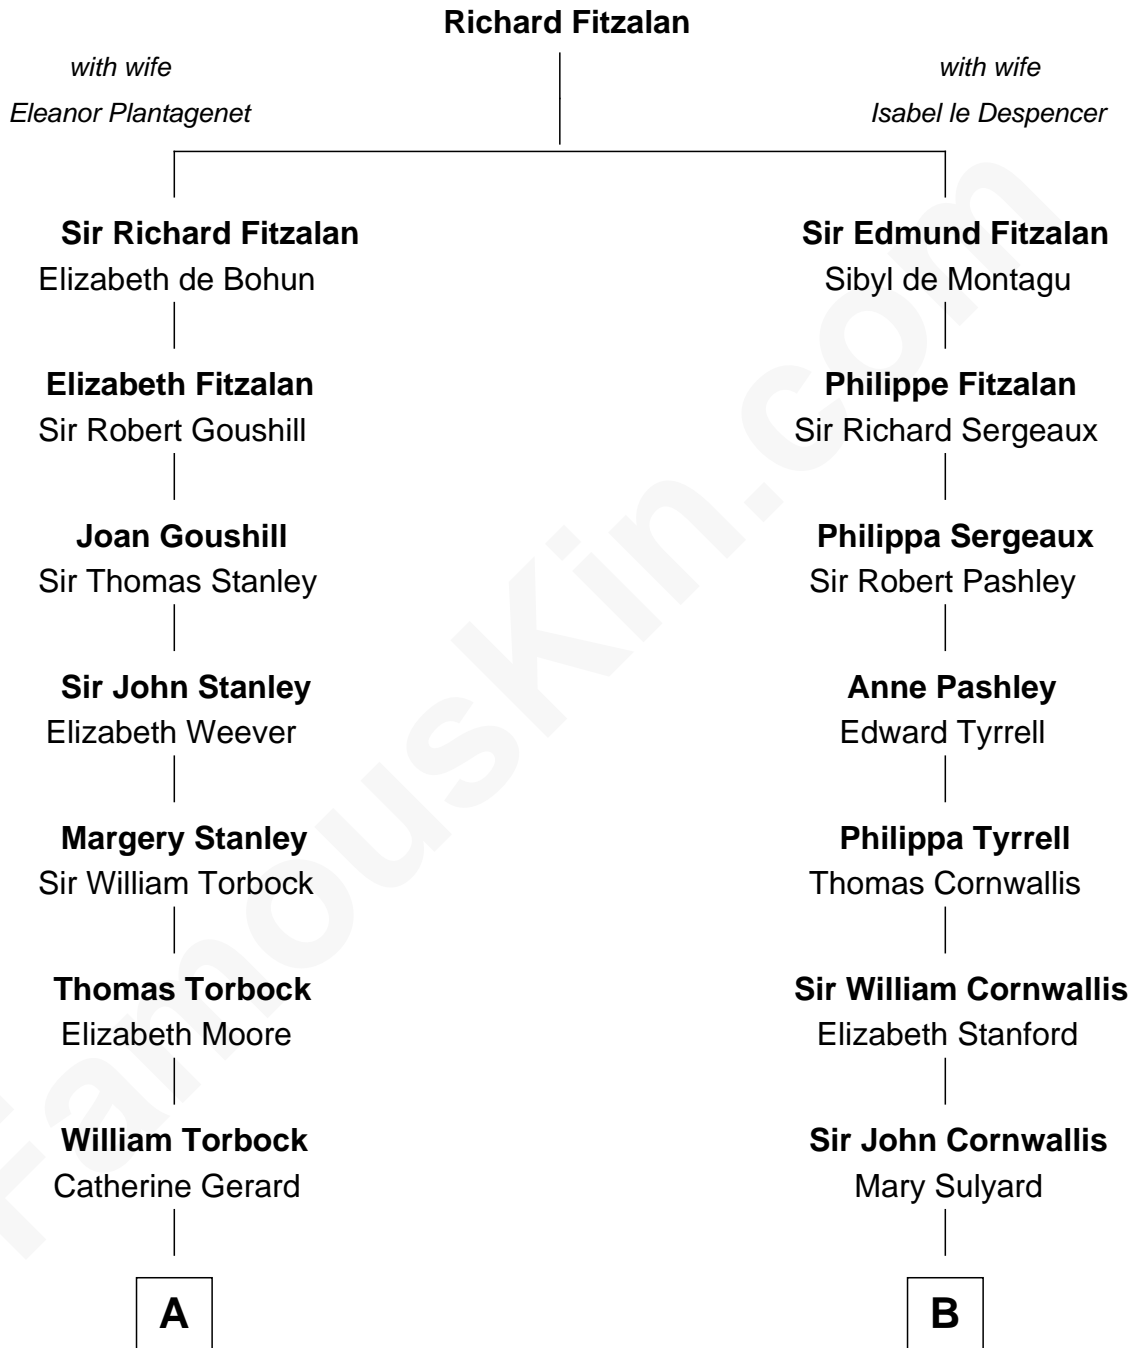

FamousKin.com

Relationship Chart of

Buckminster Fuller

Author, Architect, and Inventor

17th cousin 1 time removed of

Ellen Louise (Axson) Wilson

First Lady of President Woodrow Wilson

C

Rev. Samuel Edward Axson

Margaret Jane Hoyt

Ellen Louise (Axson) Wilson

First Lady of Woodrow Wilson

FamousKin.com