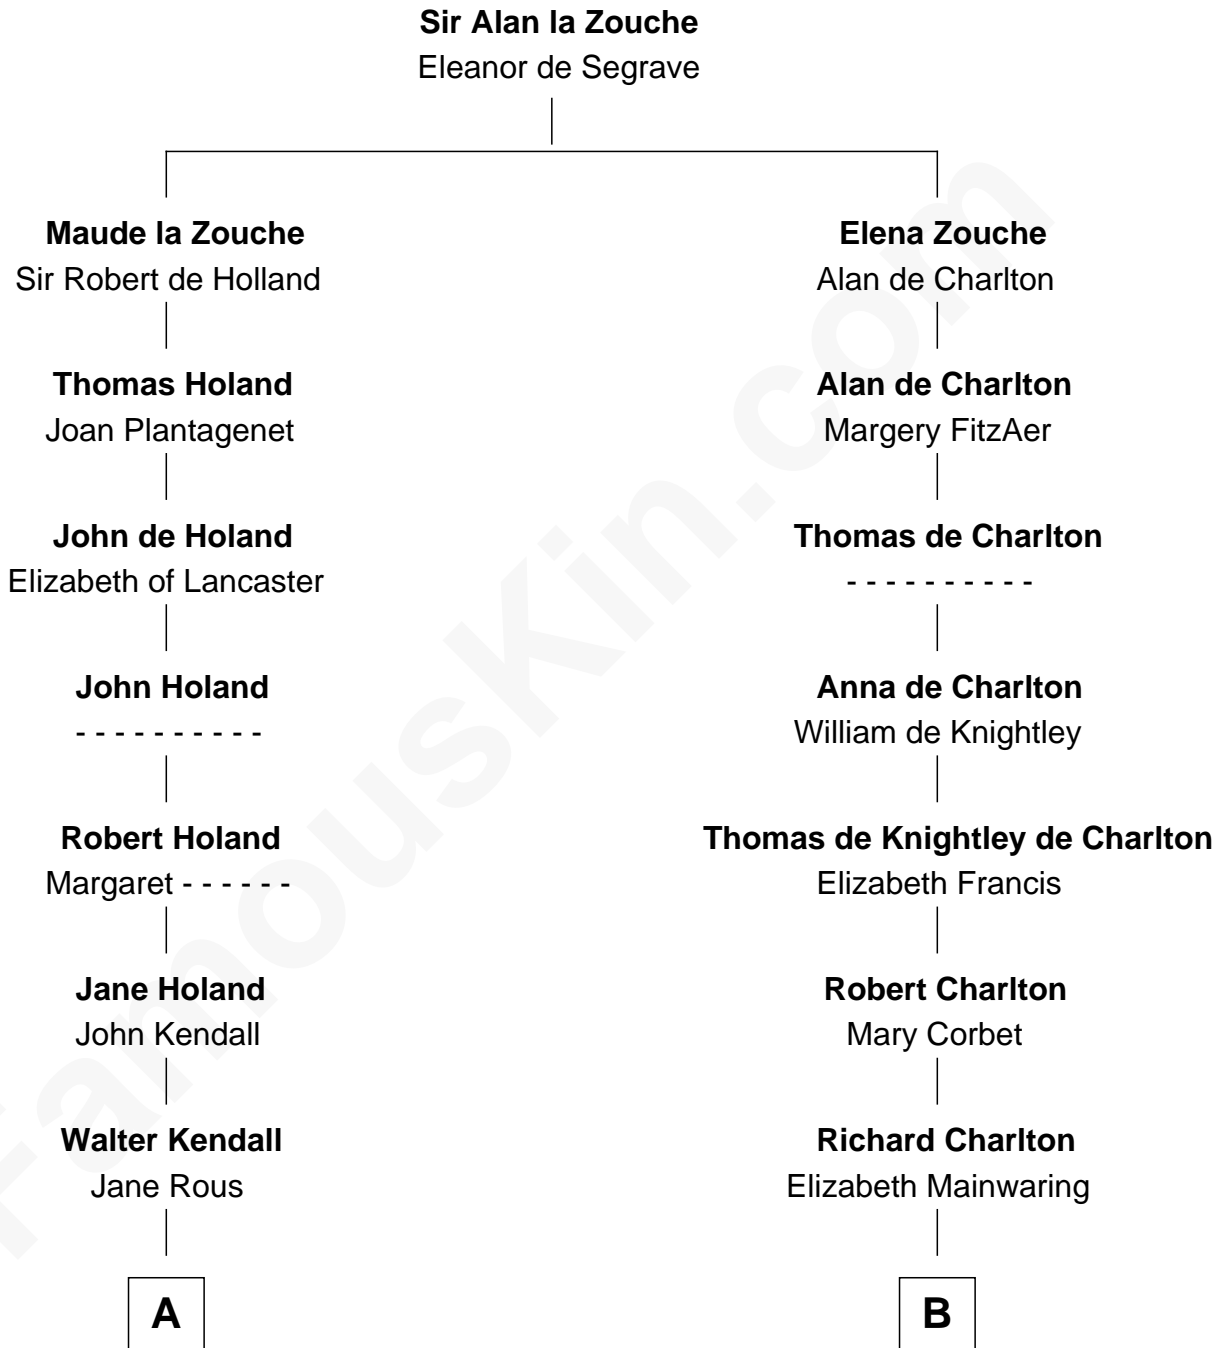

FamousKin.com

Relationship Chart of

Buckminster Fuller

Author, Architect, and Inventor

15th cousin 4 times removed of

Samuel Prescott

Completed Paul Revere's Midnight Ride

C

—
Caroline Matilda Wolcott

Martin Andrews

—
Caroline Wolcott Andrews

Richard Buckminster Fuller

—
Buckminster Fuller

Author, Architect, and Inventor

FamousKin.com