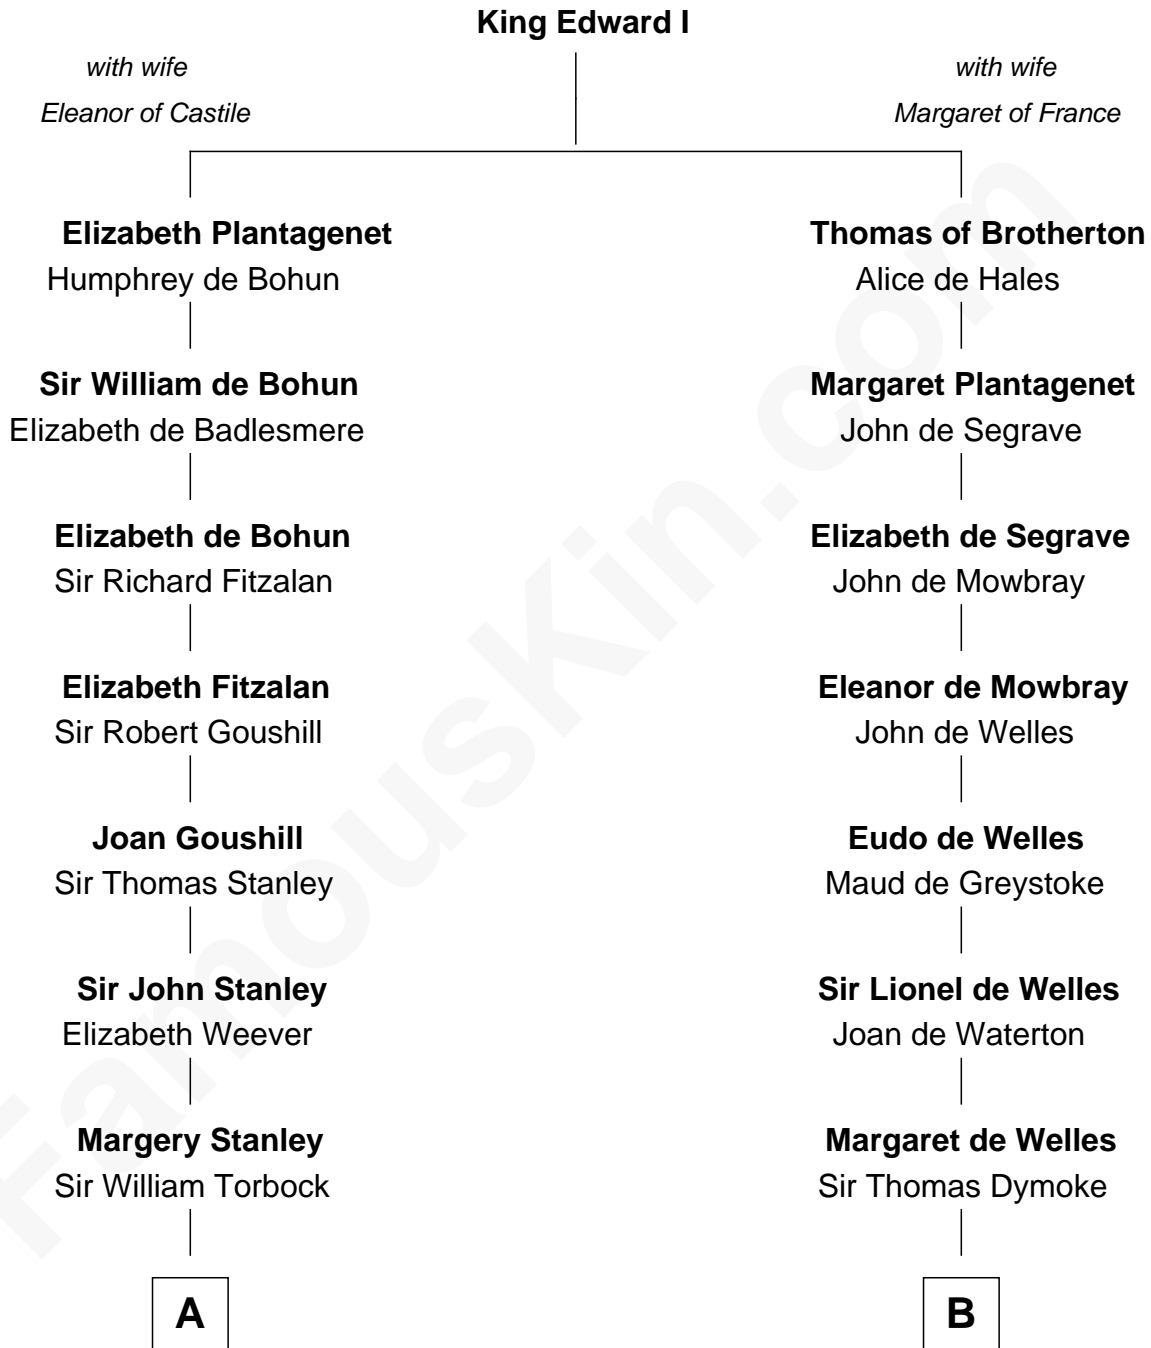

## Relationship Chart of

### Buckminster Fuller

*Author, Architect, and Inventor*

19th cousin 1 time removed of

**John Fremont Hill**

*45th Governor of Maine*

**C**

**Caroline Matilda Wolcott**

Martin Andrews