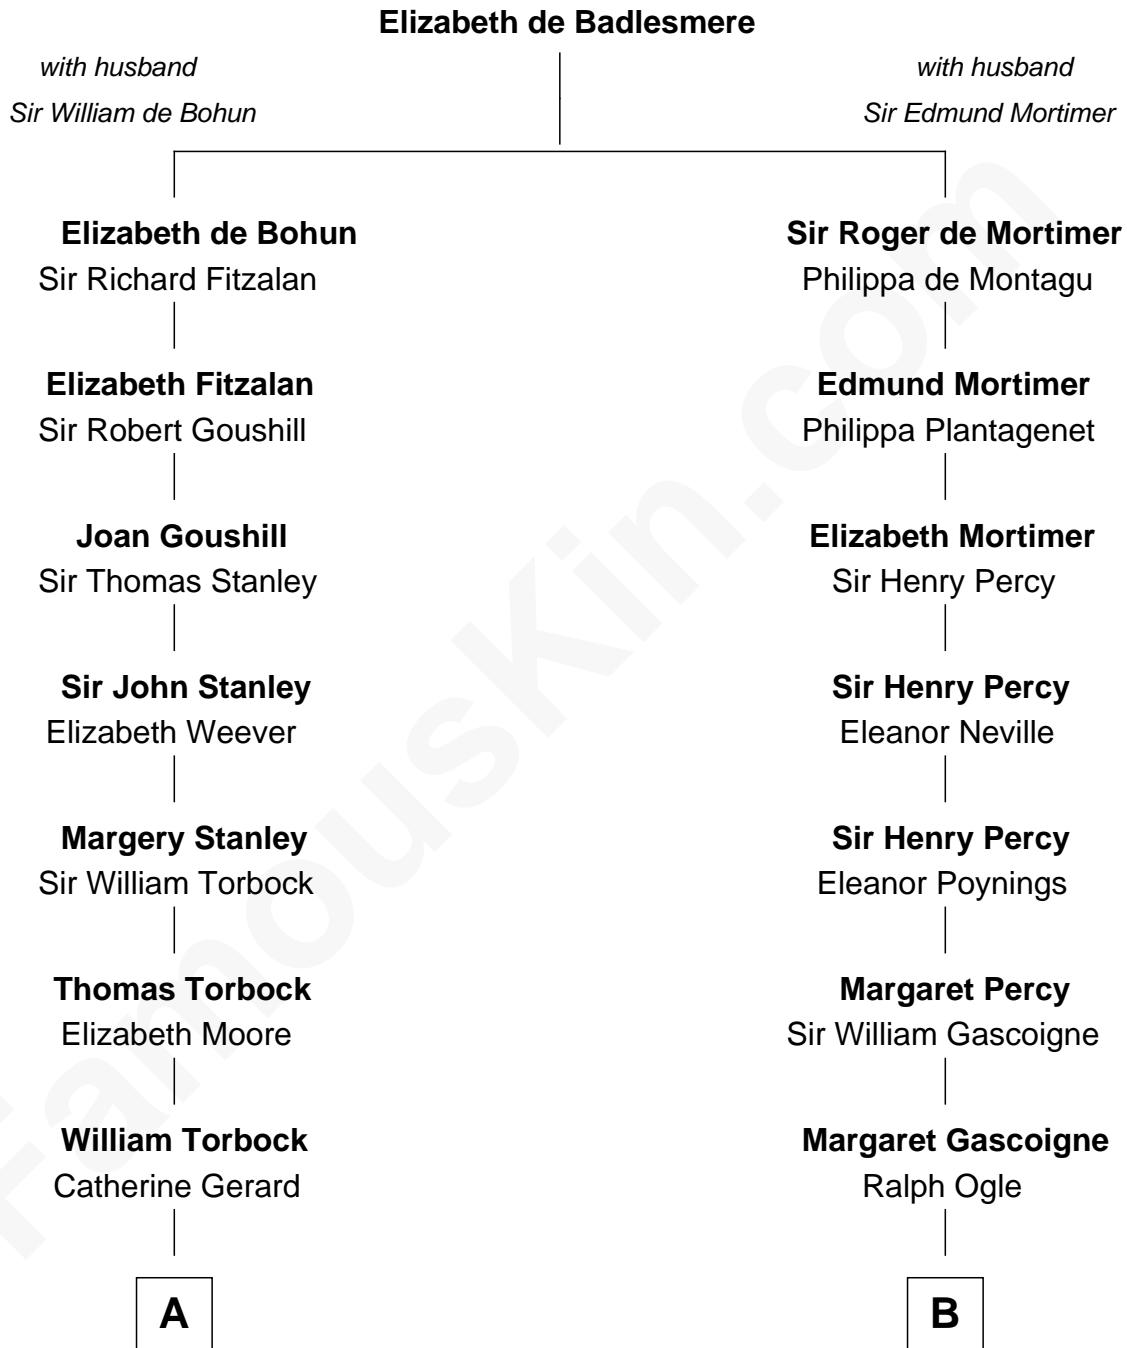

FamousKin.com

Relationship Chart of

Buckminster Fuller

Author, Architect, and Inventor

17th cousin 3 times removed of

Brian Forster

TV Actor

C