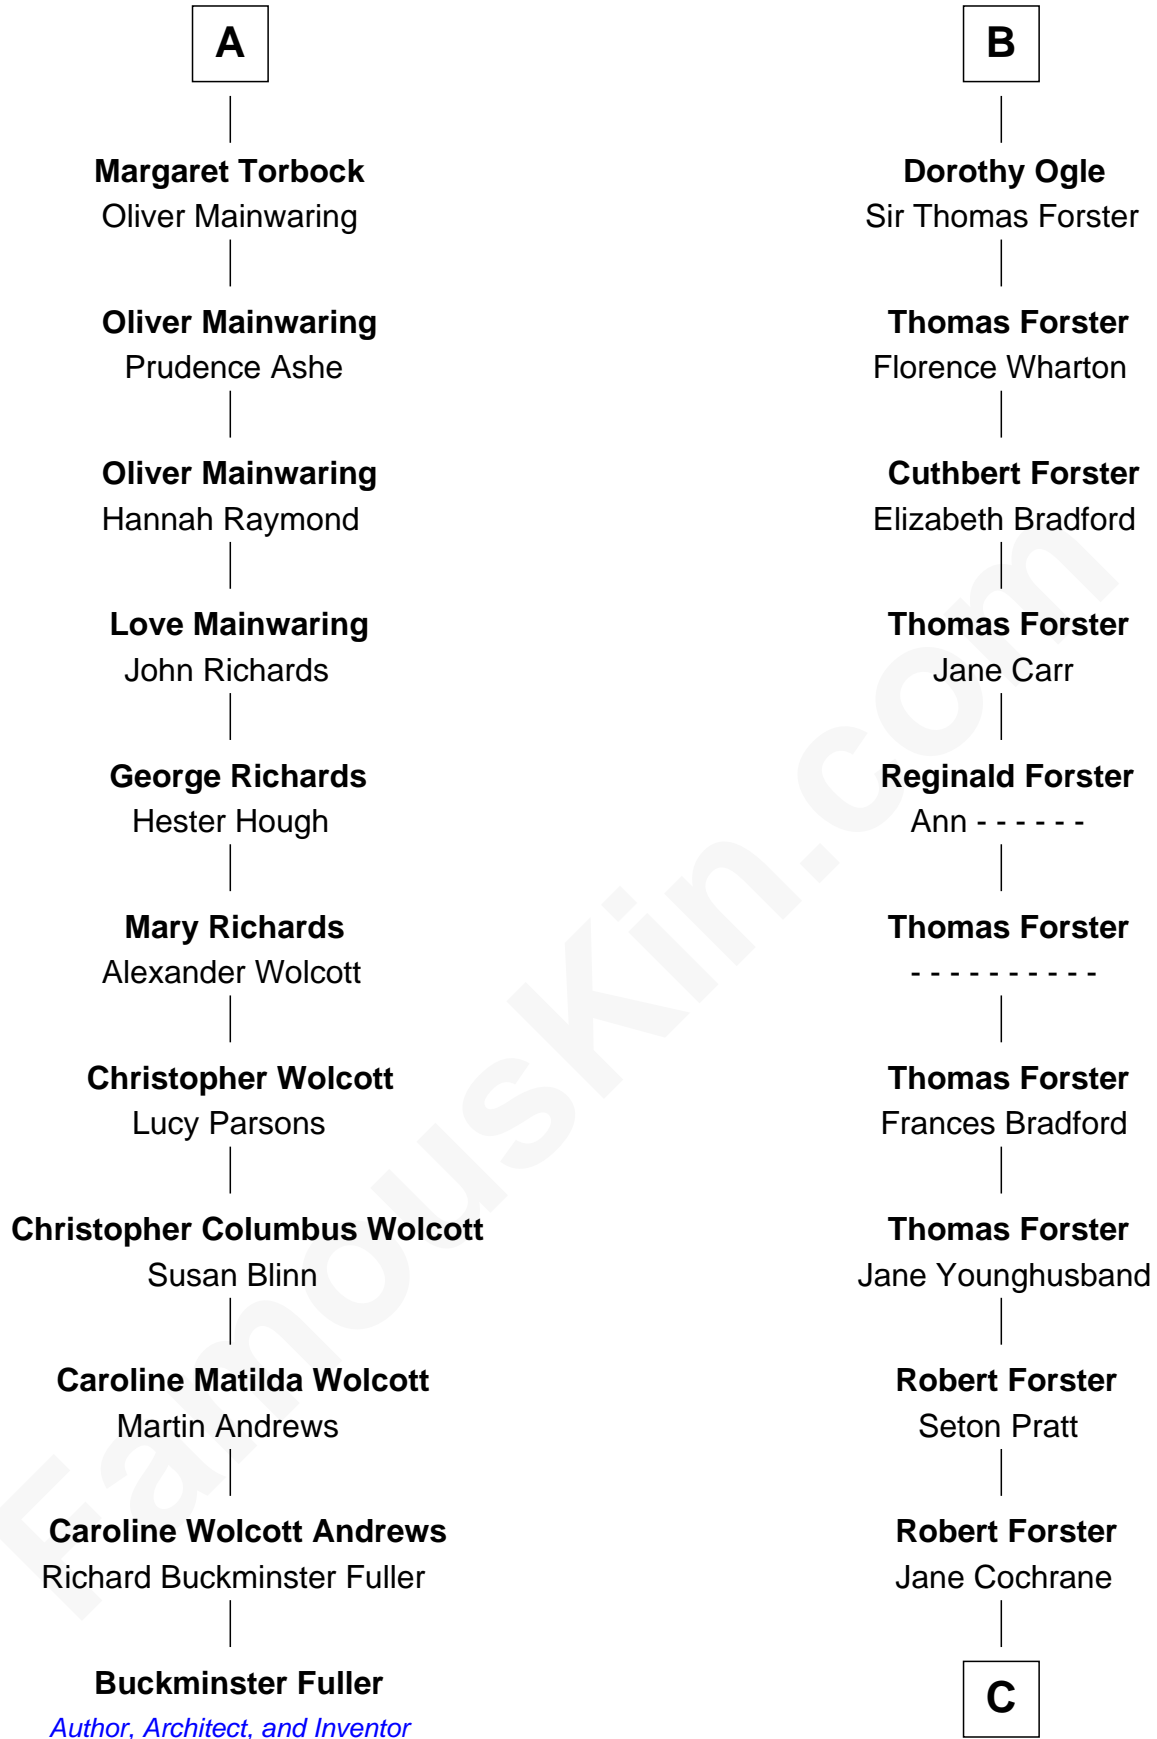

FamousKin.com

Relationship Chart of

Buckminster Fuller

Author, Architect, and Inventor

17th cousin 3 times removed of

Brian Forster

TV Actor

C

Lt-Col. Frederic Blanco Forster
Marian Jennette Sophia De Carteret

Frederic Percy Cochrane Forster
Alice Mary Biggs

Peter Cochrane Forster
Jennifer Dickens Downing

Brian Forster
TV Actor

FamousKin.com