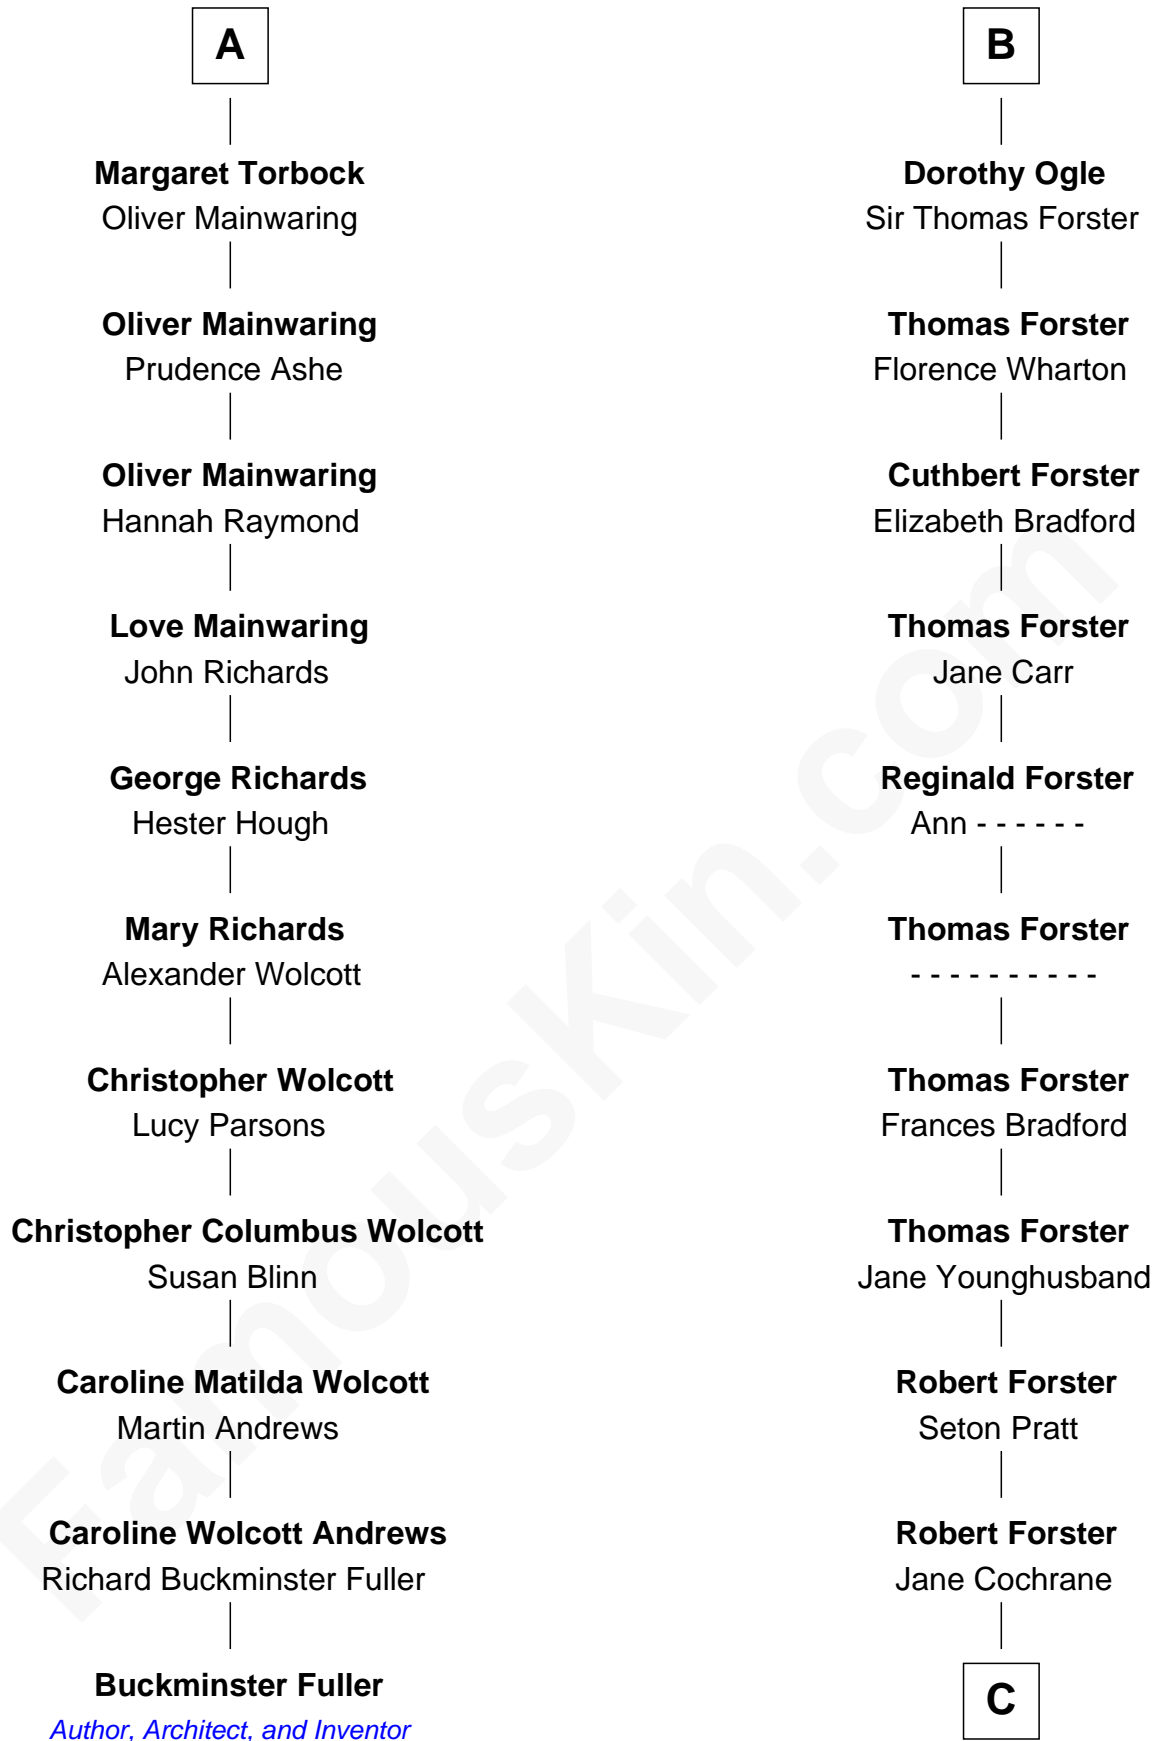

FamousKin.com

Relationship Chart of Buckminster Fuller

Author, Architect, and Inventor

17th cousin 2 times removed of

Peter Forster

TV and Movie Actor

C

Lt-Col. Frederic Blanco Forster
Marian Jennette Sophia De Carteret

Frederic Percy Cochrane Forster
Alice Mary Biggs

Peter Forster
TV and Movie Actor

FamousKin.com