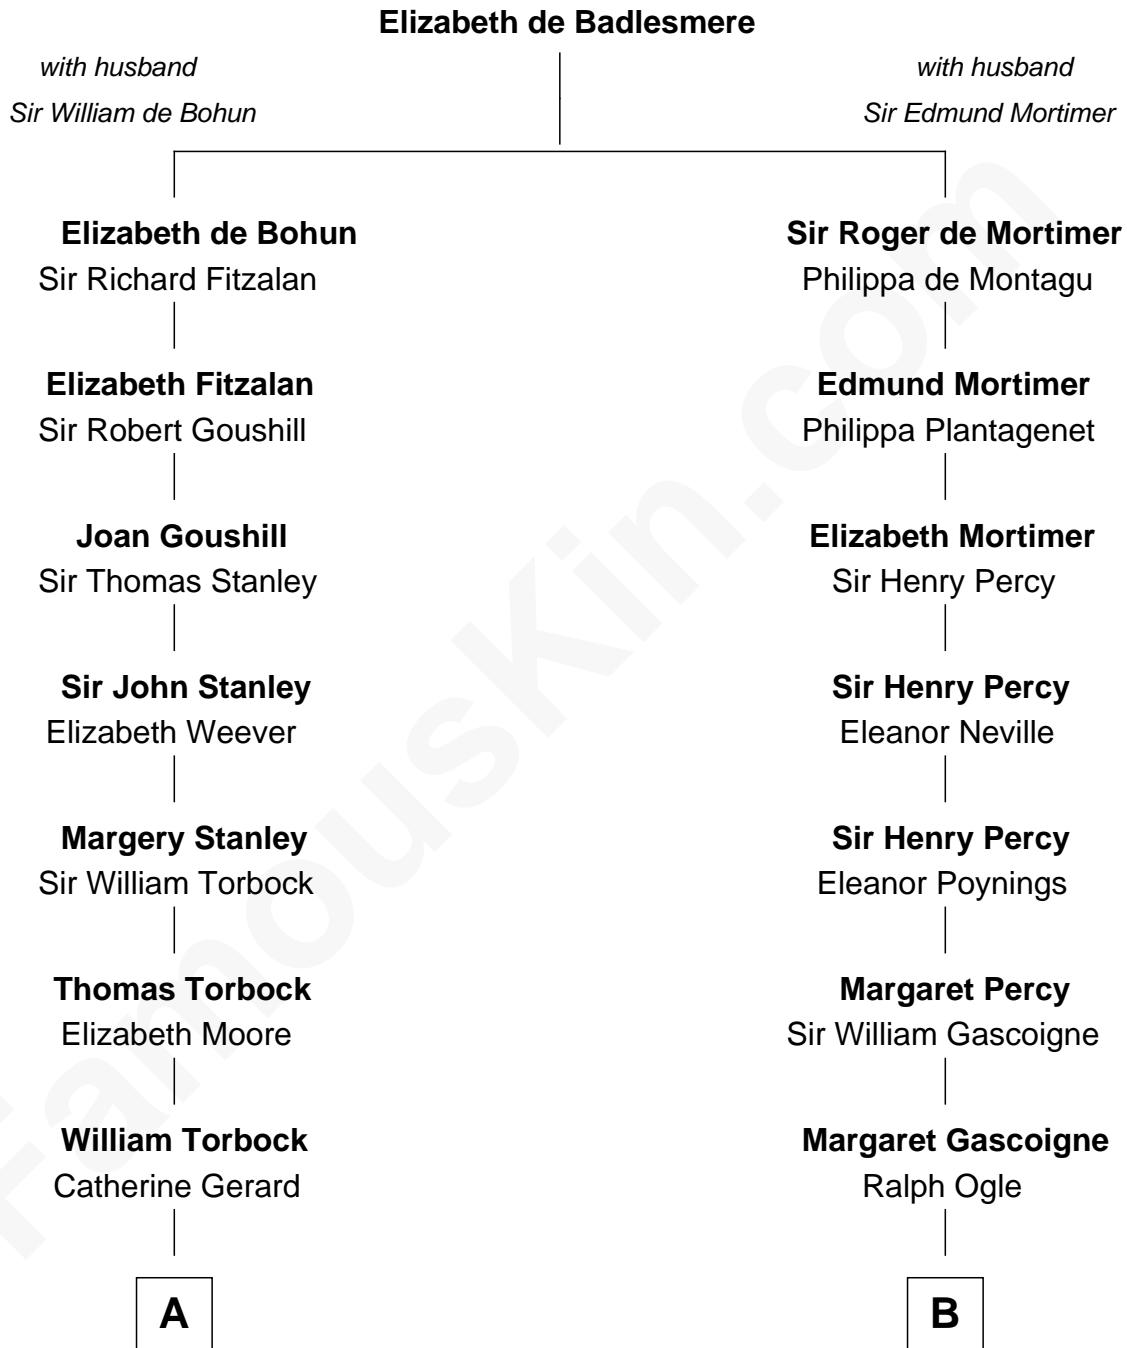

FamousKin.com

Relationship Chart of Buckminster Fuller

Author, Architect, and Inventor

17th cousin 2 times removed of

Peter Forster

TV and Movie Actor

C

Lt-Col. Frederic Blanco Forster
Marian Jennette Sophia De Carteret

Frederic Percy Cochrane Forster
Alice Mary Biggs

Peter Forster
TV and Movie Actor

FamousKin.com