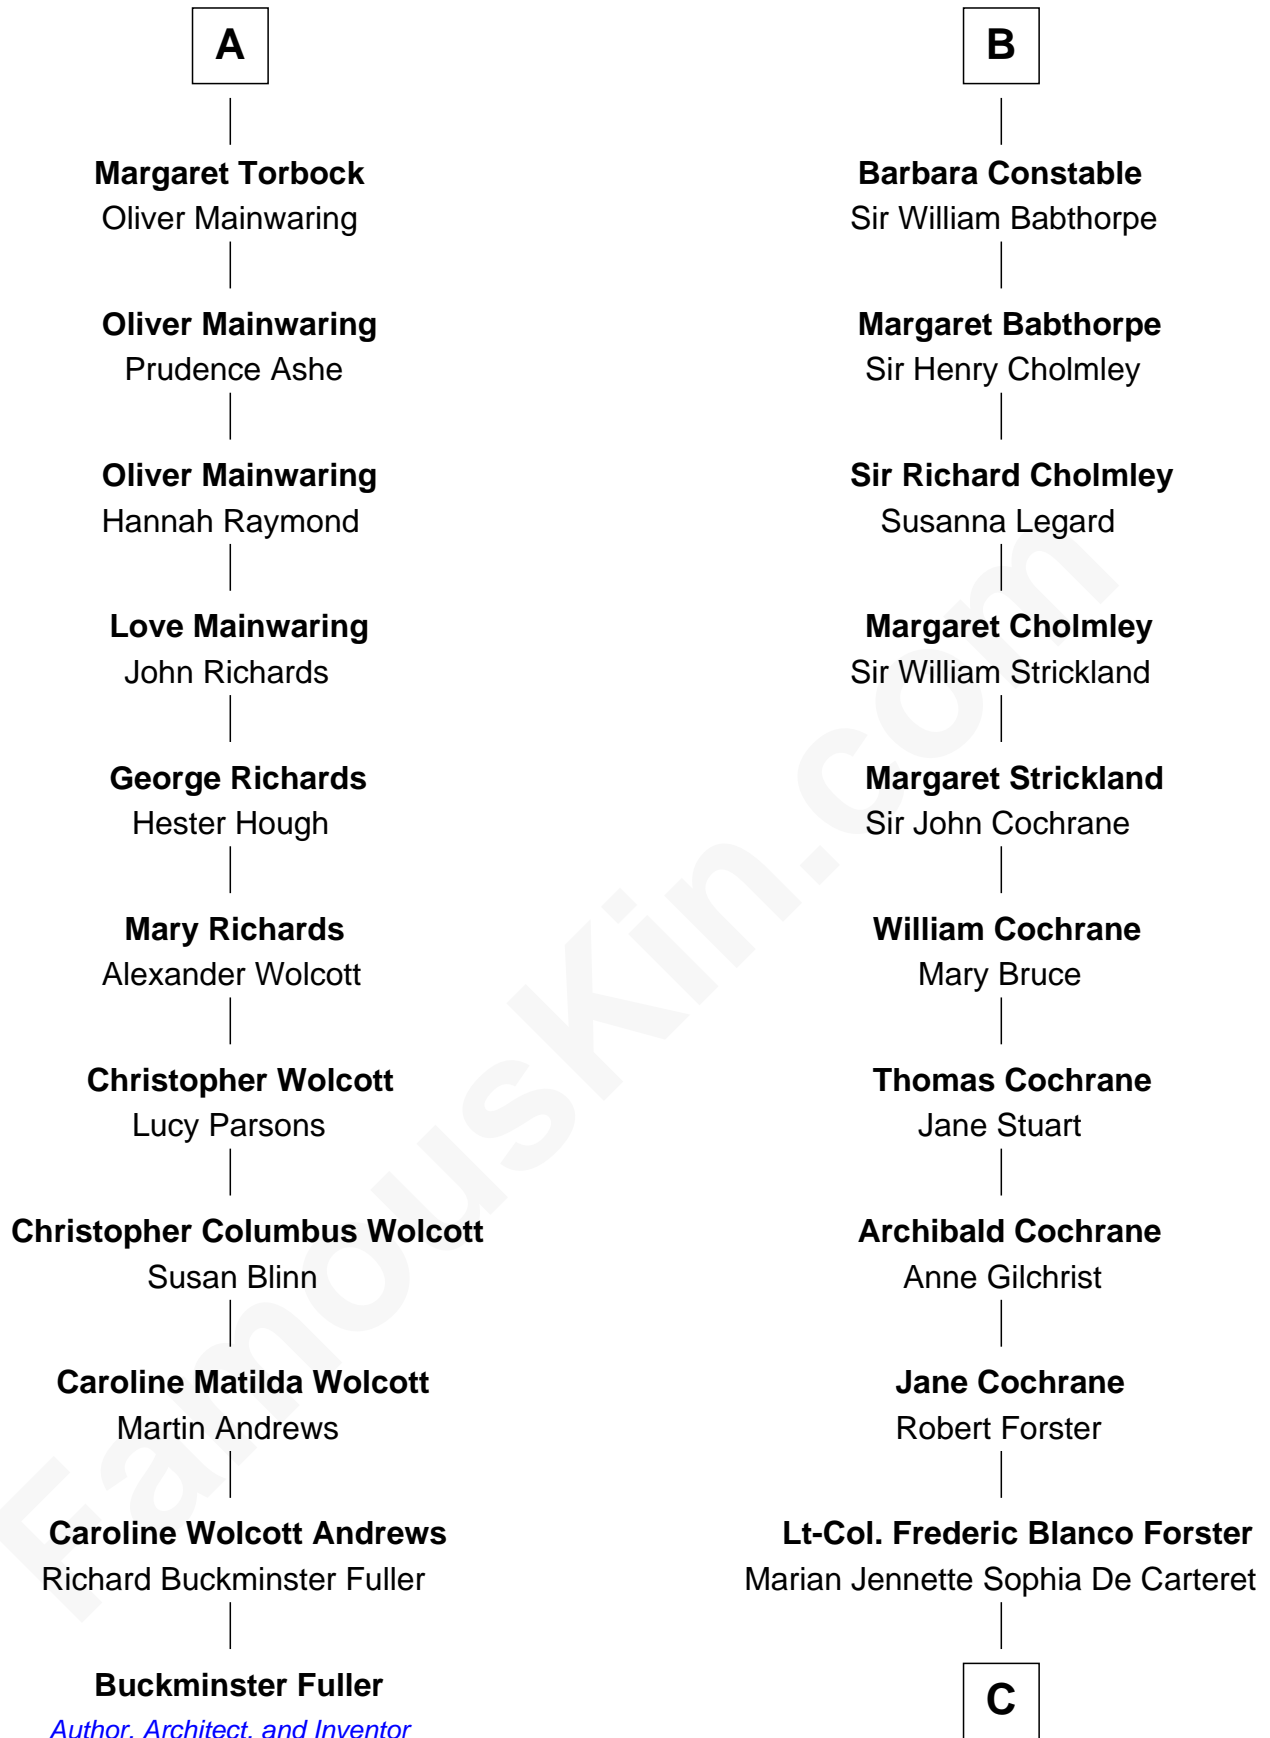

## Relationship Chart of

### Buckminster Fuller

*Author, Architect, and Inventor*

17th cousin 1 time removed of

**Peter Forster**

*TV and Movie Actor*

**C**

**Frederic Percy Cochrane Forster**

Alice Mary Biggs