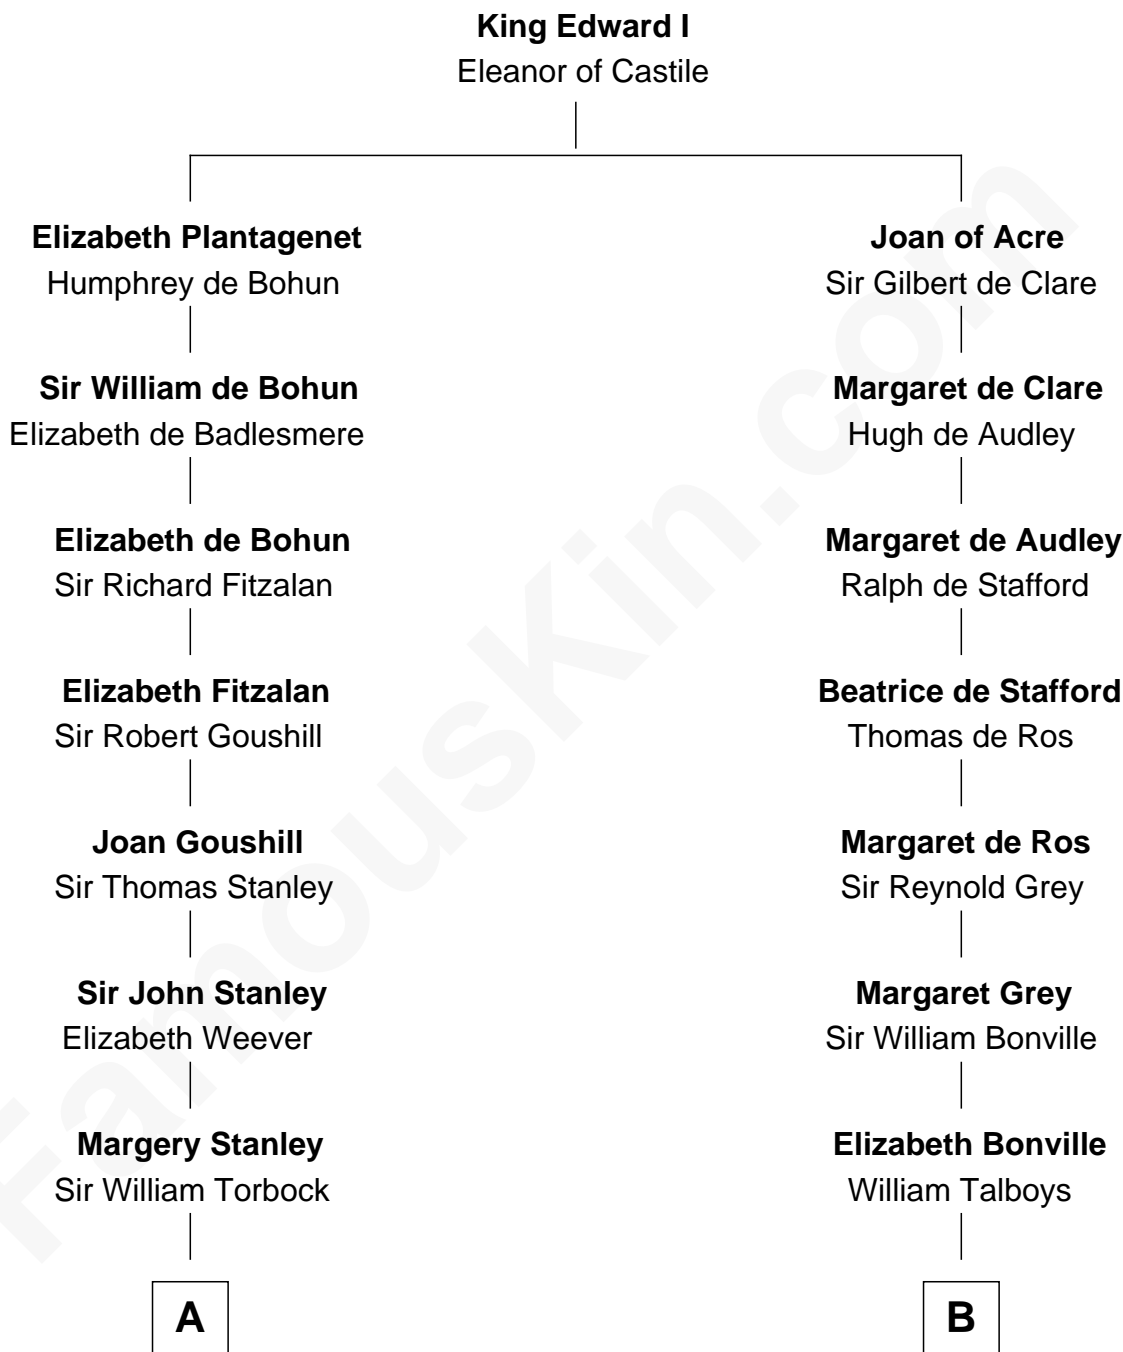

**FamousKin.com**  
**Relationship Chart of**  
**Buckminster Fuller**  
*Author, Architect, and Inventor*

19th cousin 2 times removed of

**Katharine Hepburn**  
*Movie Actress*

**C**

**Caroline Matilda Wolcott**

Martin Andrews

**Caroline Wolcott Andrews**

Richard Buckminster Fuller

**Buckminster Fuller**

*Author, Architect, and Inventor*

**D**

**Erastus Spalding**

Jennet Mack