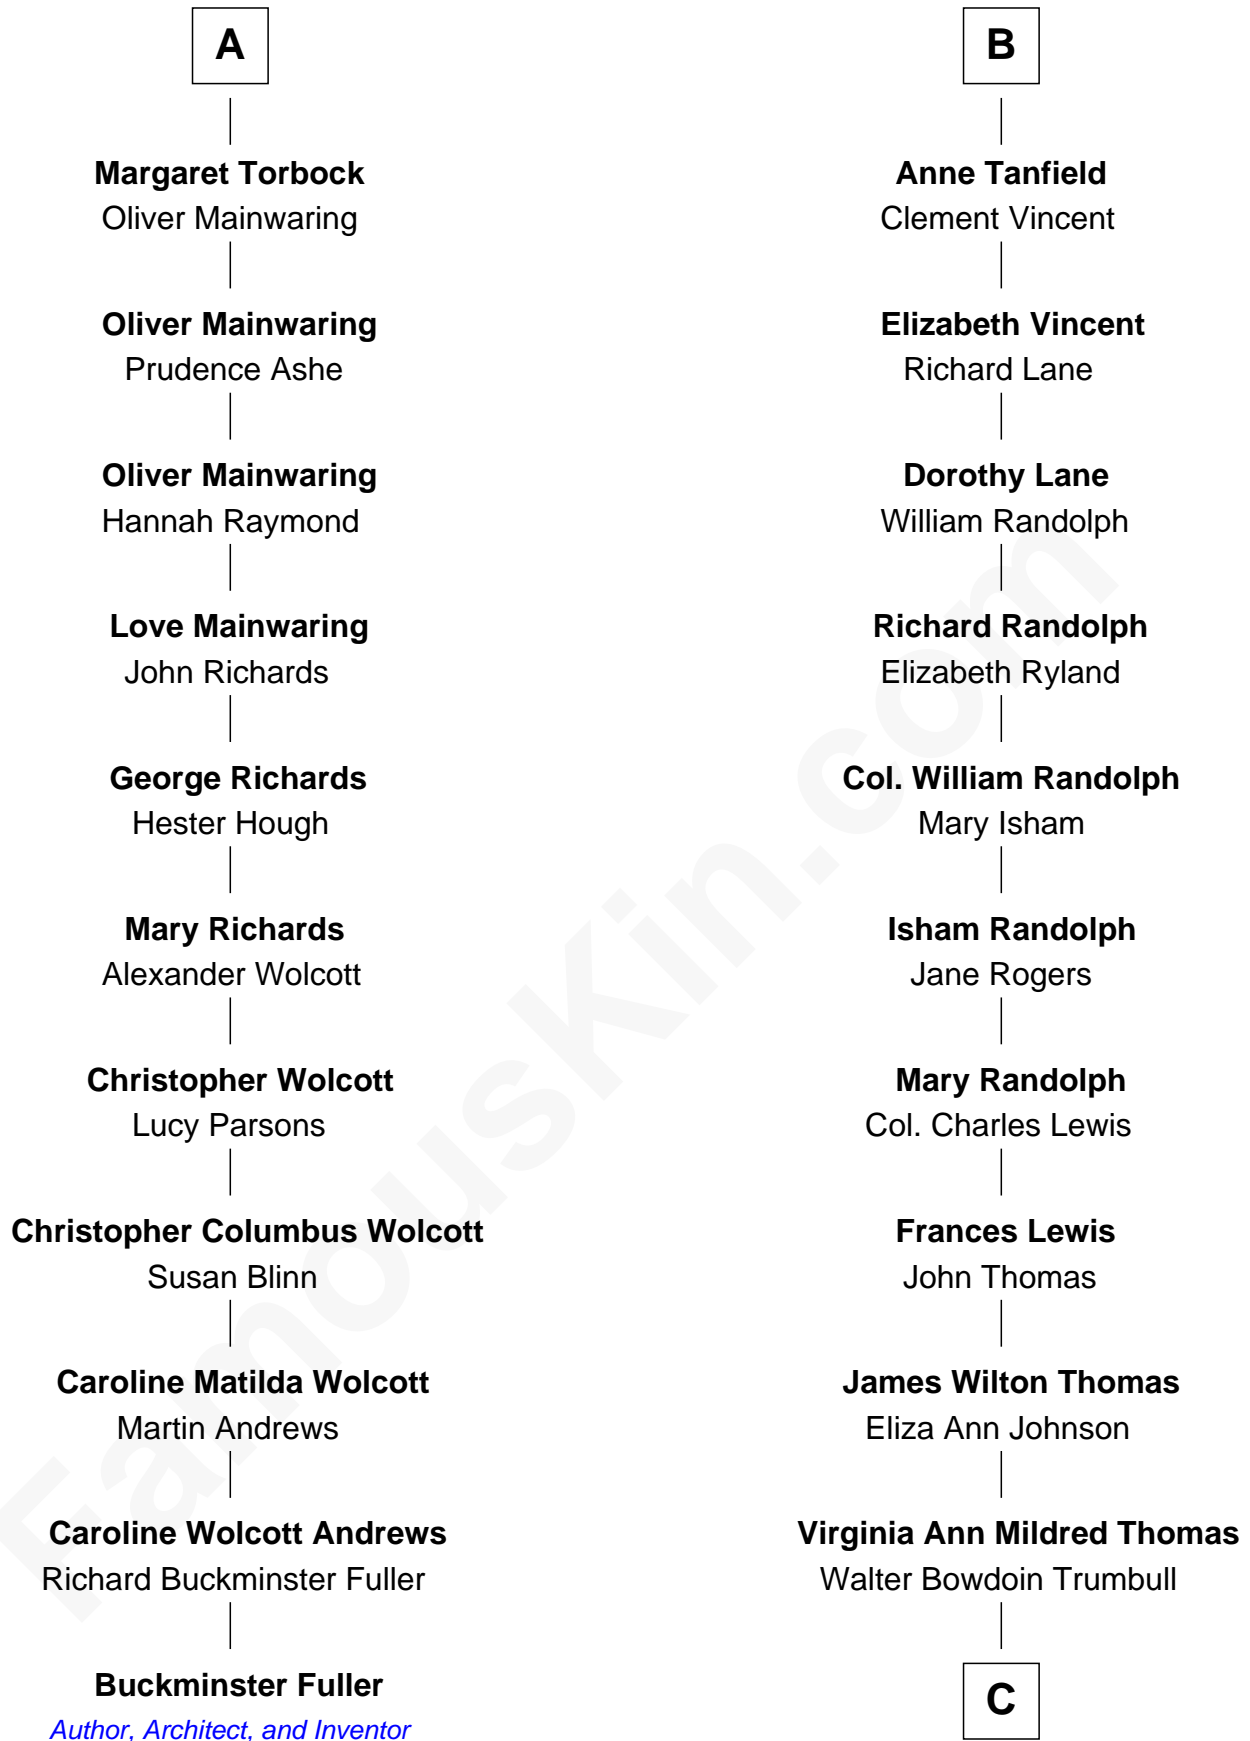

FamousKin.com

Relationship Chart of

Buckminster Fuller

Author, Architect, and Inventor

17th cousin 3 times removed of

Douglas Trumbull

Film Special Effects Pioneer

Elizabeth de Badlesmere

Sir William de Bohun

C

Robert Morris Wilton Trumbull

Emily Shurtleff

Morris Kinnard Trumbull

Alice G. Greer

Donald Edmond Trumbull

Marcia Hunt