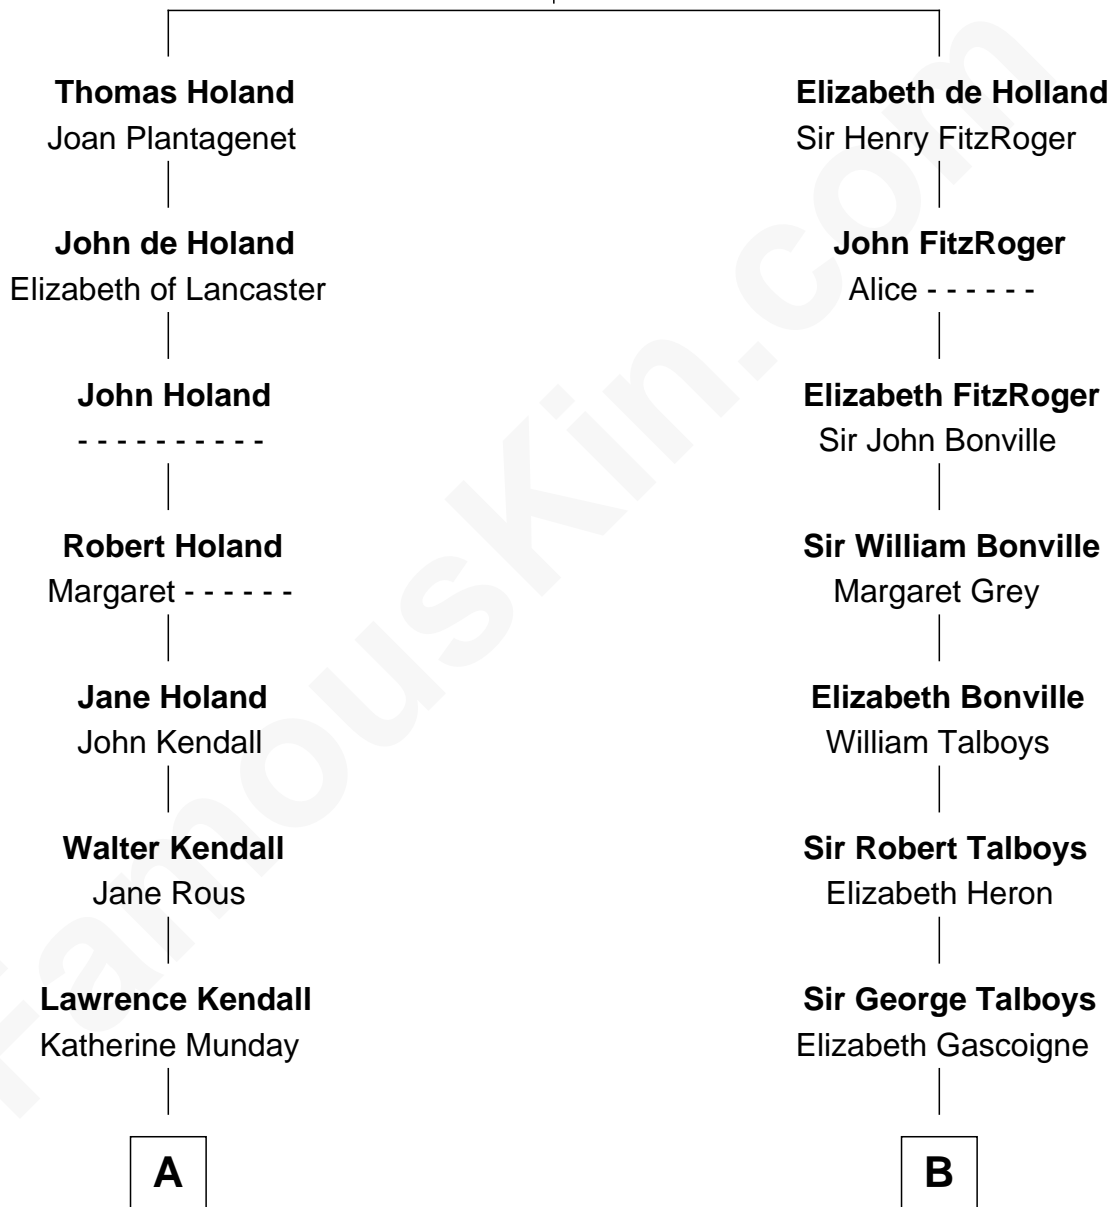

# FamousKin.com Relationship Chart of

**Buckminster Fuller**

*Author, Architect, and Inventor*

18th cousin 3 times removed of

**Douglas Trumbull**

*Film Special Effects Pioneer*

**Sir Robert de Holland**

Maude la Zouche

**C**

**Caroline Wolcott Andrews**

Richard Buckminster Fuller

**Buckminster Fuller**

*Author, Architect, and Inventor*

**D**

**Virginia Ann Mildred Thomas**

Walter Bowdoin Trumbull