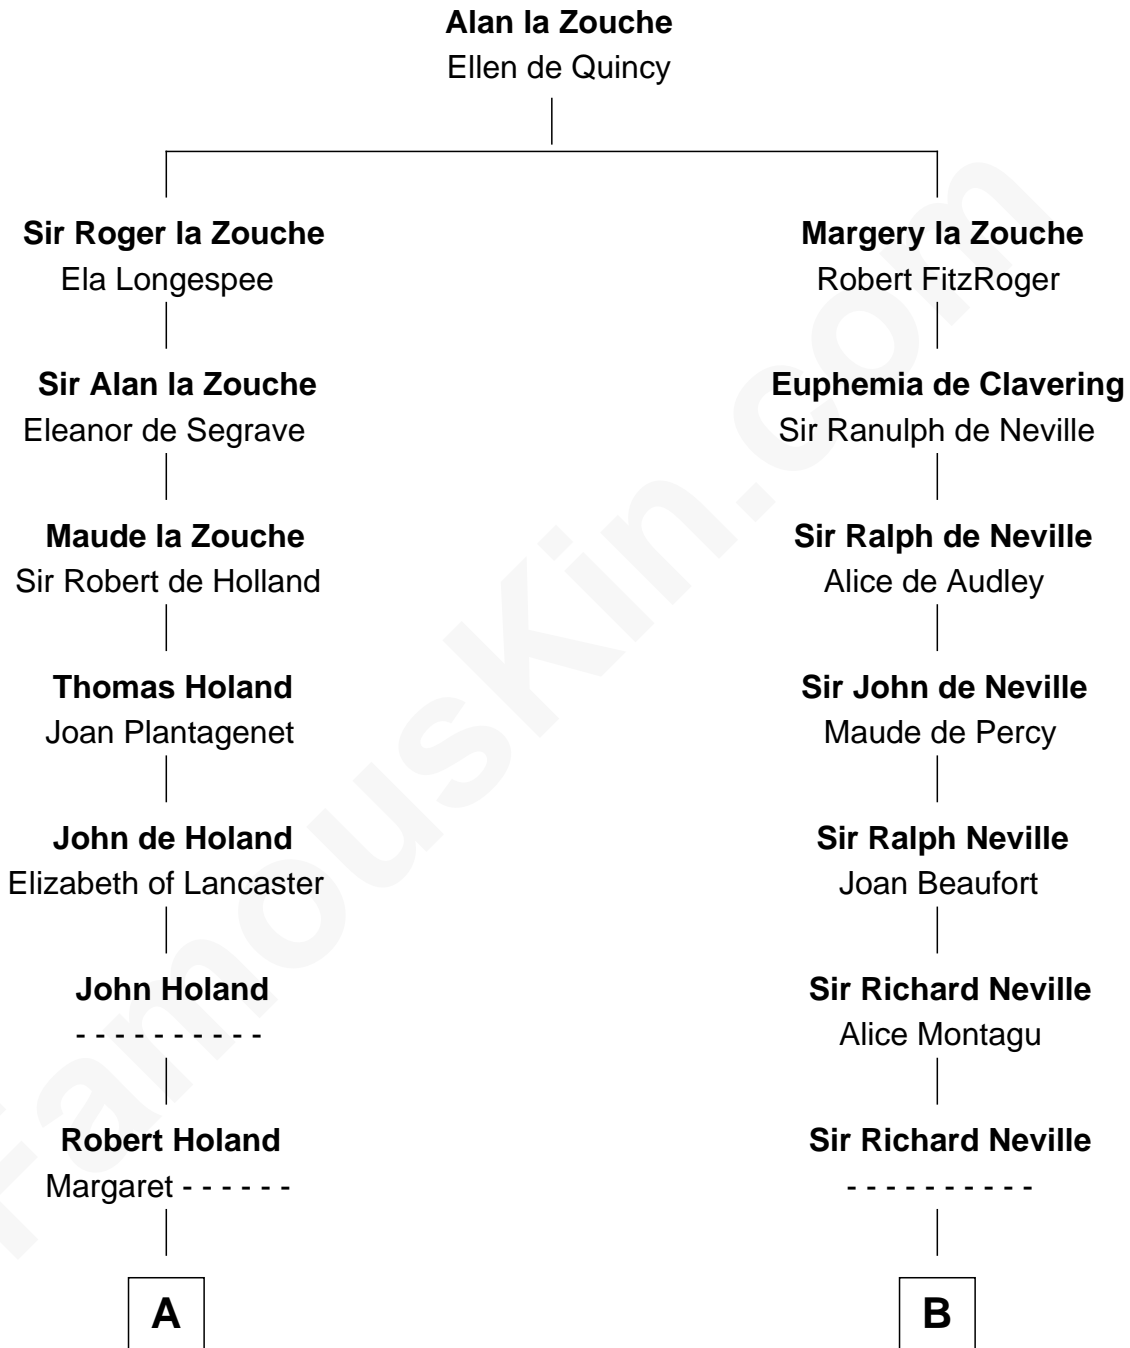

## Relationship Chart of

### Buckminster Fuller

*Author, Architect, and Inventor*

17th cousin 4 times removed of

### Fletcher Christian

*Leader of the mutiny on the Bounty*

THE "BOUNTY" AT OAHU

**C**

—  
**Christopher Wolcott**

Lucy Parsons

—  
**Christopher Columbus Wolcott**

Susan Blinn