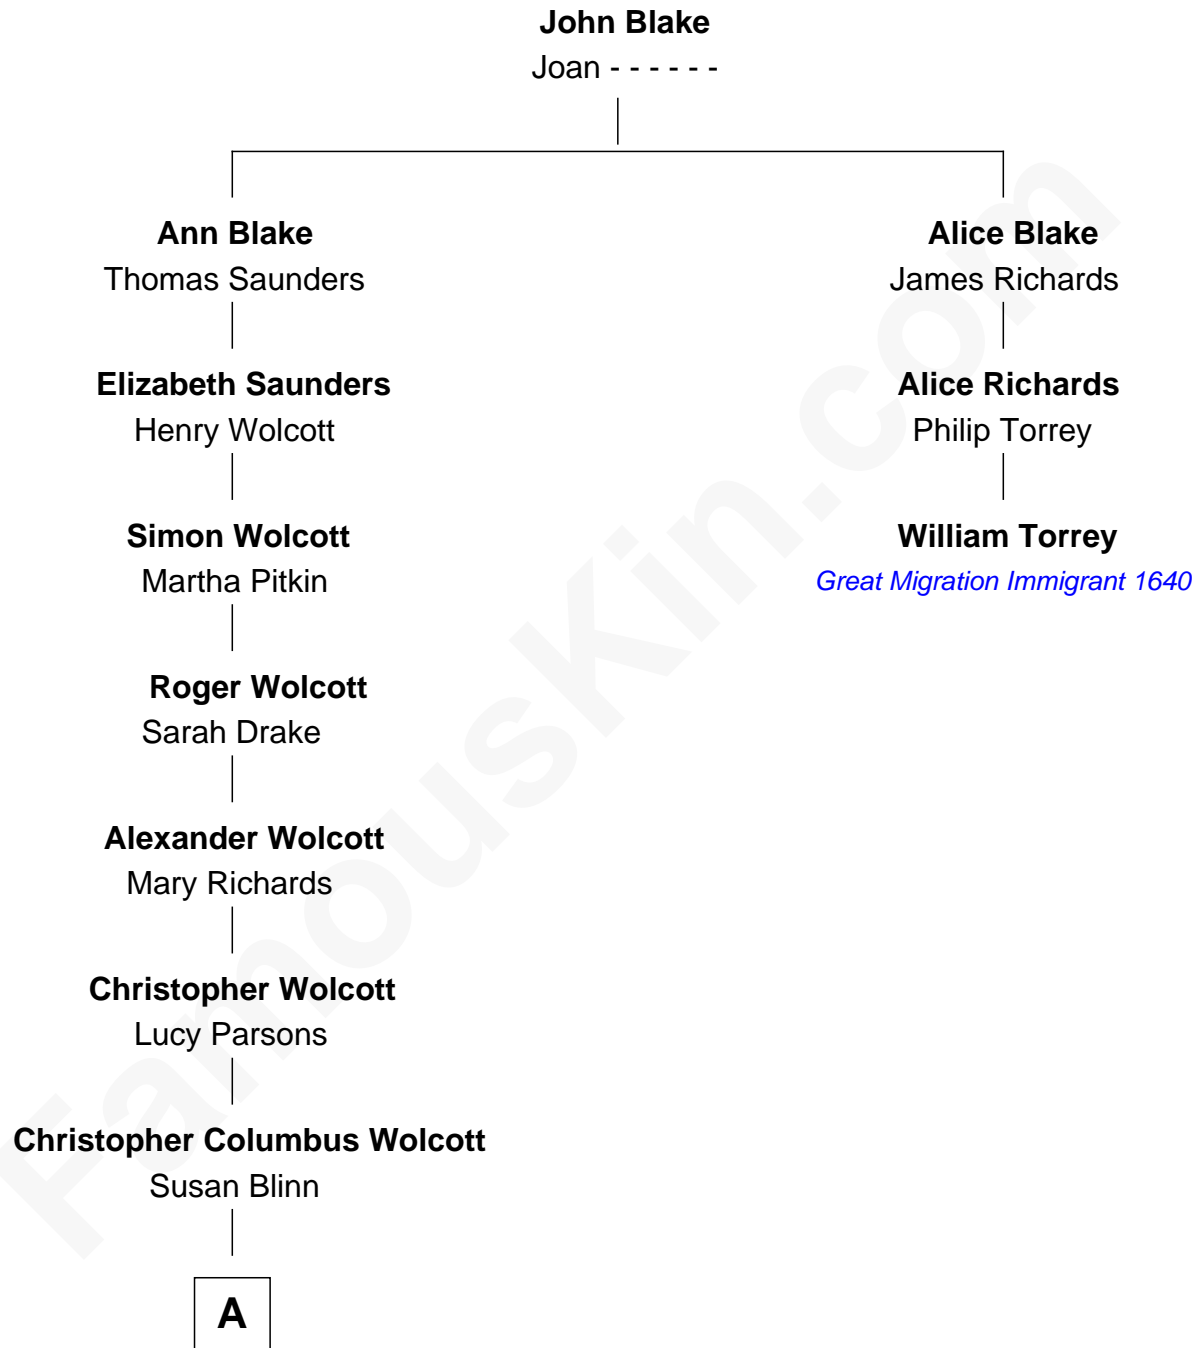

## Relationship Chart of

### Buckminster Fuller

*Author, Architect, and Inventor*

2nd cousin 7 times removed of

**William Torrey**

*(c1608 - 1690) Great Migration Immigrant 1640*

**A**

—  
**Caroline Matilda Wolcott**

Martin Andrews