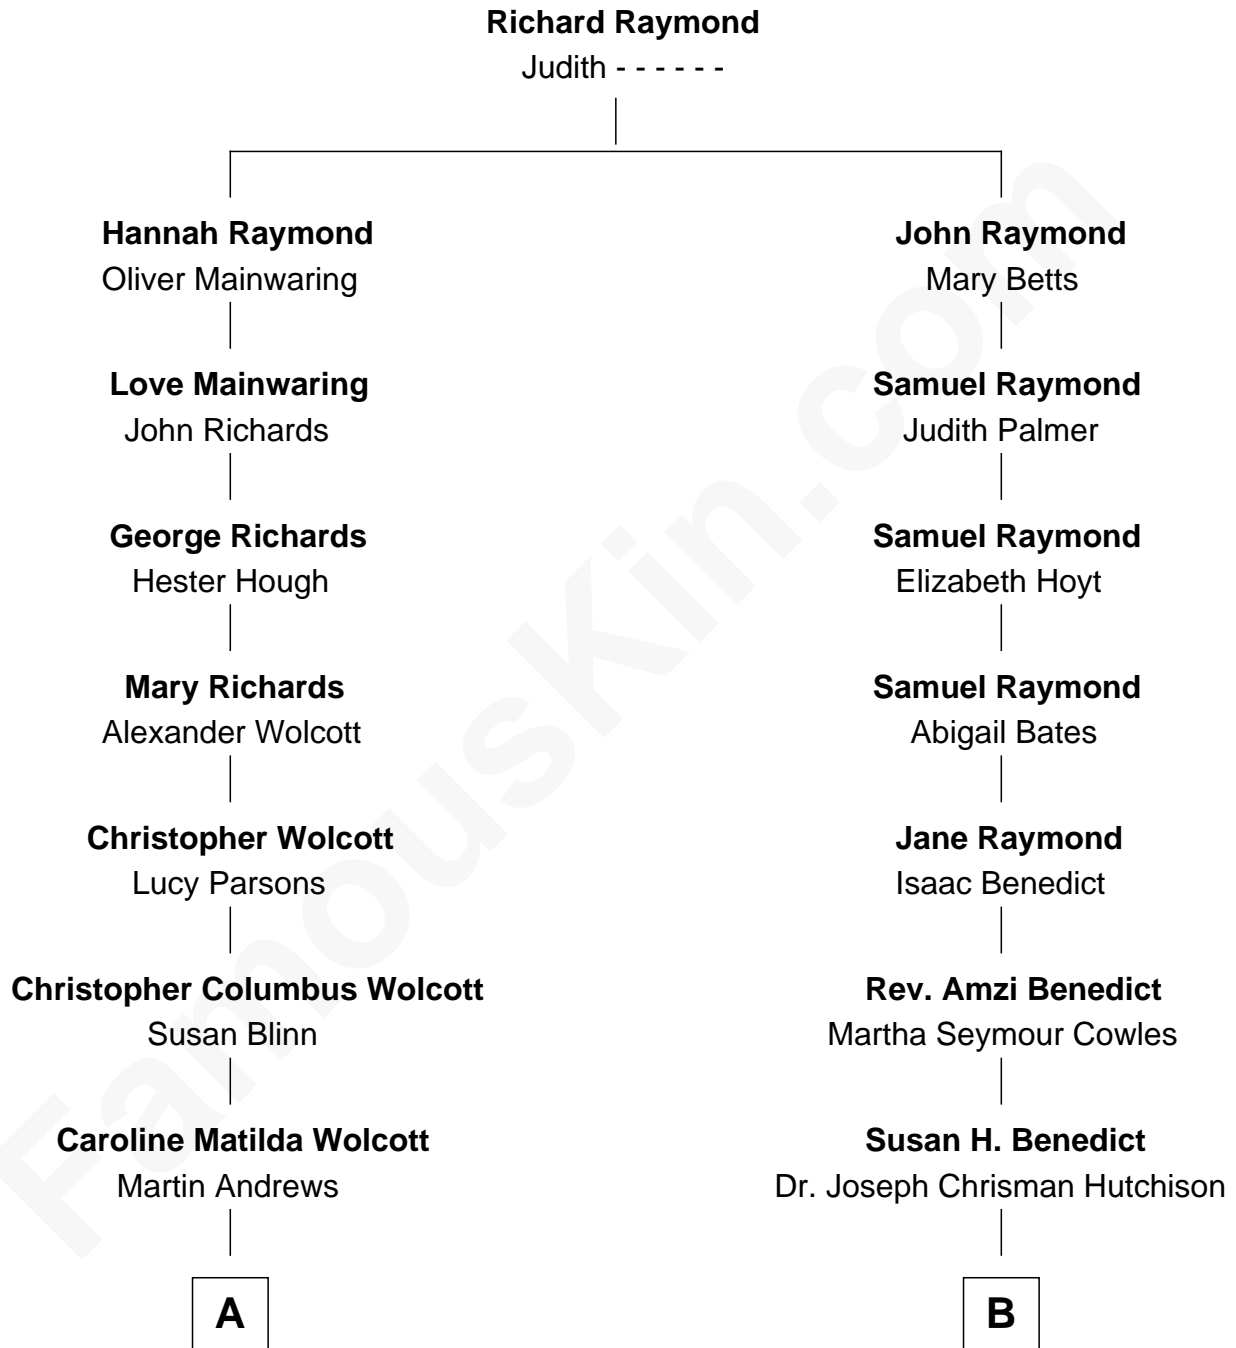

FamousKin.com

Relationship Chart of

Buckminster Fuller

Author, Architect, and Inventor

8th cousin 2 times removed of

Parker Stevenson

TV and Movie Actor

A

Caroline Wolcott Andrews

Richard Buckminster Fuller

Buckminster Fuller

Author, Architect, and Inventor

B

Mattie C. Hutchison

Richard Wilson Stevenson

Marion Stevenson