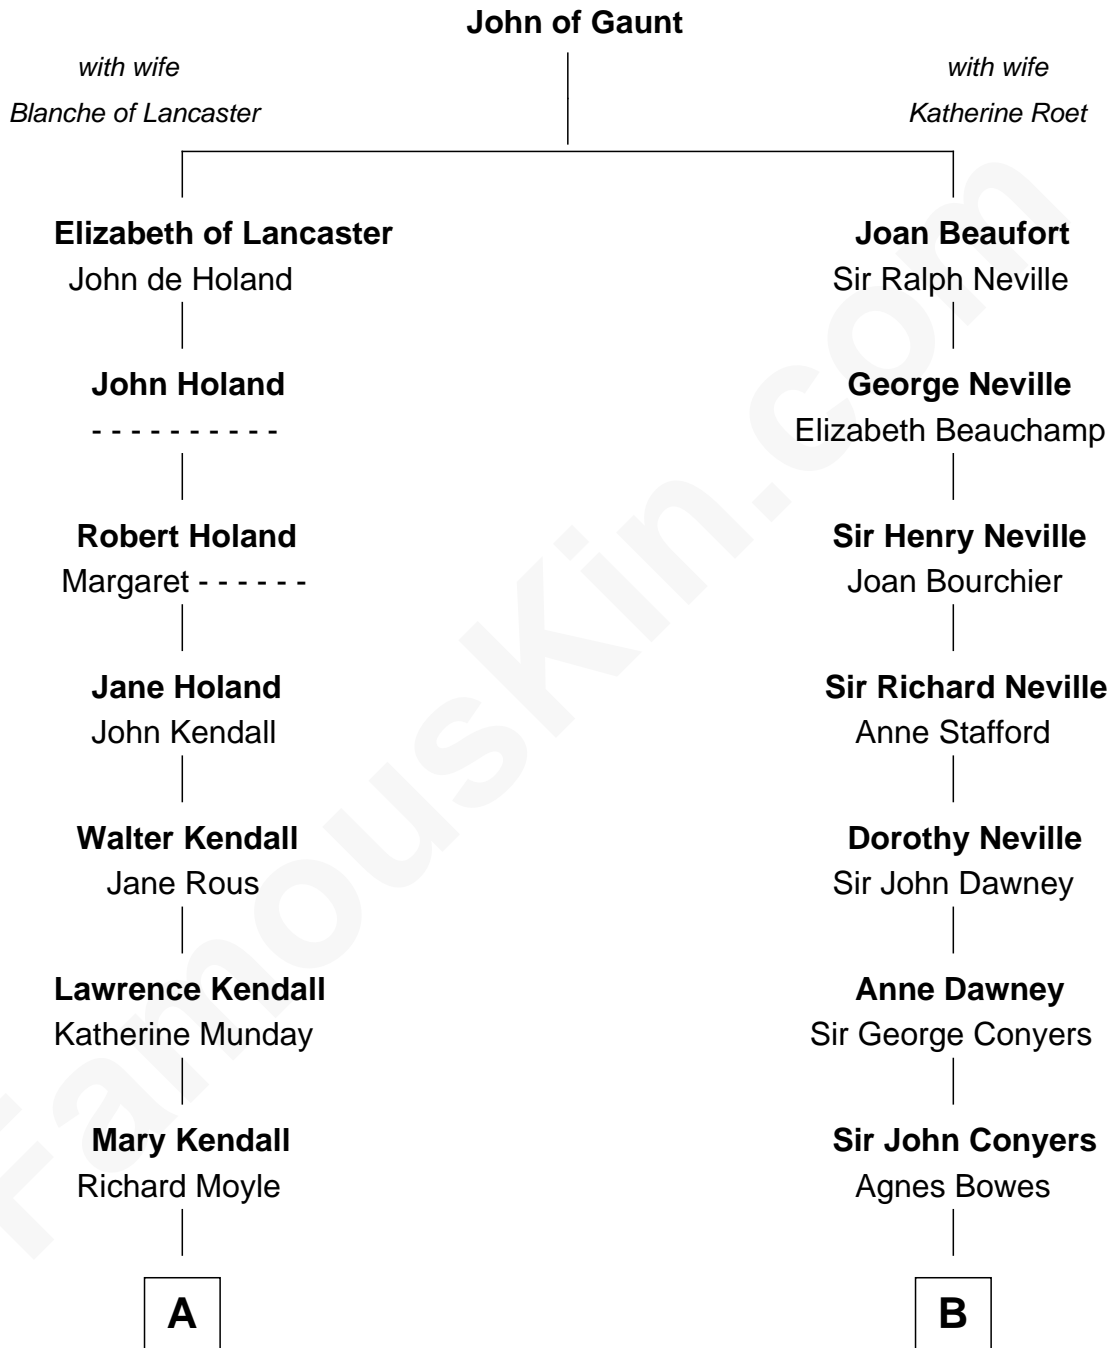

## Relationship Chart of Buckminster Fuller

*Author, Architect, and Inventor*

17th cousin 2 times removed of

**Parker Stevenson**

*TV and Movie Actor*

**C**

Philip Price

Sarah Meade Harrison