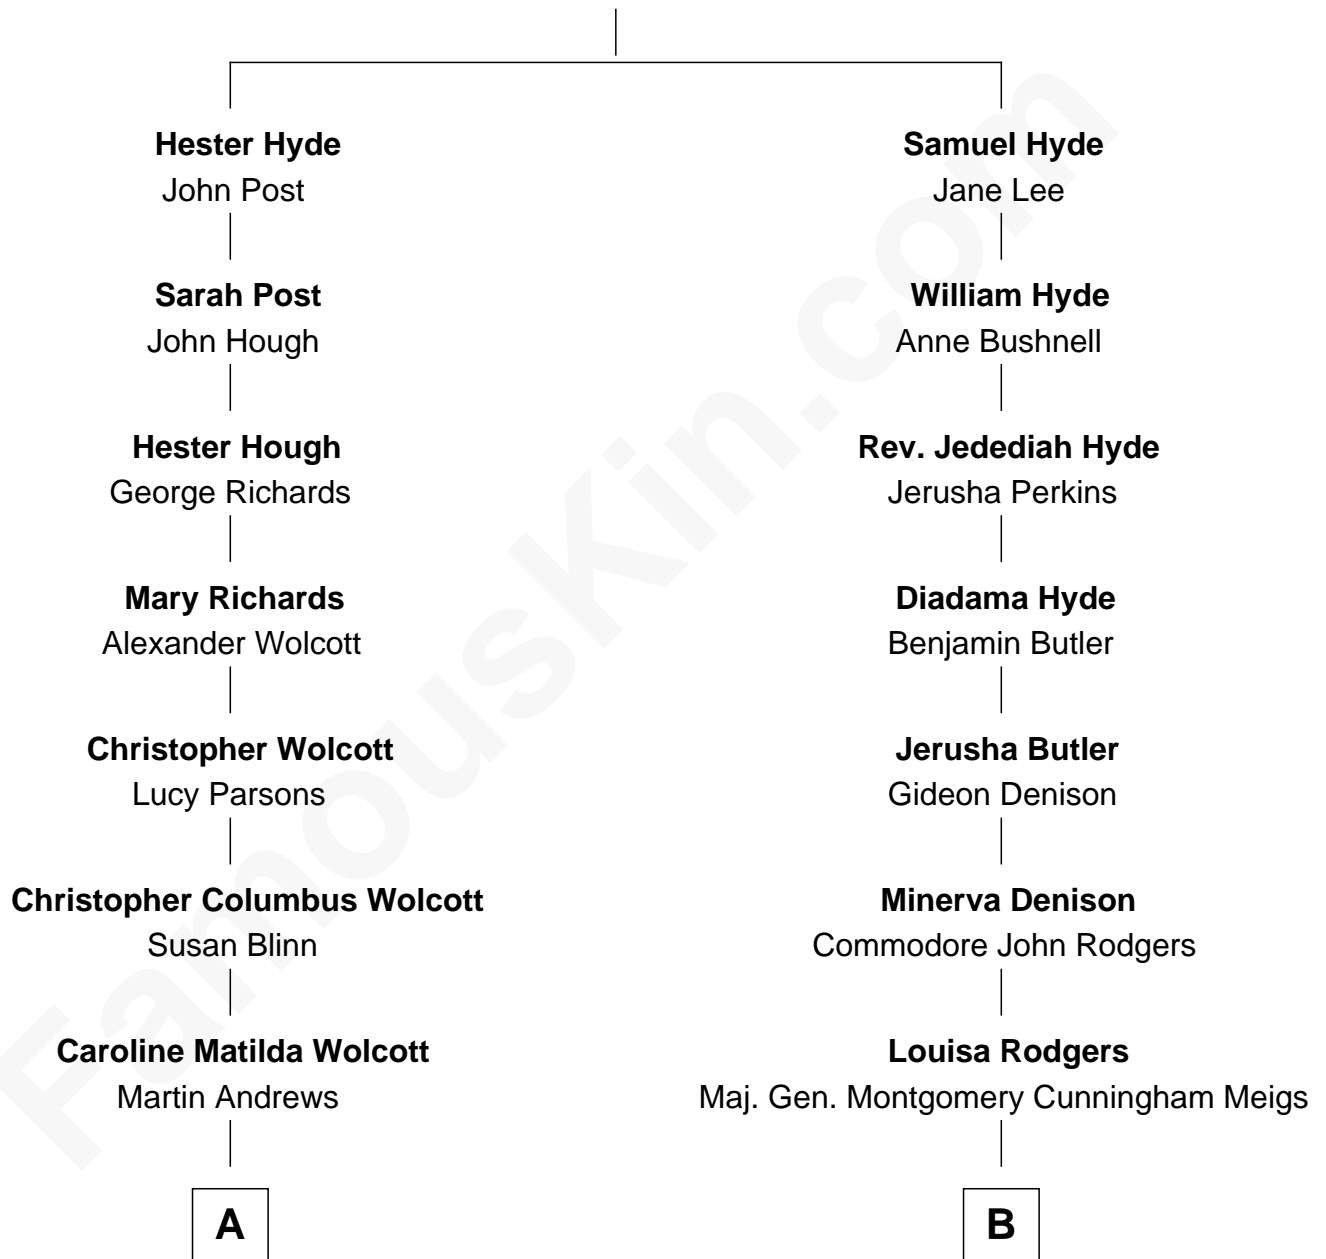

## Relationship Chart of

### Buckminster Fuller

*Author, Architect, and Inventor*

8th cousin 3 times removed of

**Parker Stevenson**

*TV and Movie Actor*

**William Hyde**

**A**

**Caroline Wolcott Andrews**

Richard Buckminster Fuller

**Buckminster Fuller**

*Author, Architect, and Inventor*

**B**

**Mary Montgomery Meigs**

Col. Joseph Hancock Taylor

**Evelyn Taylor**

Eli Kirk Price