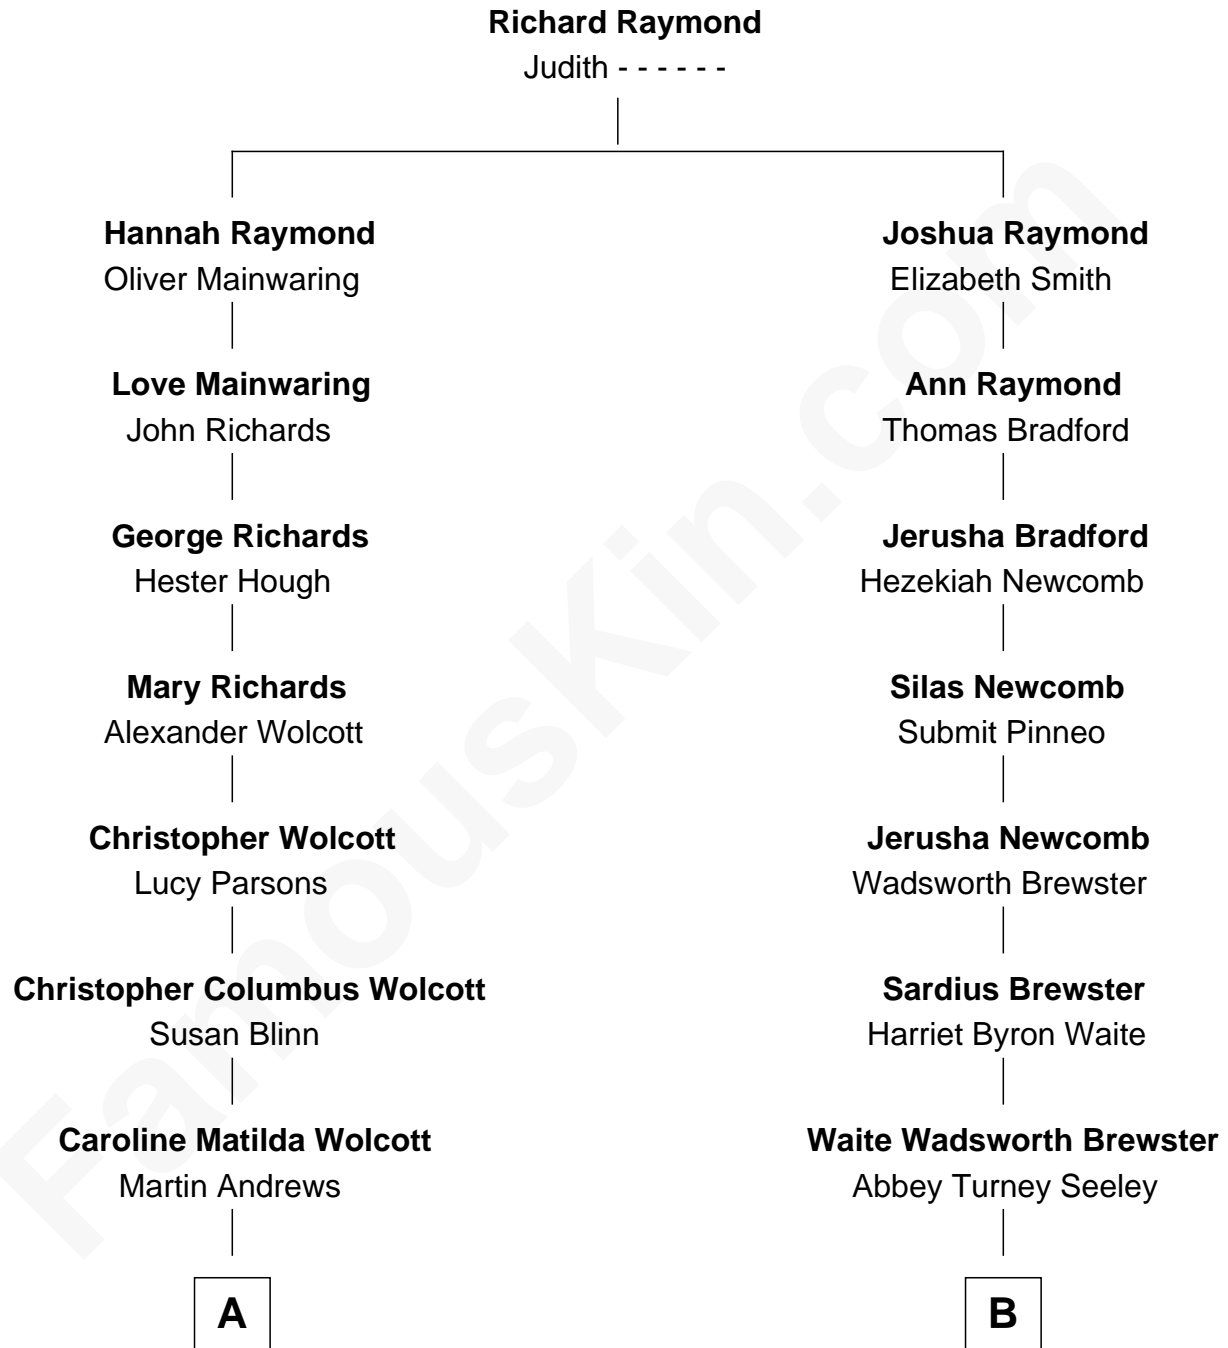

FamousKin.com

Relationship Chart of

Buckminster Fuller

Author, Architect, and Inventor

8th cousin 2 times removed of

Diane Brewster

TV and Movie Actress

A

Caroline Wolcott Andrews

Richard Buckminster Fuller

Buckminster Fuller

Author, Architect, and Inventor

B

Arthur Seeley Brewster

Annie Harriet Byard

Reginald Raymond Brewster

Grace Anna Sloane

Phillip Sloane Brewster

Geraldine Craddock

Diane Brewster

TV and Movie Actress

FamousKin.com