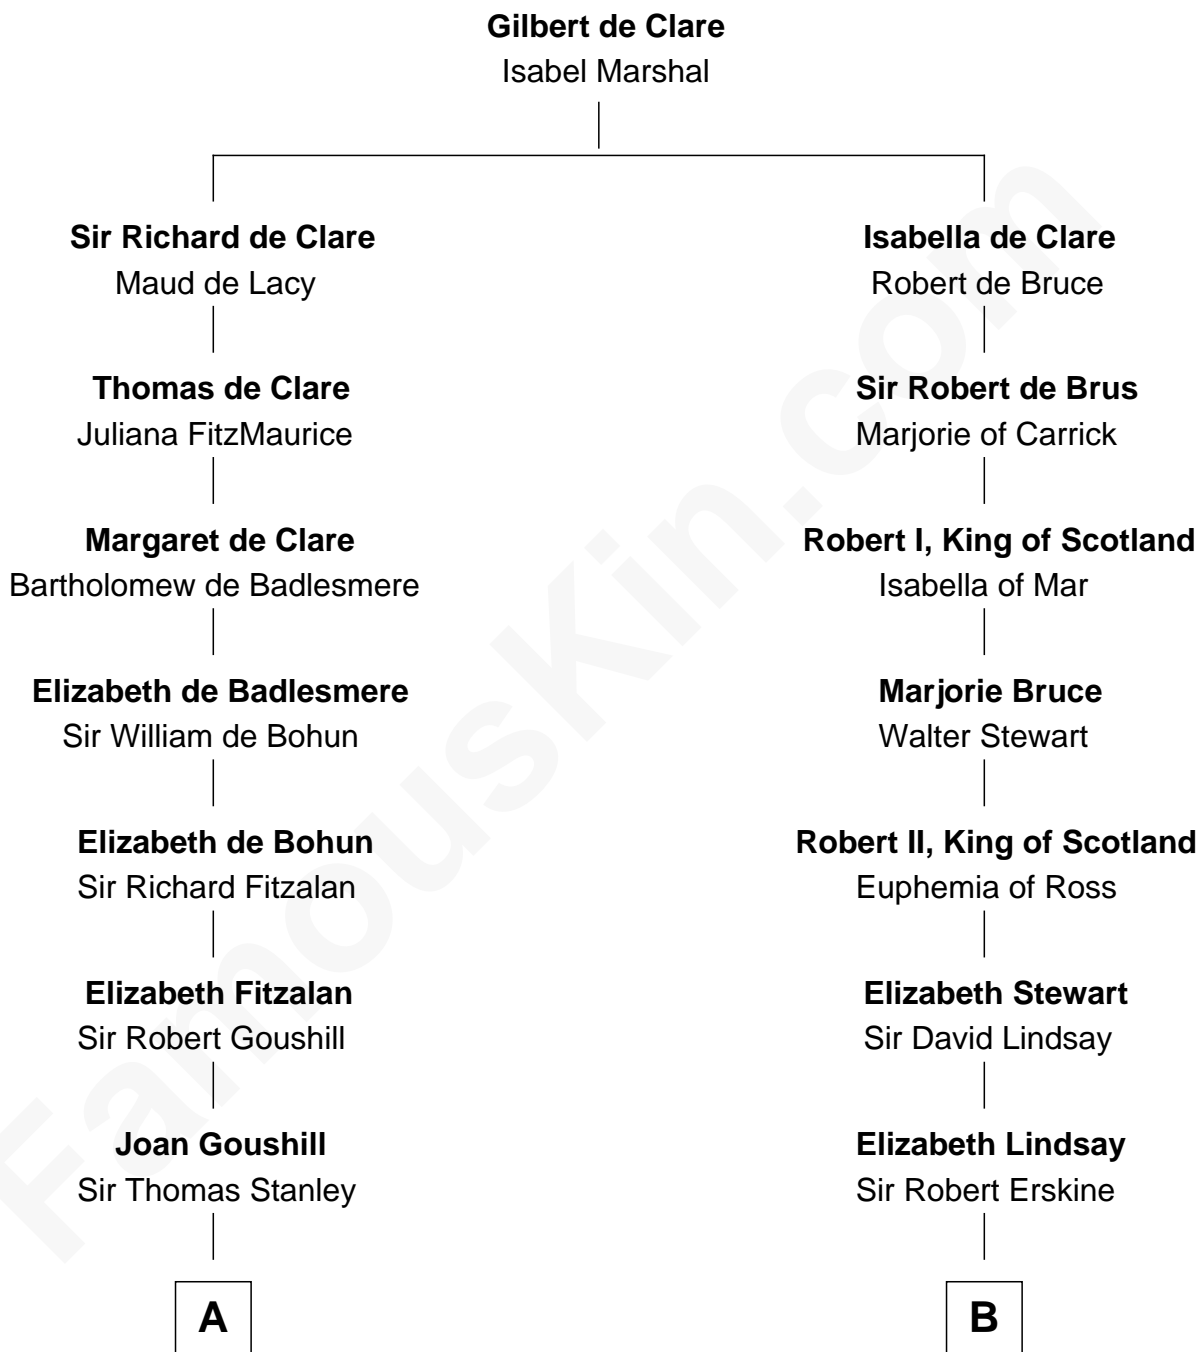

# FamousKin.com

## Relationship Chart of Buckminster Fuller

*Author, Architect, and Inventor*

18th cousin 3 times removed of

**General Hugh Mercer**

*American Revolution*

FamousKin.com