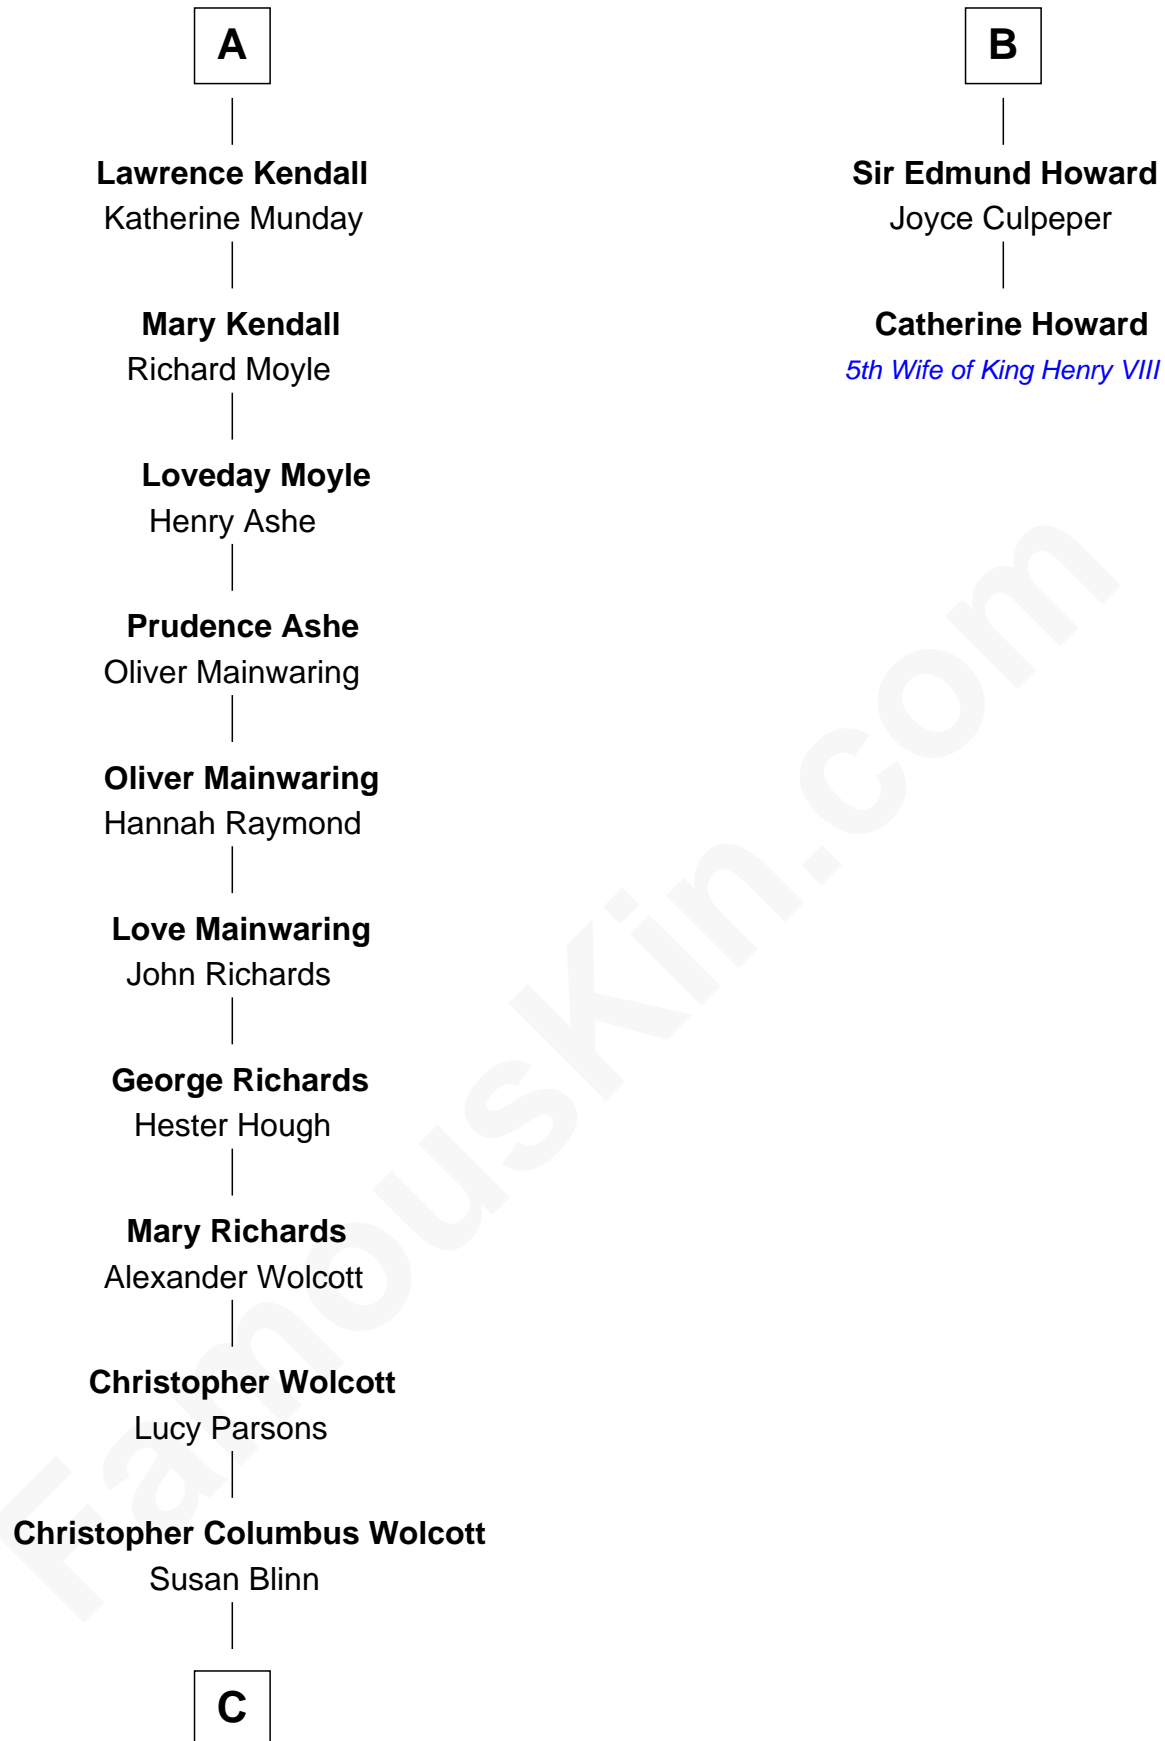

## Relationship Chart of Buckminster Fuller

*Author, Architect, and Inventor*

8th cousin 11 times removed of

**Catherine Howard**

*5th Wife of King Henry VIII*

**C**

—  
**Caroline Matilda Wolcott**

Martin Andrews

—  
**Caroline Wolcott Andrews**

Richard Buckminster Fuller

—  
**Buckminster Fuller**

*Author, Architect, and Inventor*

FamousKin.com