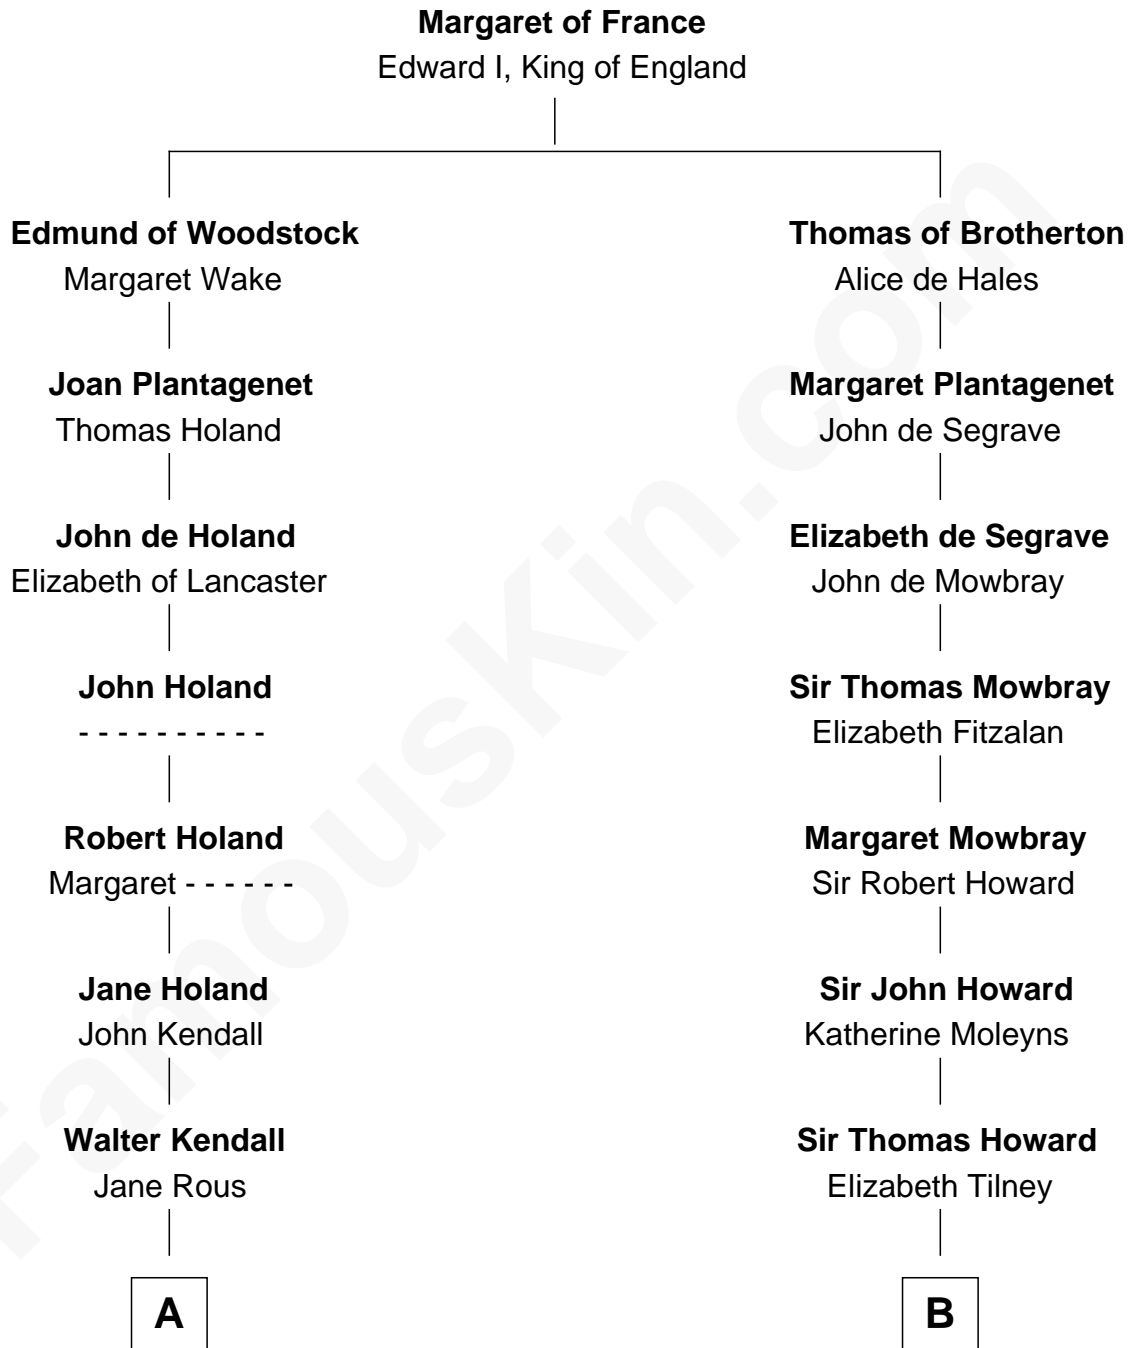

# FamousKin.com

## Relationship Chart of Buckminster Fuller

*Author, Architect, and Inventor*

8th cousin 11 times removed of

**Catherine Howard**

*5th Wife of King Henry VIII*

**C**

—  
**Caroline Matilda Wolcott**

Martin Andrews

—  
**Caroline Wolcott Andrews**

Richard Buckminster Fuller

—  
**Buckminster Fuller**

*Author, Architect, and Inventor*

FamousKin.com