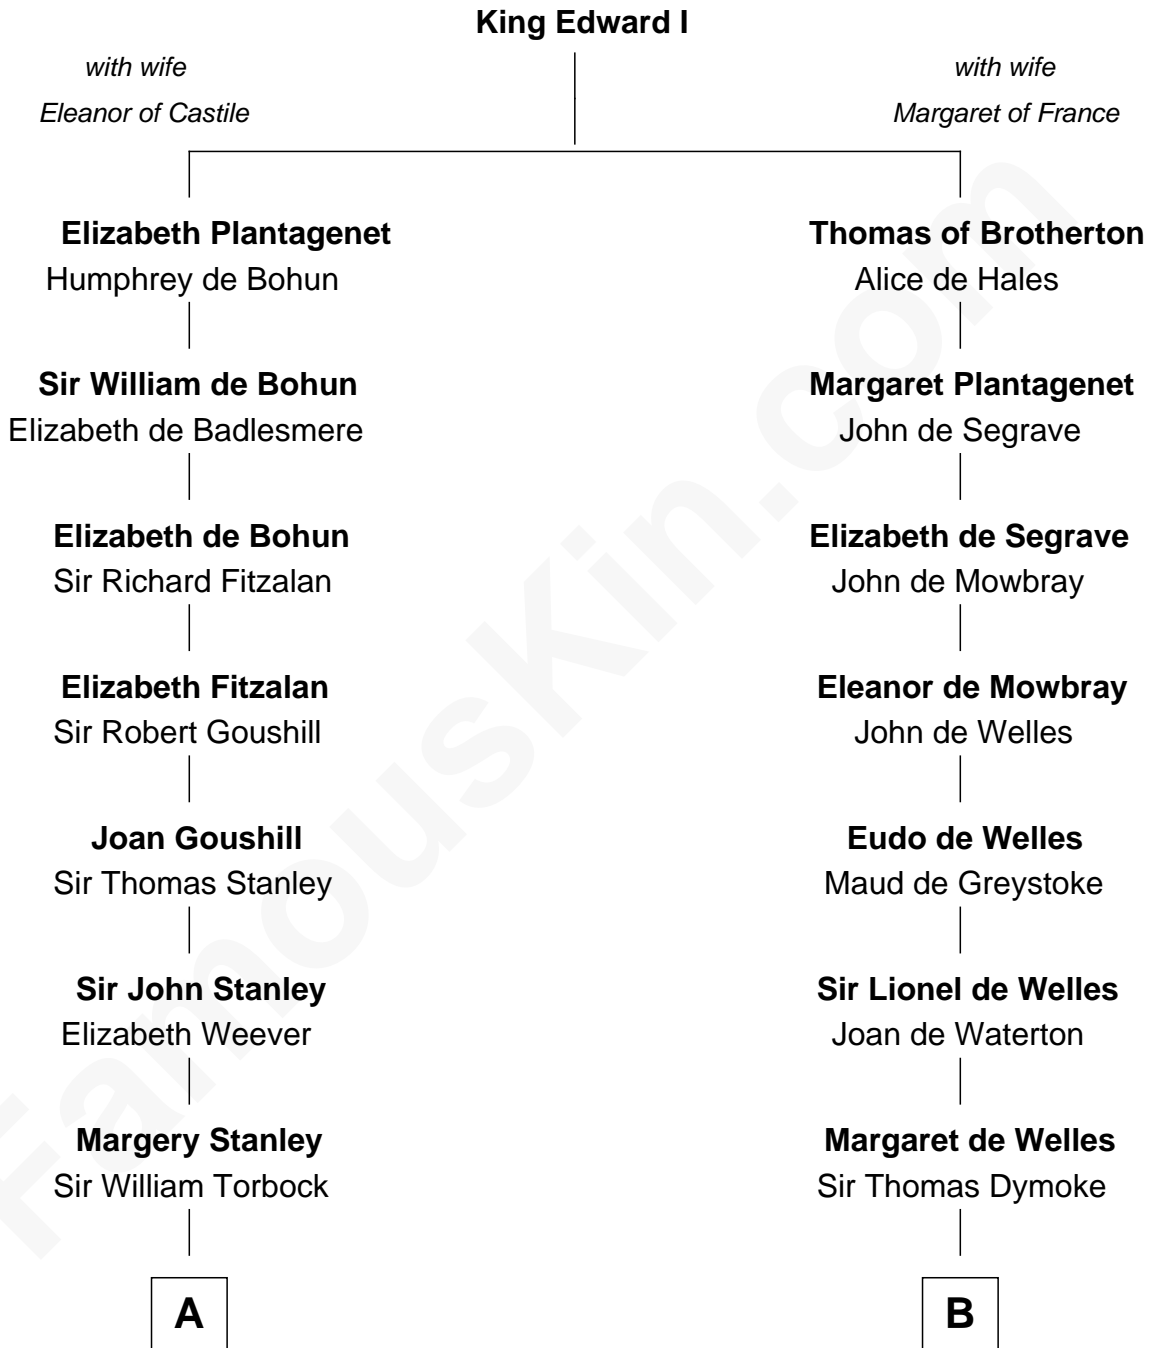

# FamousKin.com Relationship Chart of

**Buckminster Fuller**

*Author, Architect, and Inventor*

18th cousin 1 time removed of

**Ralph Waldo Emerson**

*American Poet*

FamousKin.com