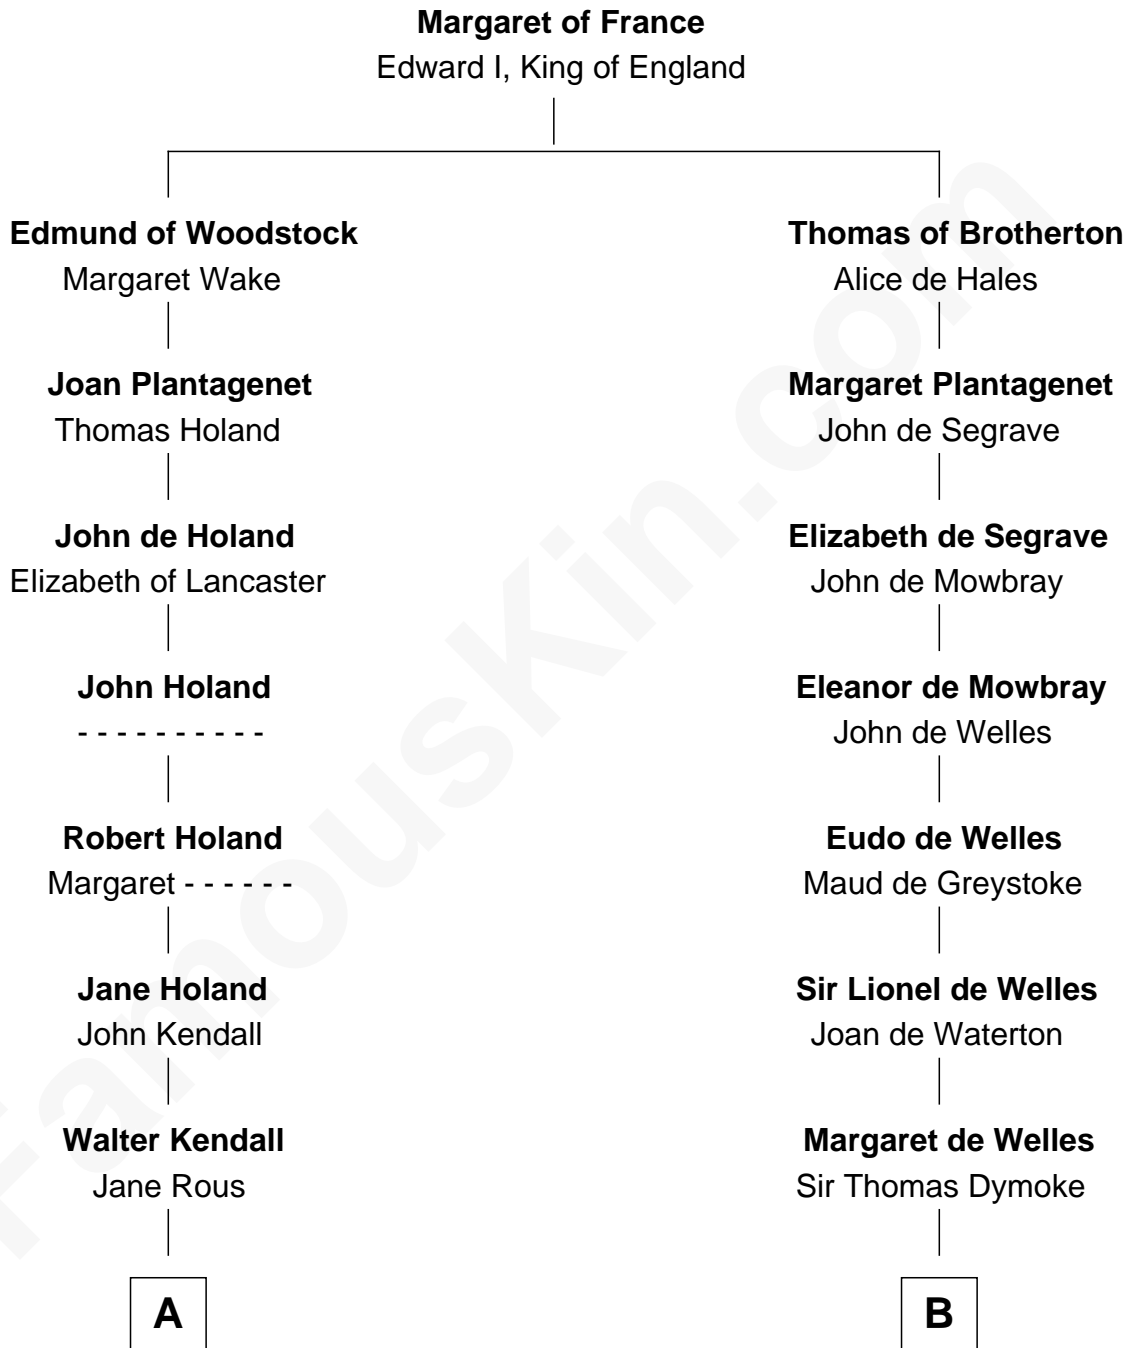

## Relationship Chart of

**Buckminster Fuller**

*Author, Architect, and Inventor*

18th cousin 1 time removed of

**Ralph Waldo Emerson**

*American Poet*

FamousKin.com