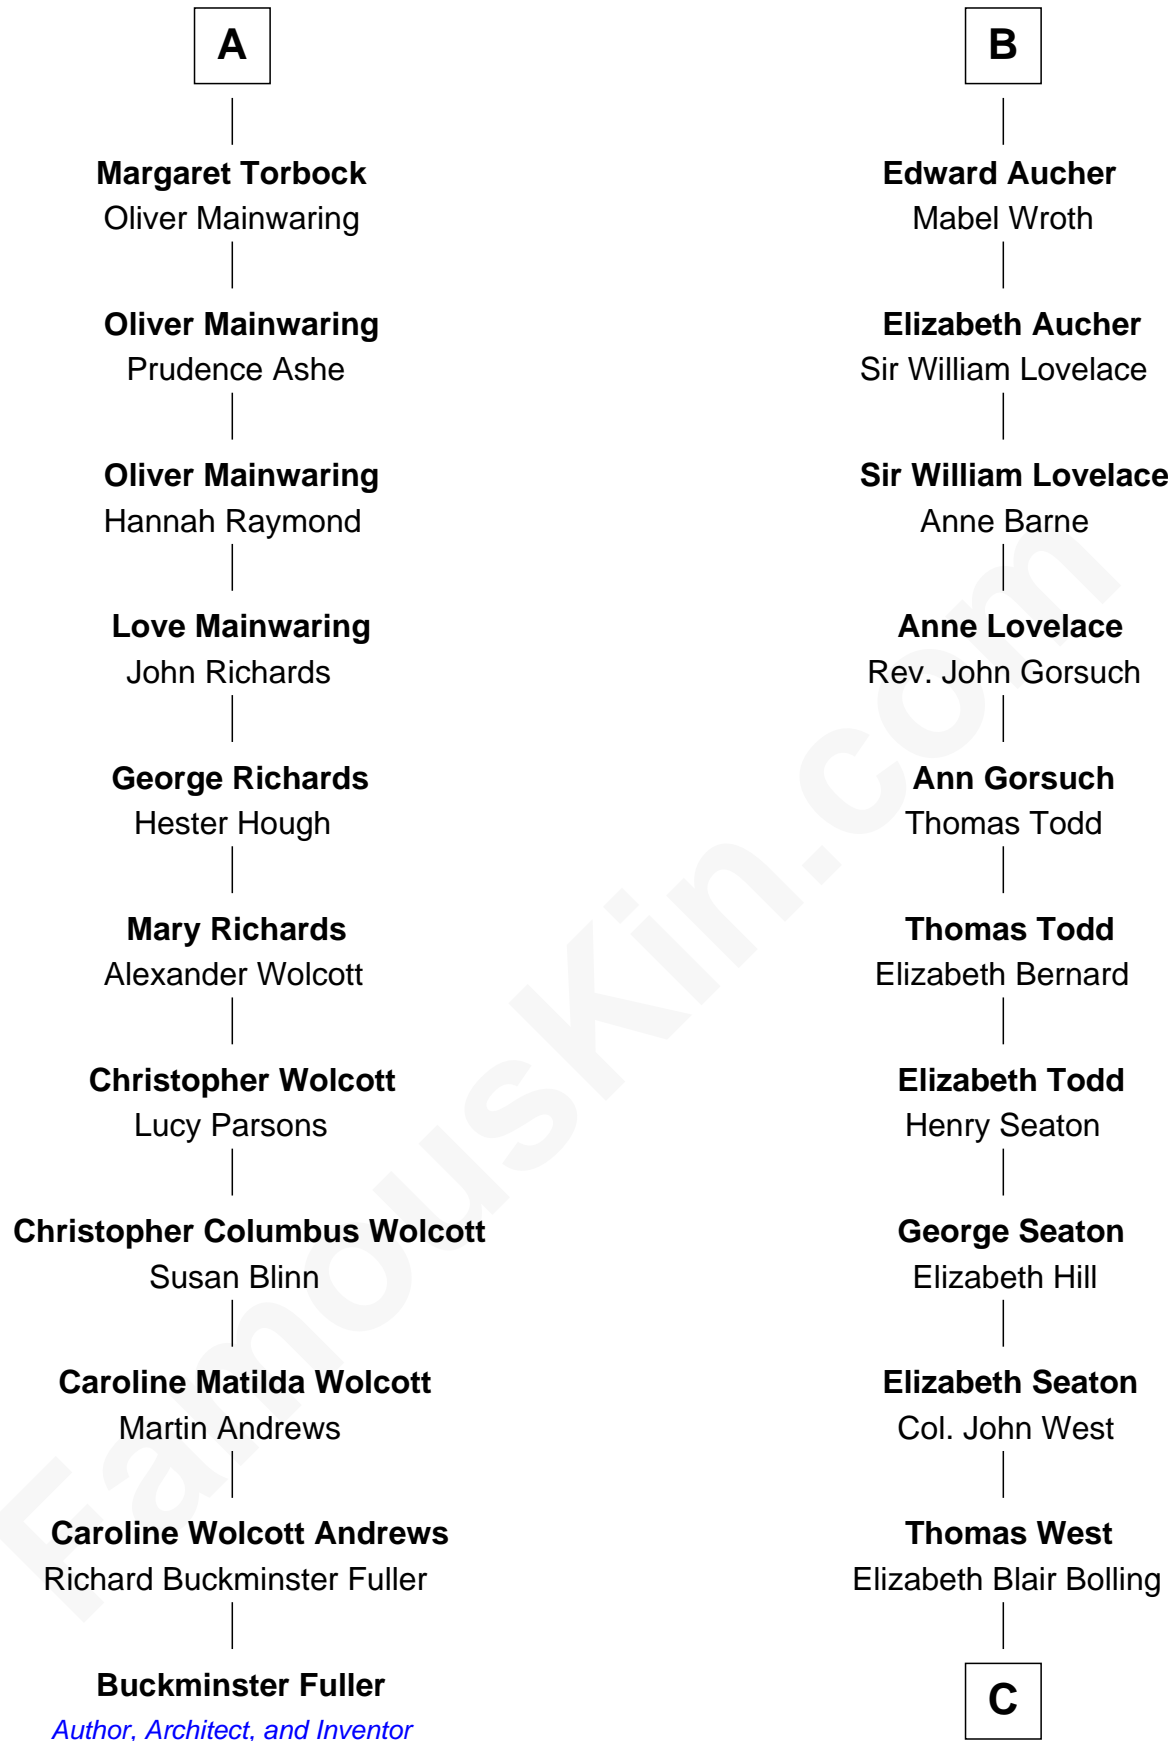

FamousKin.com

Relationship Chart of Buckminster Fuller

Author, Architect, and Inventor

17th cousin 4 times removed of

Admiral Richard Byrd

Polar Explorer

C

Eliza Bolling West
Dr. Joel Walker Flood

Col. Henry De La Warr Flood
Mary Elizabeth Trent

Joel Walker Flood
Ella Faulkner

Eleanor Bolling Flood
Richard Evelyn Byrd

Admiral Richard Byrd
Polar Explorer

FamousKin.com