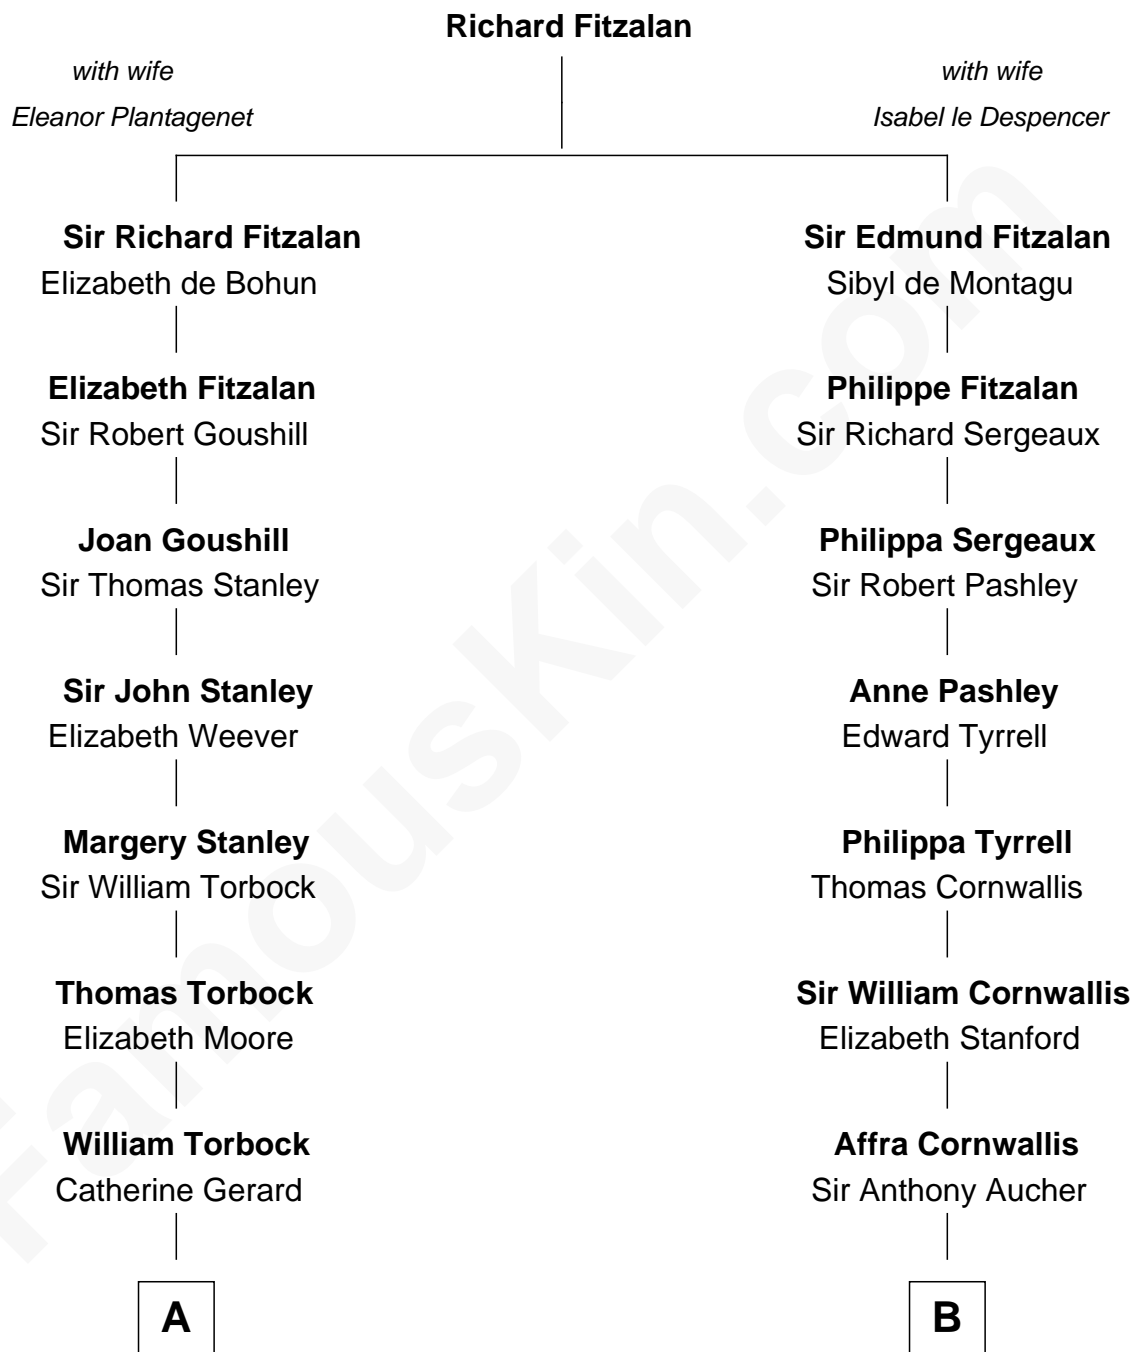

FamousKin.com

Relationship Chart of Buckminster Fuller

Author, Architect, and Inventor

17th cousin 4 times removed of

Admiral Richard Byrd

Polar Explorer

C

Eliza Bolling West
Dr. Joel Walker Flood

Col. Henry De La Warr Flood
Mary Elizabeth Trent

Joel Walker Flood
Ella Faulkner

Eleanor Bolling Flood
Richard Evelyn Byrd

Admiral Richard Byrd
Polar Explorer

FamousKin.com