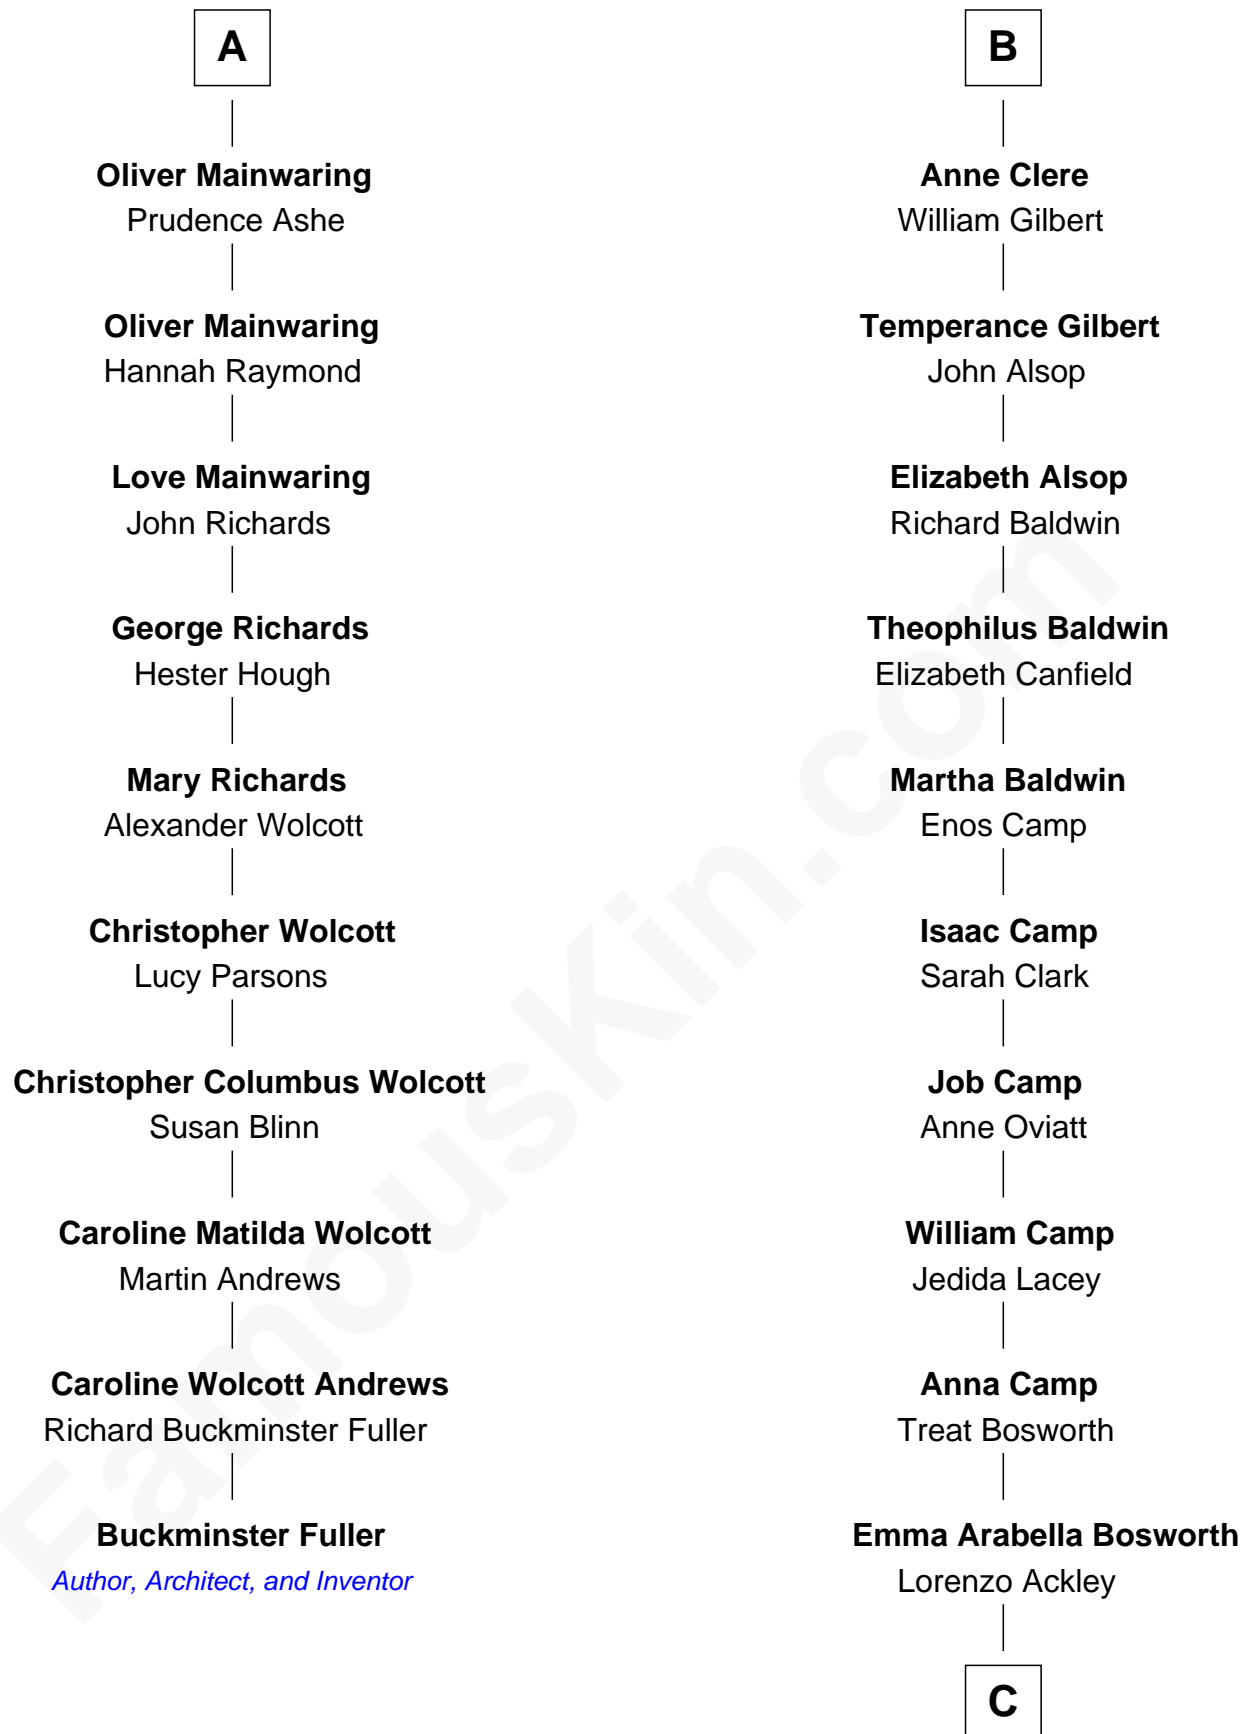

FamousKin.com

Relationship Chart of Buckminster Fuller

Author, Architect, and Inventor

16th cousin 5 times removed of

Sydney Biddle Barrows

Mayflower Madam

Sir Richard Fitzalan

Elizabeth de Bohun

Thomas Torbock

Elizabeth Moore

William Torbock

Catherine Gerard

Margaret Torbock

Oliver Mainwaring

A

Joan Fitzalan

Sir Robert Clere

Sir John Clere

Anne Tyrrell

Sir Edmund Clere

Frances Fulmerston

B

C

Helen Eva Ackley
William Gildersleeve Parke