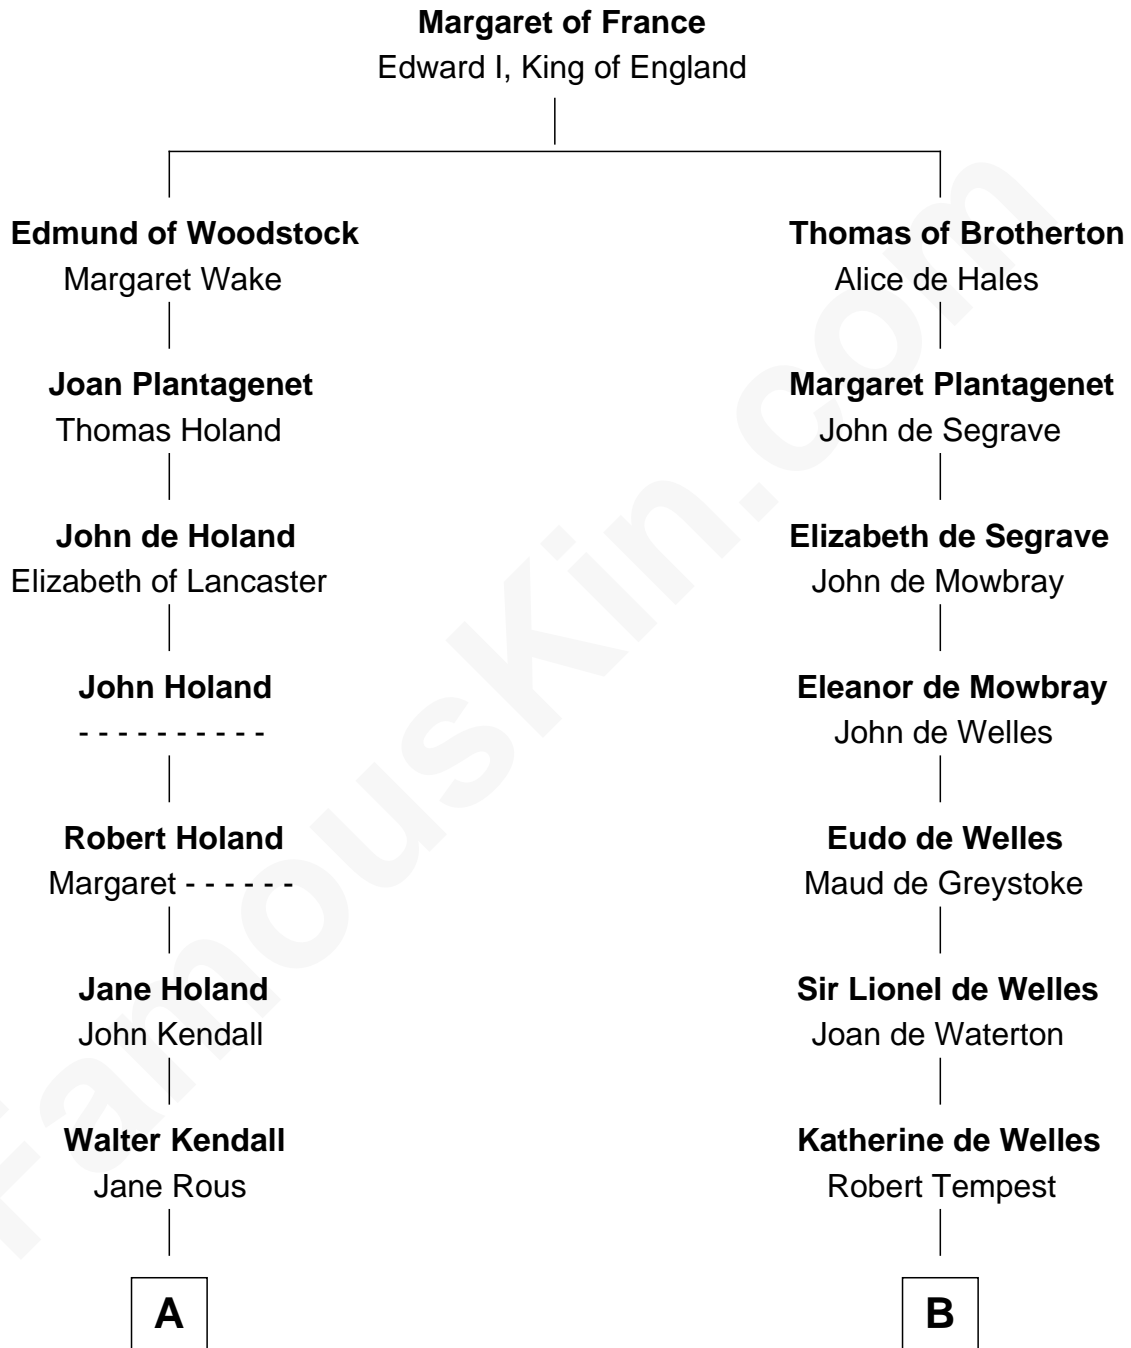

# FamousKin.com

## Relationship Chart of Buckminster Fuller

*Author, Architect, and Inventor*

17th cousin 2 times removed of

**William Floyd**

*Signer of the Declaration of Independence*

**C**

—  
**Caroline Matilda Wolcott**