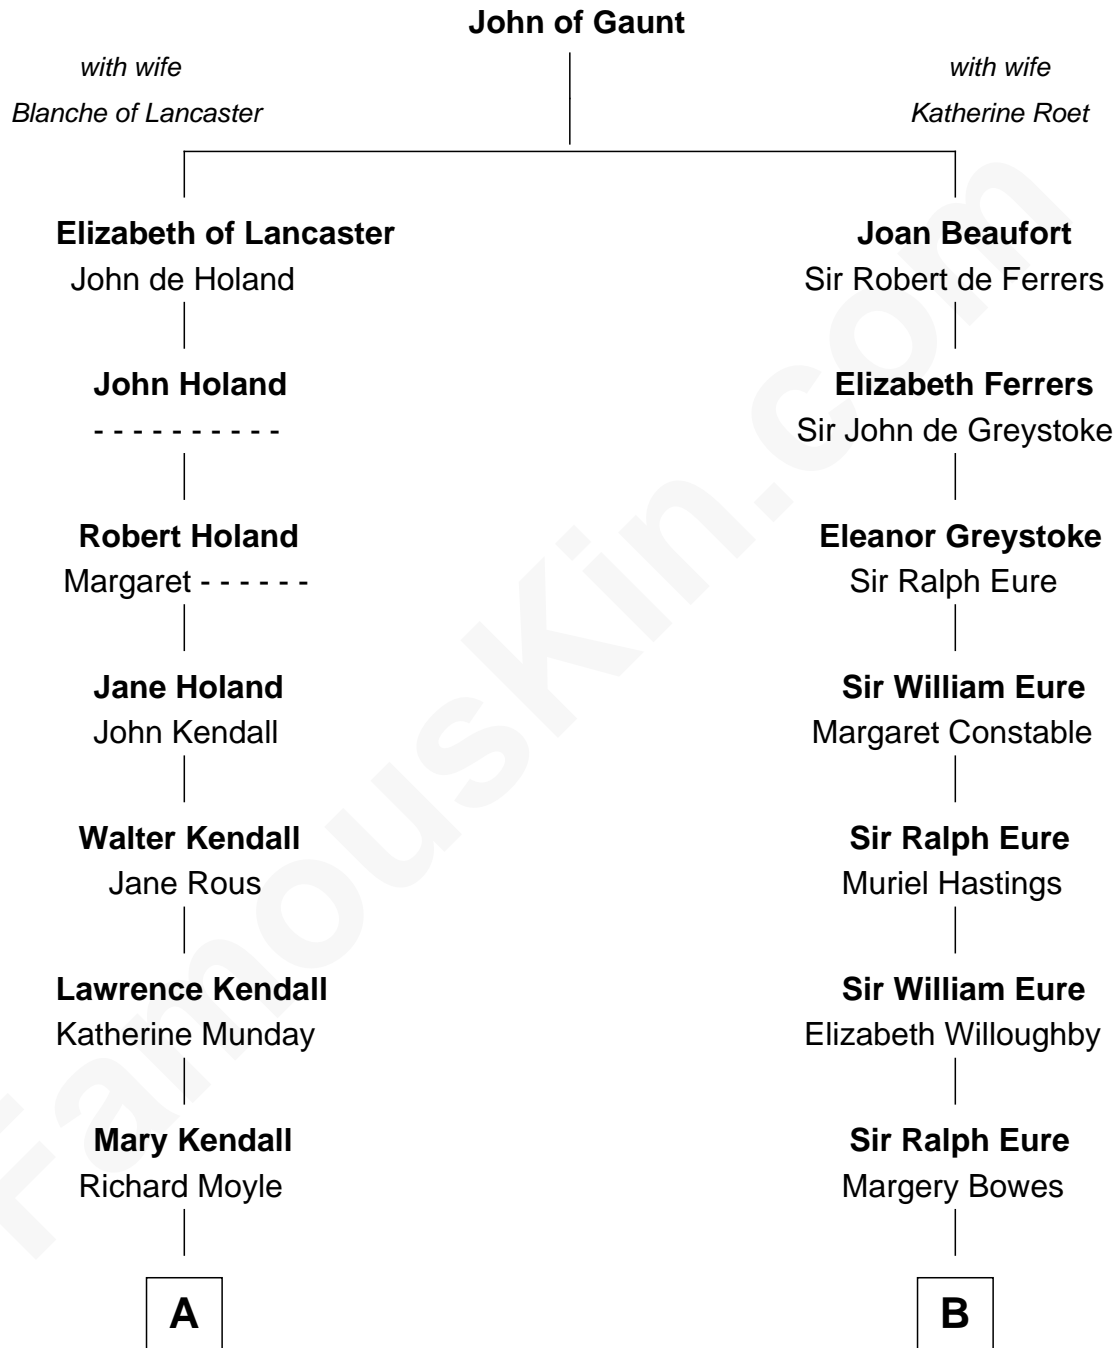

FamousKin.com

Relationship Chart of

Buckminster Fuller

Author, Architect, and Inventor

17th cousin 2 times removed of

Sandra Day O'Connor

First Female U.S. Supreme Court Justice

C

Henry Clay Day
Alice Edith Hilton

Henry R. Day
Ada Mae Wilkey

Sandra Day O'Connor
U.S. Supreme Court Justice

FamousKin.com