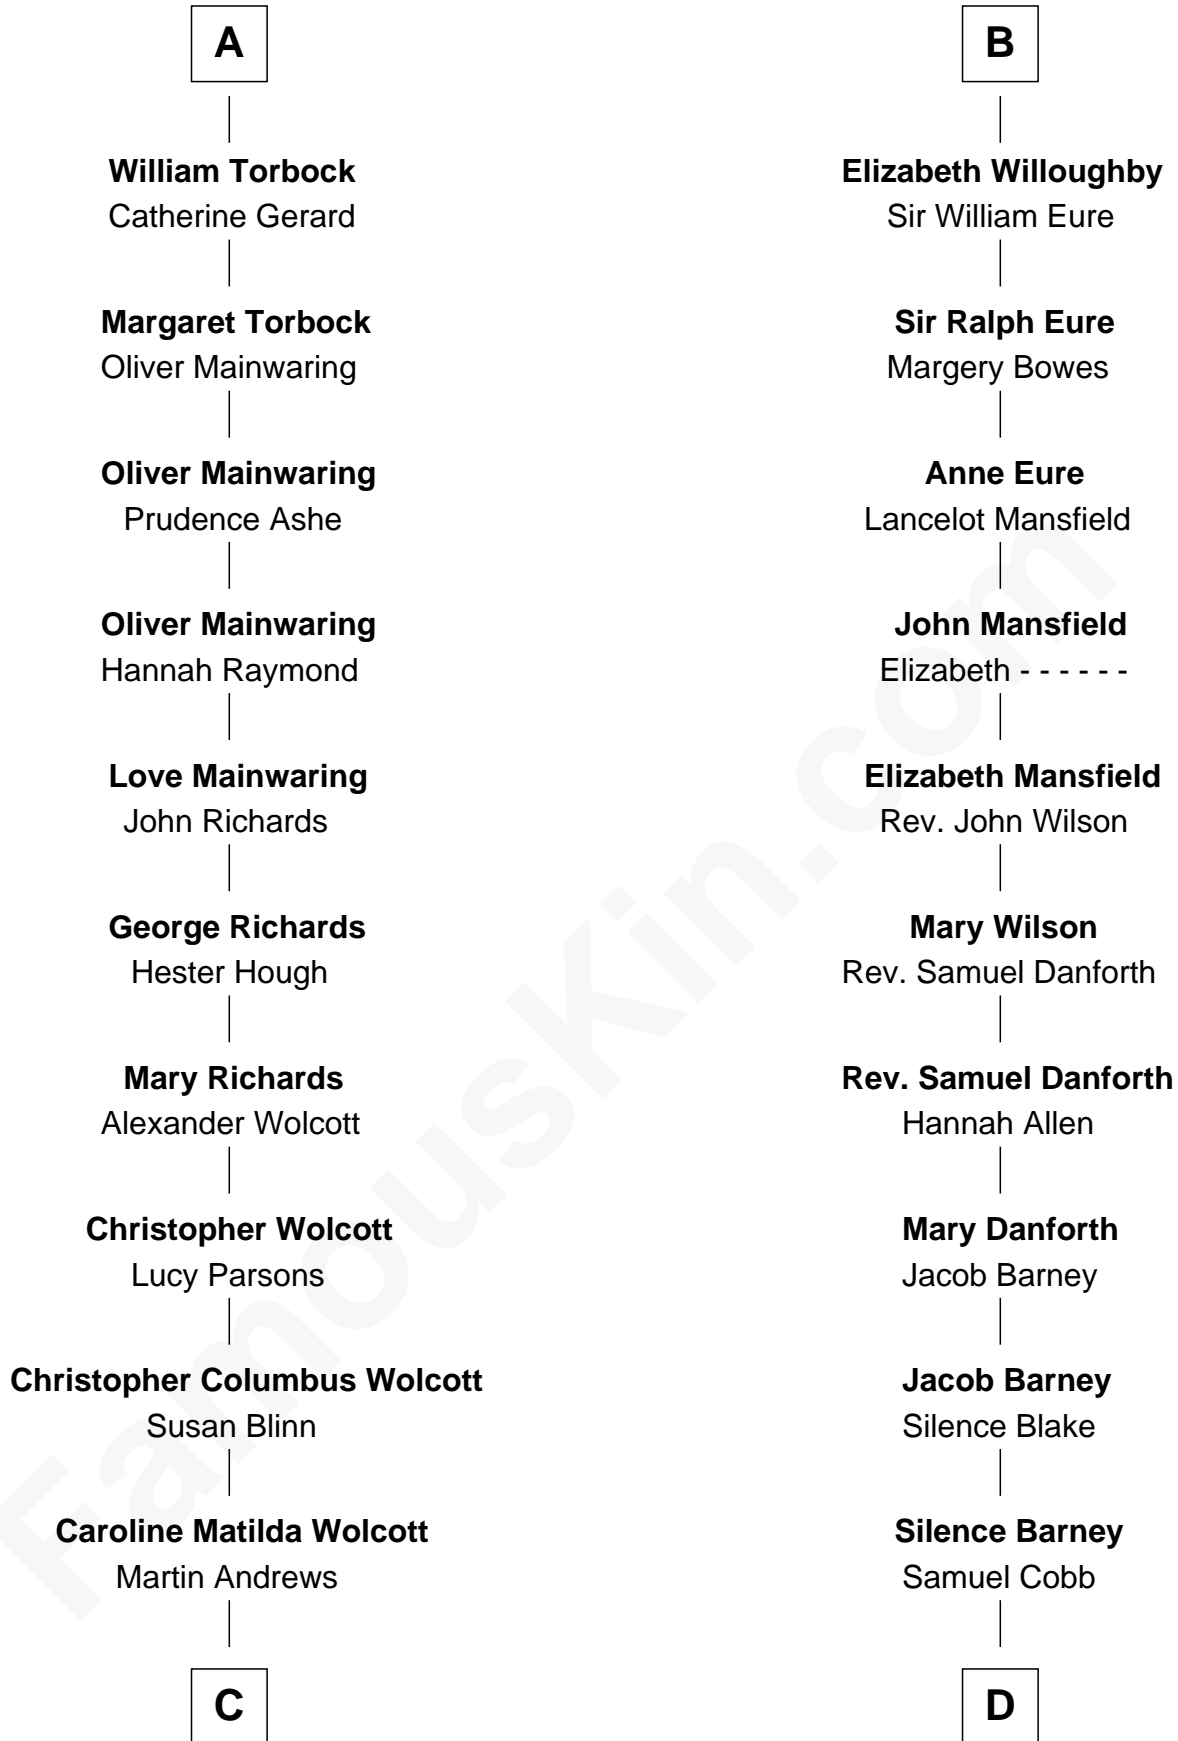

FamousKin.com

Relationship Chart of Buckminster Fuller

Author, Architect, and Inventor

18th cousin 3 times removed of

Sandra Day O'Connor

First Female U.S. Supreme Court Justice

C

Caroline Wolcott Andrews

Richard Buckminster Fuller

Buckminster Fuller

Author, Architect, and Inventor

D

Lettice Carlyle Cobb

Luke Day

Hollis Day

Eliza L. Flanders