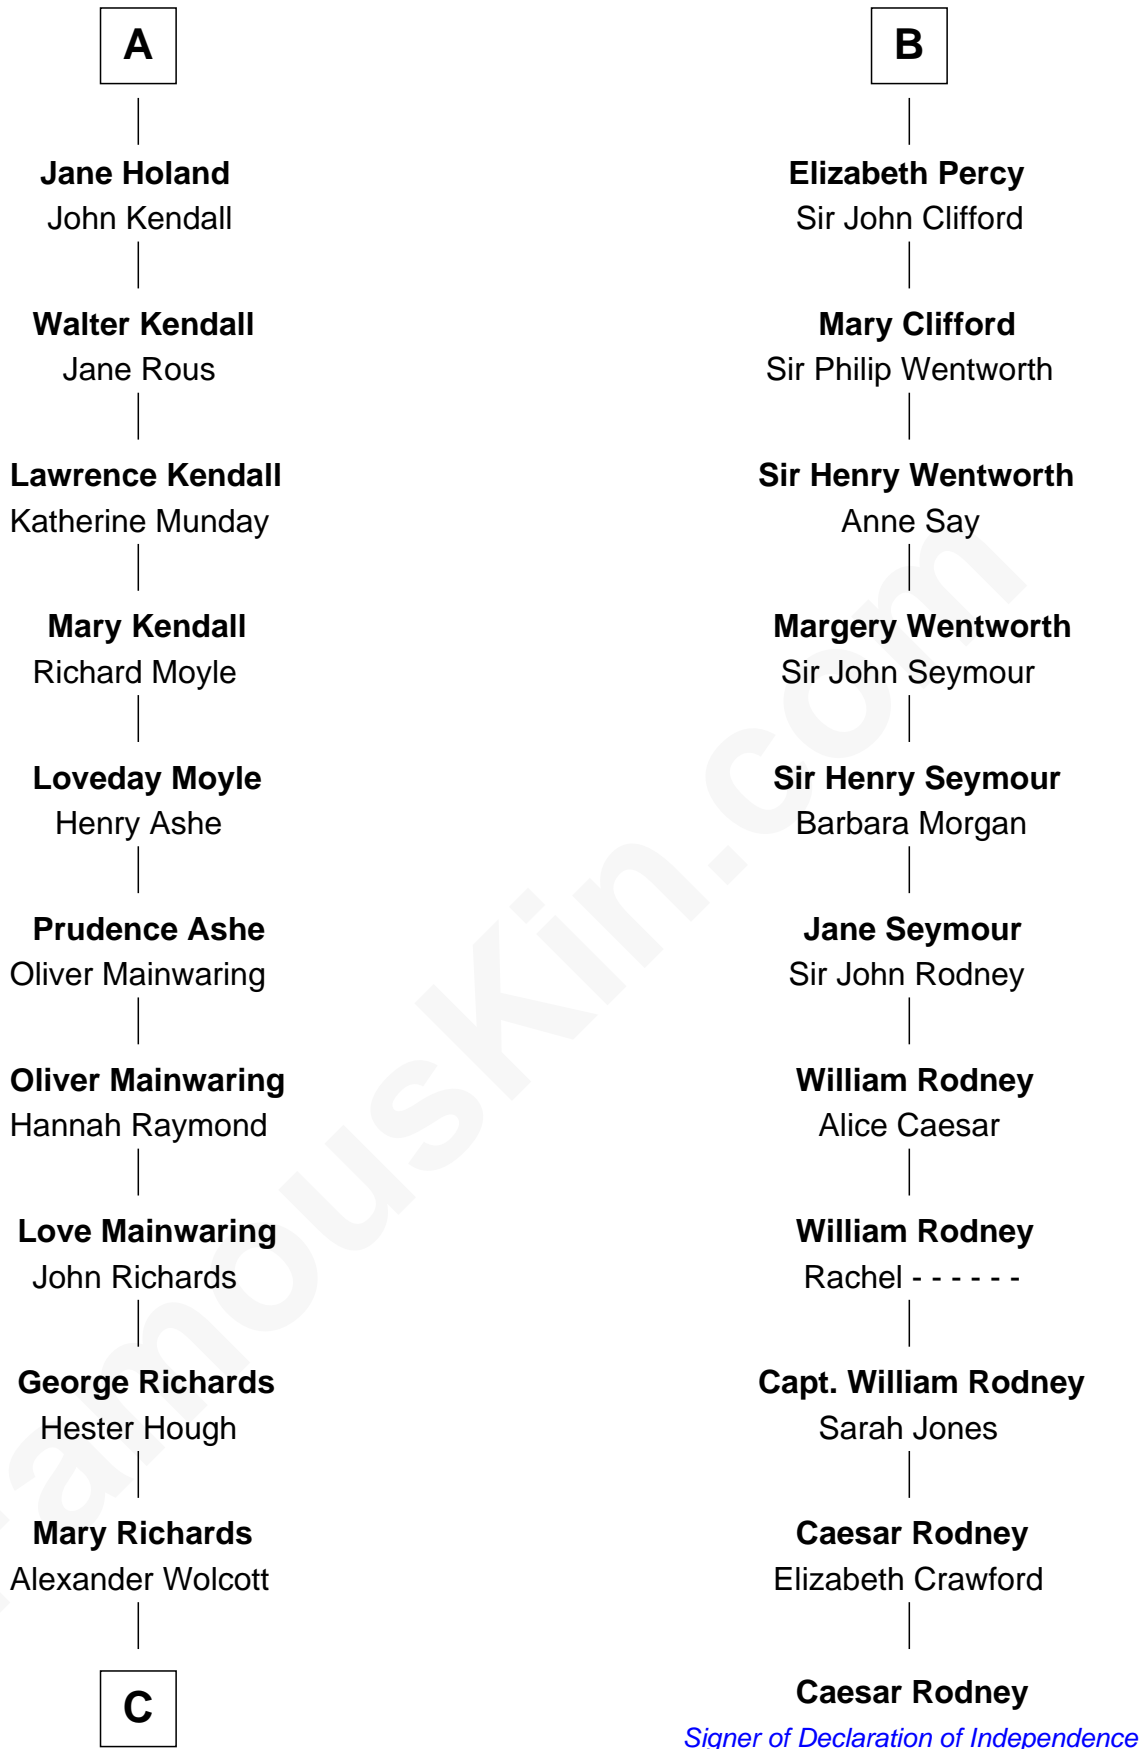

## Relationship Chart of

### Buckminster Fuller

*Author, Architect, and Inventor*

17th cousin 4 times removed of

### Caesar Rodney

*Signer of the Declaration of Independence*

**C**

—  
**Christopher Wolcott**

Lucy Parsons

—  
**Christopher Columbus Wolcott**

Susan Blinn

—  
**Caroline Matilda Wolcott**