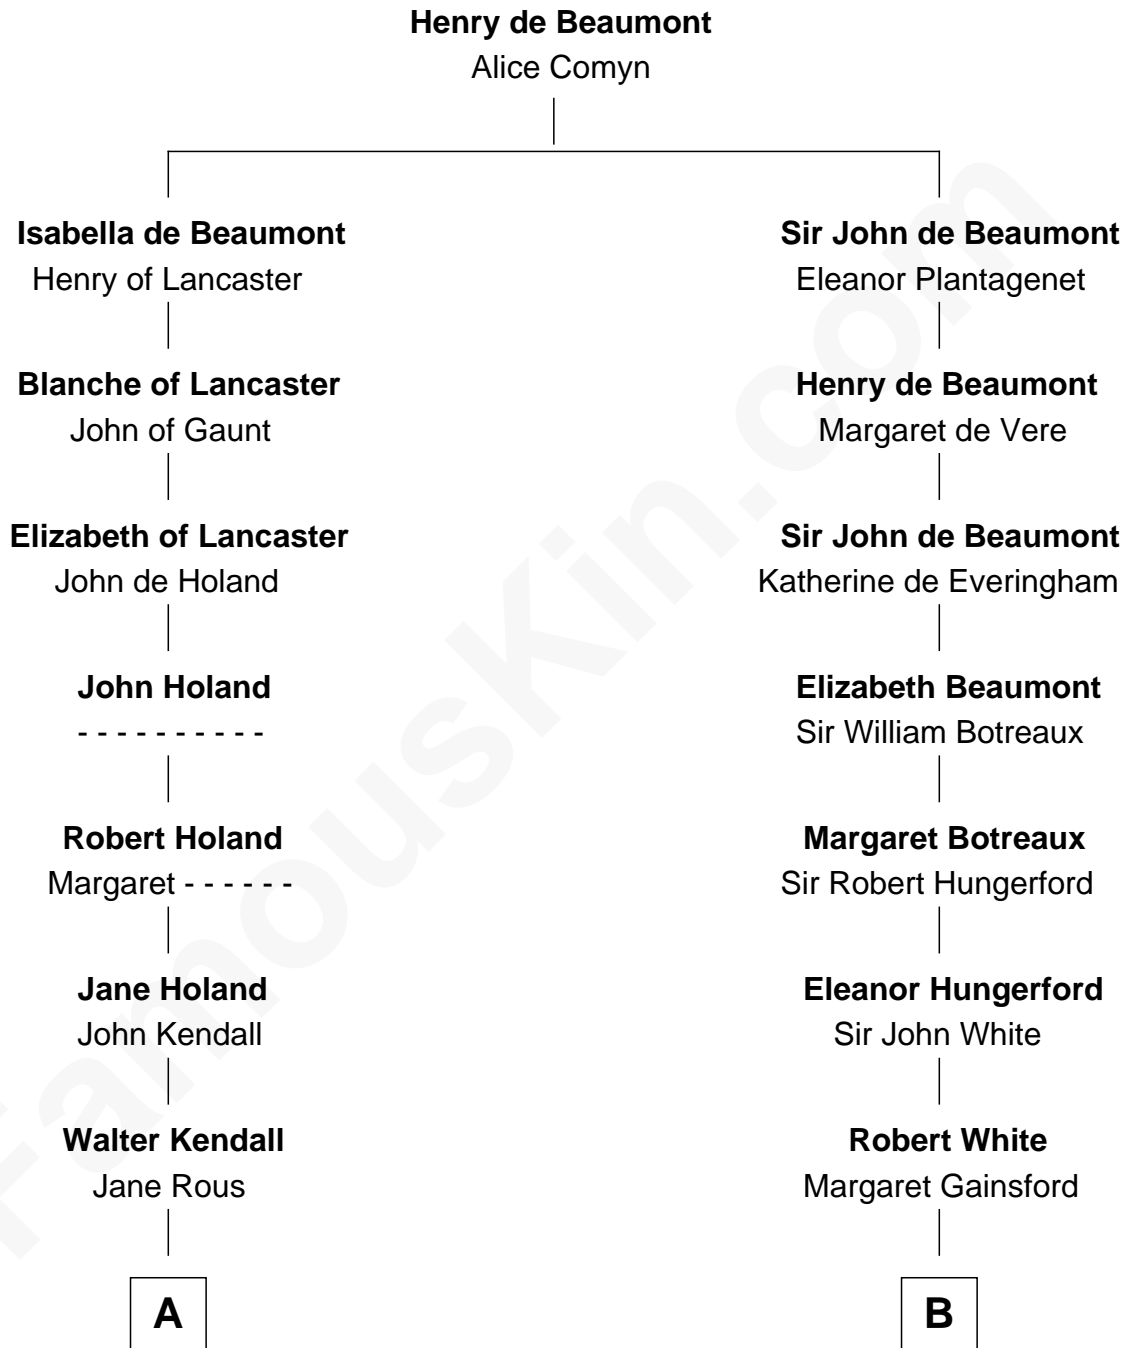

FamousKin.com

Relationship Chart of

Buckminster Fuller

Author, Architect, and Inventor

18th cousin 1 time removed of

Sir Charles Tupper

6th Prime Minister of Canada

FamousKin.com