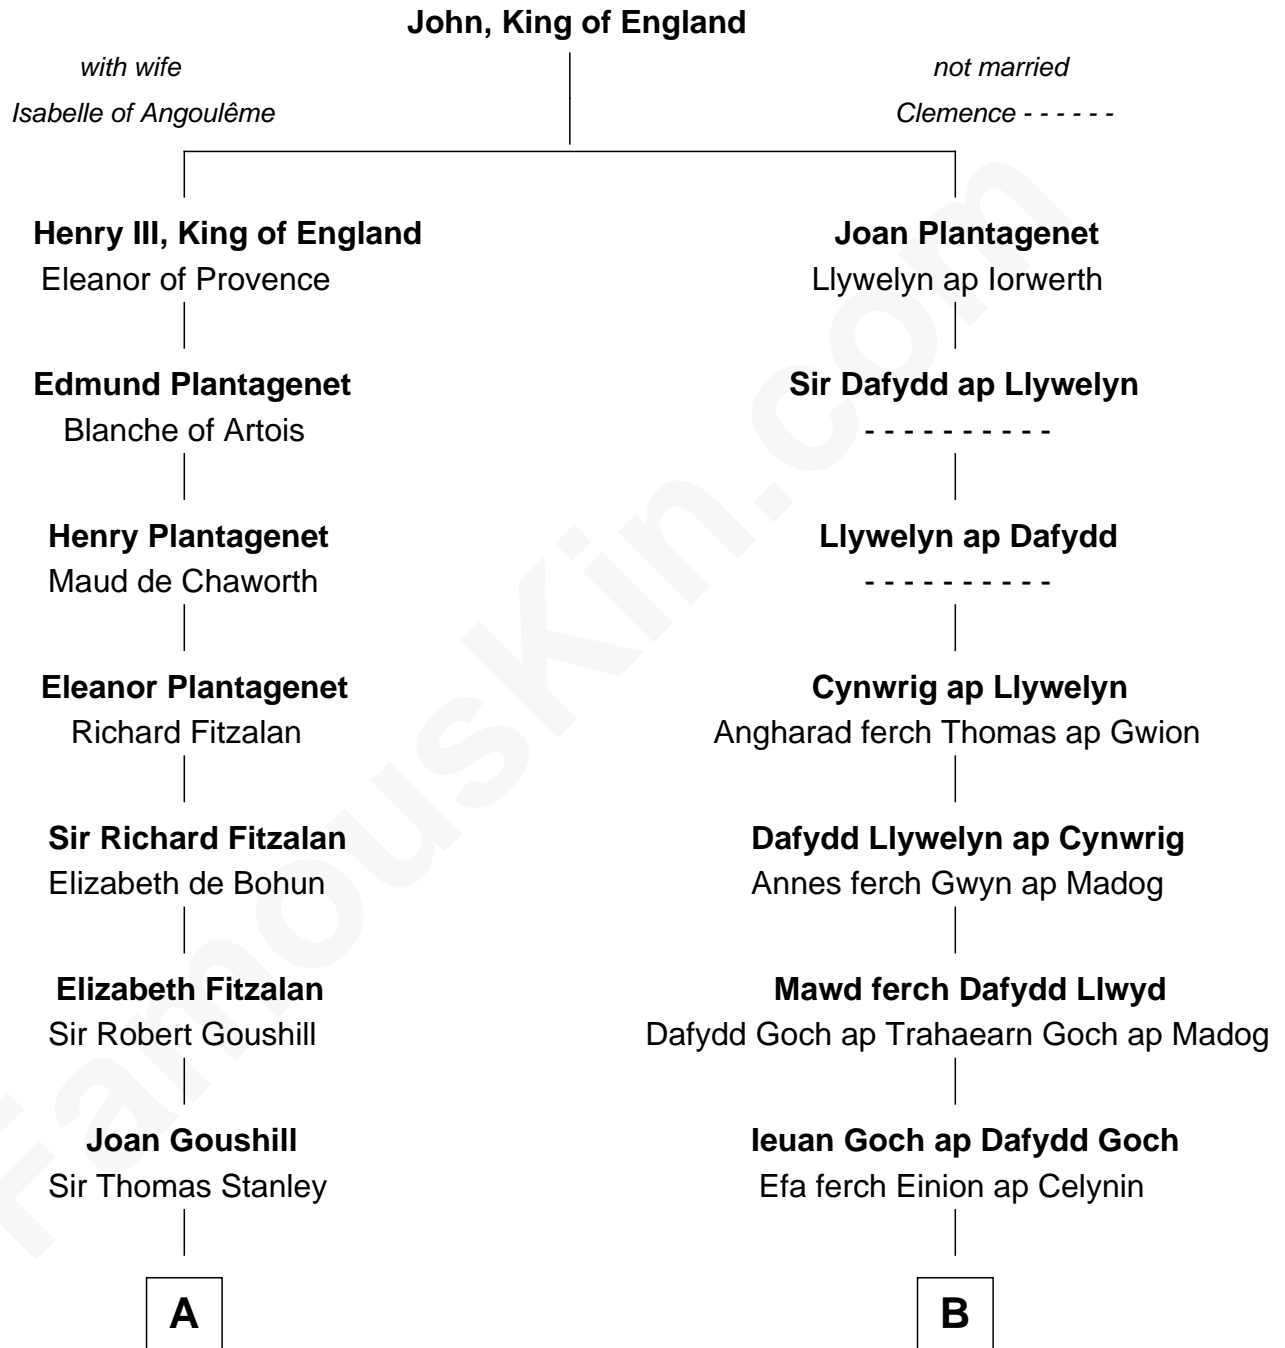

FamousKin.com

Relationship Chart of

Buckminster Fuller

Author, Architect, and Inventor

17th cousin 4 times removed of

Elihu Yale

Benefactor and Namesake of Yale College

A

Sir John Stanley
Elizabeth Weever

Margery Stanley
Sir William Torbock

Thomas Torbock
Elizabeth Moore

William Torbock
Catherine Gerard

Margaret Torbock
Oliver Mainwaring

Oliver Mainwaring
Prudence Ashe

Oliver Mainwaring
Hannah Raymond

Love Mainwaring
John Richards

George Richards
Hester Hough

Mary Richards
Alexander Wolcott

C

B

Maredudd ap Ieuan Goch
Morfudd ferch Gruffudd ap Llywelyn Fychan

Lleucu ferch Maredudd
Gruffudd ap Cynwrig ap Bleddyn Llwyd