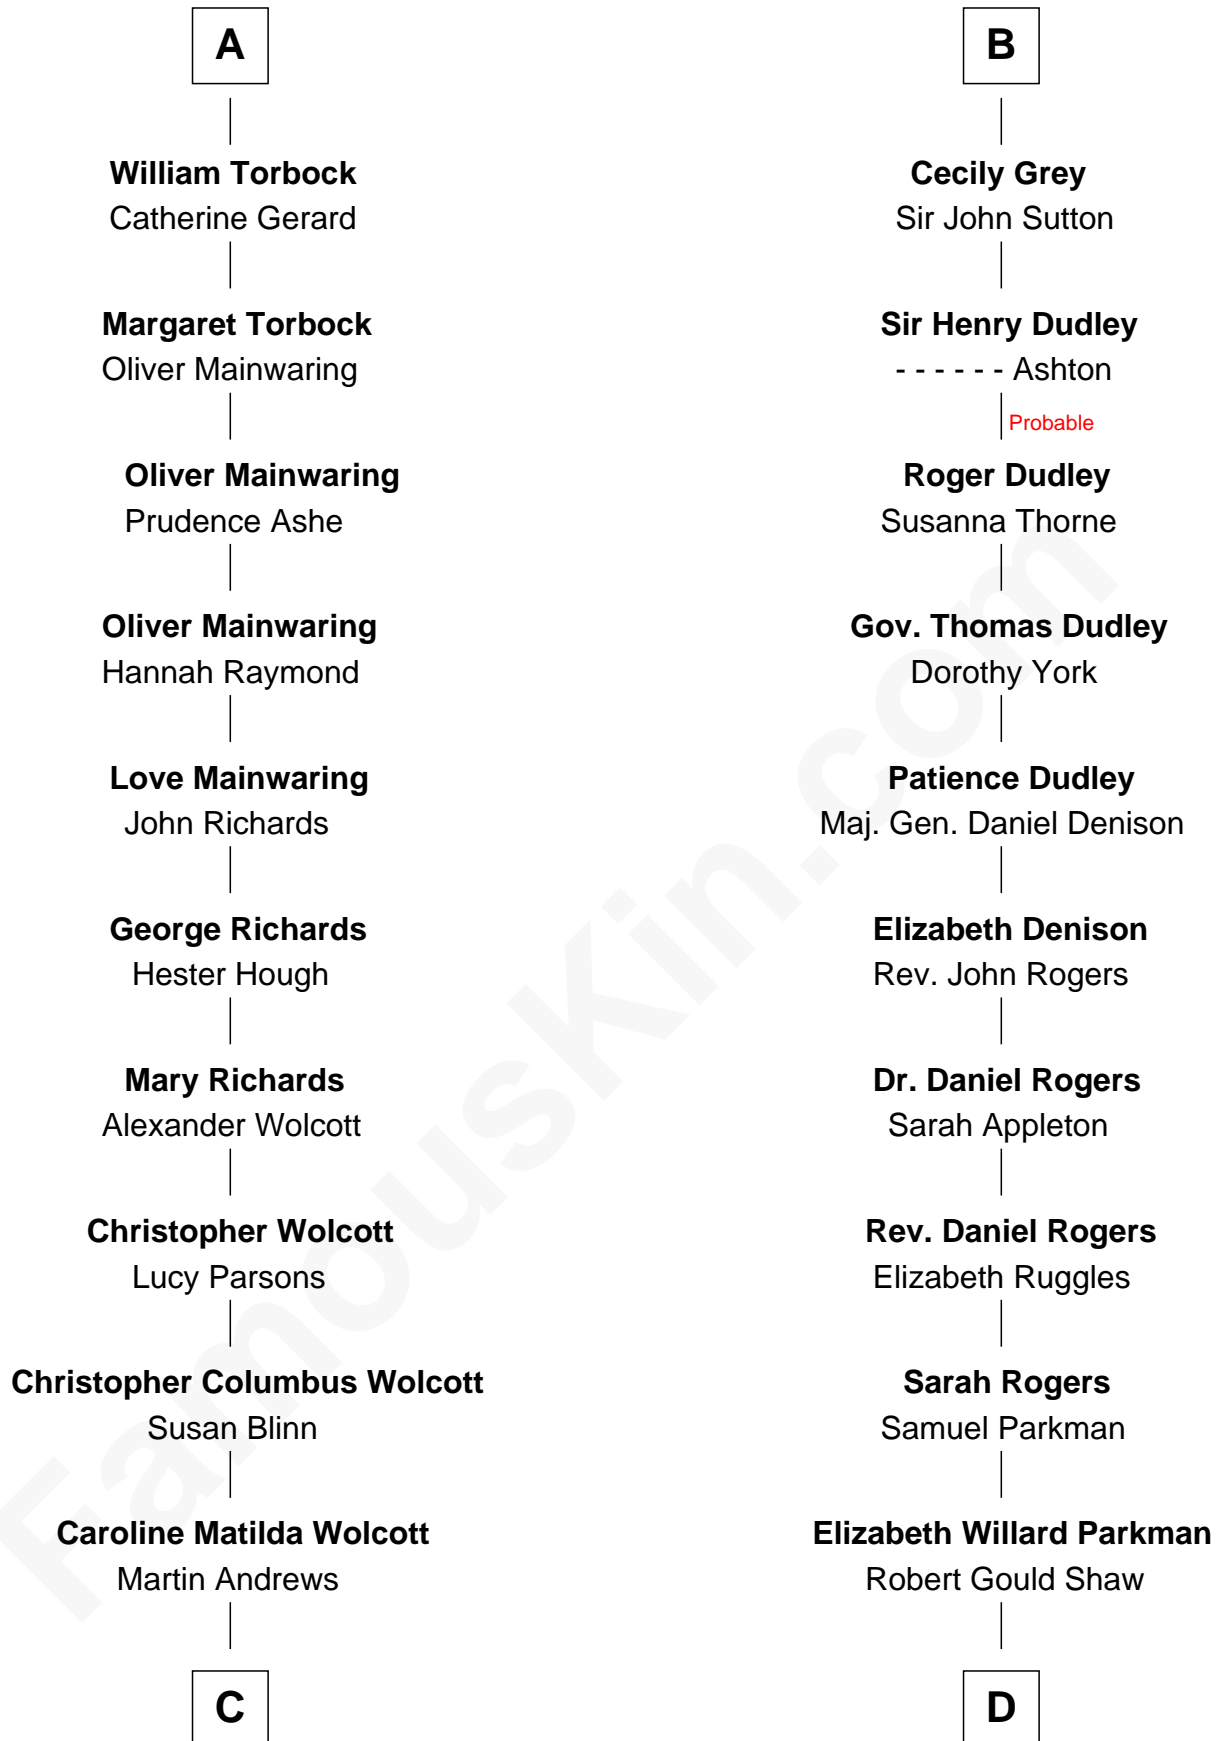

### Colonel Robert Gould Shaw

*U.S. Civil War leader of film "Glory" fame*

**Bartholomew de Badlesmere**

Margaret de Clare

**Elizabeth de Badlesmere**

Sir William de Bohun

**Elizabeth de Bohun**

Sir Richard Fitzalan

**Thomas Torbock**

Elizabeth Moore

**A**

**Margery de Badlesmere**

Sir William de Ros

**Thomas de Ros**

Beatrice de Stafford

**Margaret de Ros**

Sir Reynold Grey

**Margaret Grey**

Sir William Bonville

**William Bonville**

Elizabeth Harington

**William Bonville**

Katherine Neville

**Cecily Bonville**

Thomas Grey

**B**

**C**

**Caroline Wolcott Andrews**

Richard Buckminster Fuller

**Buckminster Fuller**

*Author, Architect, and Inventor*

**D**